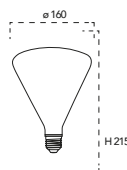

Lampadina a Led **8W, 240V**

Misure
dimensioni in mm

Attacco