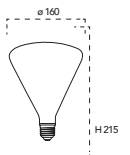

Lampadina a Led **8W, 240V**

Attacco