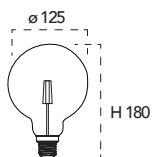

Lampadina a Led **8W, 240V**

Misure
dimensioni in mm

Attacco