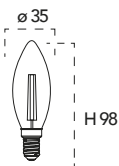

Lampadina a Led 4W, 240V KIT 3

Misure
dimensioni in mm

Attacco