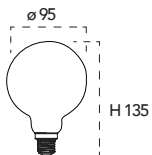

Lampadina a Led **8W, 240V**

Misure
dimensioni in mm

Attacco