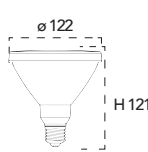

Lampadina a Led **18W, 240V**

Misure
dimensioni in mm

Attacco