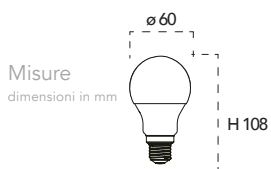

Attacco

Codice	EAN	Watt	CRI	Lumen	Angolo	Kelvin	Lifetime	On/off	Volt	inner	master
I-LUMYA-E27-MOSQ	8031414891641	6W	80	600	220°	2200K	15000h	7500	240V	10	50

Lampadina a Led 4w, 240V

Misure
dimensioni in mm