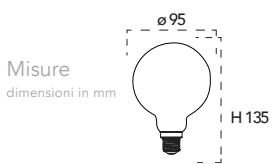

Lampadina a Led **8W, 240V**

Attacco

NDLS

Codice	EAN	Watt	CRI	Lumen	Angolo	Kelvin	Lifetime	On/off	Volt	inner	master
I-LUXA-S-E27-G95	8031414875429	8W	80	150	300°	1800K	15000h	7.500	240V	1	6