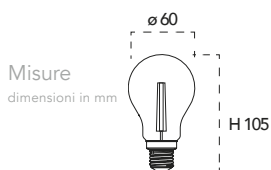

Lampadina a Led **8W, 240V**

Attacco

Codice	EAN	Watt	CRI	Lumen	An-golo	Kelvin	Lifetime	On/off	Volt	inner	master
LUXA-E27-PLANT	8031414916481	8W	80	660 NM	300°	1300K	15000h	7500	240V	10	100