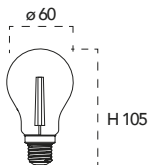

Lampadina a Led 8W, 240V

Misure
dimensioni in mm

Attacco