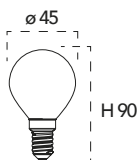

Lampadina a Led **8W, 240V**

Misure
dimensioni in mm

Attacco