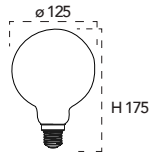

Lampadina a Led **8W, 240V**

Misure
dimensioni in mm

Attacco