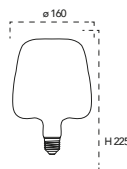

Lampadina a Led **8W, 240V**

Misure
dimensioni in mm

Attacco