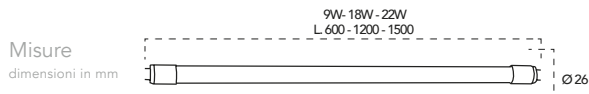

Lampadina a Led **G13-T8 9W - 18W - 22W 230V**

Attacco

NDLS

Energy Label	Codice	EAN	Watt	CRI	Lumen	Angolo	Kelvin	Lifetime	On/off	Volt	inner	master
	I-LUMYA-T8-BR-9W	8031414916672	9W	80	1077	300°	2630K	15000h	7500	240V	1	20
	I-LUMYA-T8-BR-18W	8031414916658	17W	80	2112	300°	2638K	15000h	7500	240V	1	20
	I-LUMYA-T8-BR-25W	8031414916665	23W	80	2639	300°	2639K	15000h	7500	240V	1	20

Lampadina a Led **G13-T8 9W - 18W - 22W 230V**

Energy Label	Codice	EAN	Watt	CRI	Lumen	Angolo	Kelvin	Lifetime	On/off	Volt	inner	master
	I-LUMYA-T8-MT-9W	8031414916702	9W	80	790	300°	2636K	15000h	7500	240V	1	20
	I-LUMYA-T8-MT-18W	8031414916689	18W	80	1725	300°	2632K	15000h	7500	240V	1	20
	I-LUMYA-T8-MT-25W	8031414916696	22W	80	2176	300°	2661K	15000h	7500	240V	1	20

Lampadina a Led **G13-T8 9W - 18W - 22W 230V**

Energy Label	Codice	EAN	Watt	CRI	Lumen	Angolo	Kelvin	Lifetime	On/off	Volt	inner	master
	I-LUMYA-T8-SF-9W	8031414916733	9W	80	976	300°	7594K	15000h	7500	240V	1	20
	I-LUMYA-T8-SF-18W	8031414916719	18W	80	1911	300°	7521K	15000h	7500	240V	1	20
	I-LUMYA-T8-SF-25W	8031414916726	23W	80	2293	300°	7505K	15000h	7500	240V	1	20

Lampadina a Led **G13-T8 9W - 18W - 22W 230V**

Energy Label	Codice	EAN	Watt	CRI	Lumen	Angolo	Kelvin	Lifetime	On/off	Volt	inner	master
	I-LUMYA-T8-VF-9W	8031414916764	9W	80	976	300°	3523K	15000h	7500	240V	1	20
	I-LUMYA-T8-VF-18W	8031414916740	18W	80	1988	300°	3540K	15000h	7500	240V	1	20
	I-LUMYA-T8-VF-25W	8031414916757	23W	80	2301	300°	3523K	15000h	7500	240V	1	20