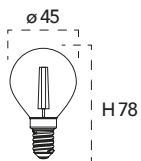

Lampadina a Led 4W, 240V KIT 3

Misure
dimensioni in mm

Attacco