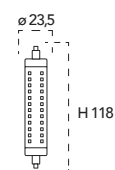

Misure
dimensioni in mm

Attacco