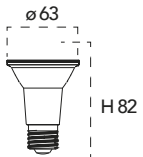

Lampadina a Led **7W, 240V**

Misure
dimensioni in mm