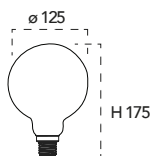

Lampadina a Led **8W, 240V**

Attacco