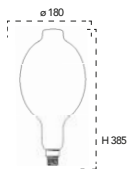

Lampadina a Led **8W, 240V**

Misure
dimensioni in mm

Attacco