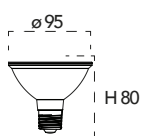

Lampadina a Led **10W, 240V**

Misure
dimensioni in mm