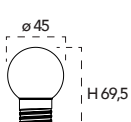

Lampadina a Led 1W, 240V

Misure
dimensioni in mm

Attacco