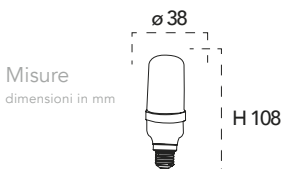

Lampadina a Led **9W, 240V**

Attacco

NDLS

Energy Label	Codice	EAN	Watt	CRI	Lumen	Angolo	Kelvin	Lifetime	On/off	Volt	inner	master
	I-LUMYA-E14T38-9W	8031414873173	9W	80	850	200°	6500K	25000h	12500	240V	10	50