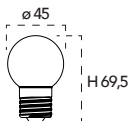

Lampadina a Led 1W, 240V

Misure
dimensioni in mm

Attacco