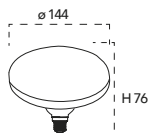

Lampadina a Led **12W, 240V**

Attacco