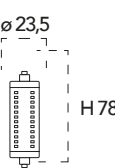

Misure
dimensioni in mm

Attacco