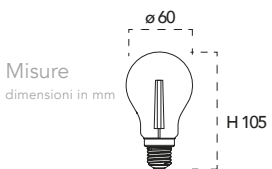

Lampadina a Led 8W,

Attacco

NDLS

Energy Label	Codice	EAN	Watt	CRI	Lumen	Angolo	Kelvin	Lifetime	On/off	Volt	inner	master
	LUXA-E27-8M-DIM	8031414866267	8W	80	950	300°	4000K	15000h	7500	240V	10	100