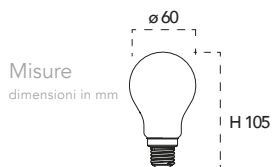

Lampadina a Led **8W, 240V**

Attacco

NDLS

Codice	EAN	Watt	CRI	Lumen	Angolo	Kelvin	Lifetime	On/off	Volt	inner	master
I-LUXA-S-E27-A60	8031414873425	8W	80	150	300°	1800K	15000h	7.500	240V	1	6