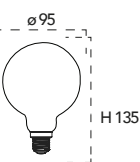

Misure
dimensioni in mm

Attacco