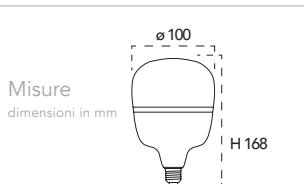

Lampadina a Led **27W, 240V**

Attacco

NDLS

Energy Label	Codice	EAN	Watt	CRI	Lumen	Angolo	Kelvin	Lifetime	On/off	Volt	inner	master
	KLASSIC-E27LB-27C	8031414888351	27W	80	3300	140°	3000K	25000h	12500	240V	1	30
	KLASSIC-E27LB-27F	8031414888368	27W	80	3700	140°	6500K	25000h	12500	240V	1	30
	KLASSIC-E27LB-27M	8031414888375	27W	80	3701	140°	4000K	25000h	12500	240V	1	30