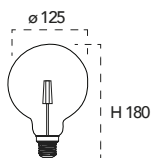

Lampadina a Led **8W, 240V**

Misure
dimensioni in mm

Attacco