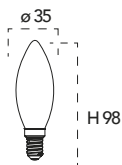

Misure
dimensioni in mm

Attacco