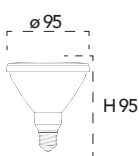

Lampadina a Led **12W, 240V**

Misure
dimensioni in mm

Attacco