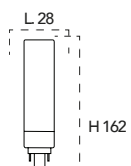

Lampadina a Led **9W, 240V**

Misure
dimensioni in mm

Attacco

NDLS

Energy Label	Codice	EAN	Watt	CRI	Lumen	Angolo	Kelvin	Lifetime	On/off	Volt	inner	master
	I-LUMYA-G24-10W	8031440351621	9W	80	850	100°	6500K	25000h	12500	240V	10	50

Lampadina a Led **8W, 240V**

Misure
dimensioni in mm

Attacco

NDLS

Energy Label	Codice	EAN	Watt	CRI	Lumen	Angolo	Kelvin	Lifetime	On/off	Volt	inner	master
	KLASSIC-G24-T7-9C	8031414917846	8W	80	840	360°	3000K	25000h	12500	240V	10	100
	KLASSIC-G24-T7-9M	8031414917853	8W	80	840	360°	4000K	25000h	12500	240V	10	100

Lampadina a Led **7W, 240V**

Misure
dimensioni in mm

Attacco

NDLS

Energy Label	Codice	EAN	Watt	CRI	Lumen	Angolo	Kelvin	Lifetime	On/off	Volt	inner	master
	I-LUMYA-GX53-7C	8031414891962	7W	80	650	100°	3000K	25000h	12500	240V	10	100
	I-LUMYA-GX53-7M	8031440366502	7W	80	650	100°	4000K	25000h	12500	240V	10	100