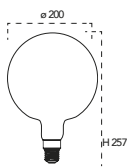

Lampadina a Led **8W, 240V**

Attacco