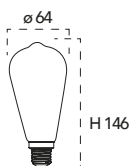

Misure
dimensioni in mm

Attacco