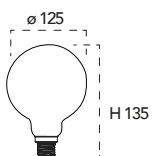

Lampadina a Led **16W, 240V**

Misure
dimensioni in mm

Attacco