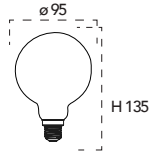

Lampadina a Led **8W, 240V**

Misure
dimensioni in mm

Attacco