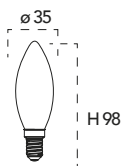

Attacco

Codice	EAN	Watt	CRI	Lumen	Angolo	Kelvin	Lifetime	On/off	Volt	inner	master
I-LUMYA-E27-MOSQ	8031414891641	6W	80	600	220°	2200K	15000h	7500	240V	10	50

Lampadina a Led 4w, 240V

Misure
dimensioni in mm