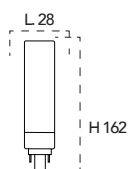

Lampadina a Led **9W, 240V**

Misure
dimensioni in mm

Attacco

NDLS

Energy Label	Codice	EAN	Watt	CRI	Lumen	Angolo	Kelvin	Lifetime	On/off	Volt	inner	master
	I-LUMYA-G24-10W	8031440351621	9W	80	850	100°	6500K	25000h	12500	240V	10	50

Lampadina a Led **8W, 240V**

Misure
dimensioni in mm

Attacco

NDLS

Energy Label	Codice	EAN	Watt	CRI	Lumen	Angolo	Kelvin	Lifetime	On/off	Volt	inner	master
	KLASSIC-G24-T7-9C	8031414917846	8W	80	840	360°	3000K	25000h	12500	240V	10	100
	KLASSIC-G24-T7-9M	8031414917853	8W	80	840	360°	4000K	25000h	12500	240V	10	100

Lampadina a Led **7W, 240V**

Misure
dimensioni in mm

Attacco

NDLS

Energy Label	Codice	EAN	Watt	CRI	Lumen	Angolo	Kelvin	Lifetime	On/off	Volt	inner	master
	I-LUMYA-GX53-7C	8031414891962	7W	80	650	100°	3000K	25000h	12500	240V	10	100
	I-LUMYA-GX53-7M	8031440366502	7W	80	650	100°	4000K	25000h	12500	240V	10	100