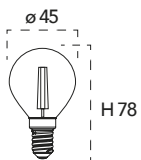

Lampadina a Led 4W, 240V

Misure
dimensioni in mm

Attacco