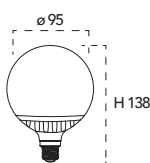

Lampadina a Led **14W, 240V**

Misure
dimensioni in mm

Attacco