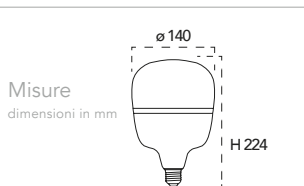

Lampadina a Led **45W, 240V**

Attacco

NDLS

Energy Label	Codice	EAN	Watt	CRI	Lumen	Angolo	Kelvin	Lifetime	On/off	Volt	inner	master
	KLASSIC-E27LB-45M	8031414888382	45W	80	5800	180°	4000K	25000h	12500	240V	1	12