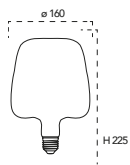

Lampadina a Led **8W, 240V**

Attacco