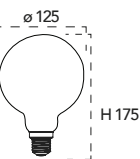

Misure
dimensioni in mm

Attacco