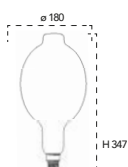

Lampadina a Led **8W, 240V**

Attacco