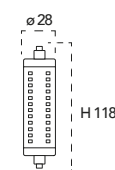

Misure
dimensioni in mm

Attacco