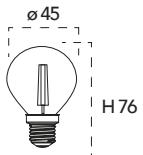

Lampadina a Led 4W, 240V

Misure
dimensioni in mm

Attacco