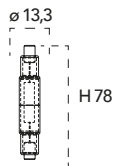

Misure
dimensioni in mm

Attacco