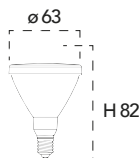

Lampadina a Led **8W, 240V**

Misure
dimensioni in mm

Attacco