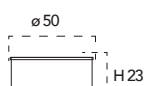

Connection by soldering
Cavo incluso 12cm
12cm cable included