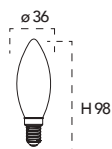

Misure
dimensioni in mm