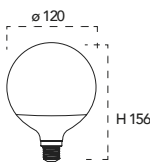

Lampadina a Led **20W, 240V**

Misure
dimensioni in mm

Attacco