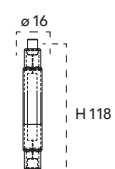

Misure
dimensioni in mm

Attacco