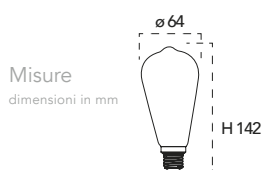

Lampadina a Led **8W, 240V**

Attacco

NDLS

Codice	EAN	Watt	CRI	Lumen	Angolo	Kelvin	Lifetime	On/off	Volt	inner	master
I-LUXA-S-E27-ST64	8031414875436	8W	80	150	300°	1800K	15000h	7.500	240V	1	6