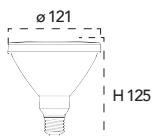

Lampadina a Led **15W, 240V**

Misure
dimensioni in mm