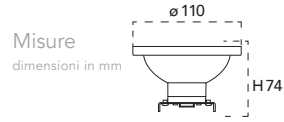

Lampadina a Led **13W, AC/DC 12V**