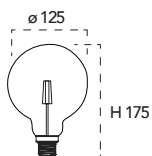

Lampadina a Led **16W, 240V**

Misure
dimensioni in mm

Attacco