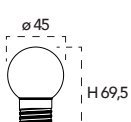

Lampadina a Led 1W, 240V

Misure
dimensioni in mm

Attacco