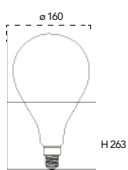

Lampadina a Led **8W, 240V**

Attacco