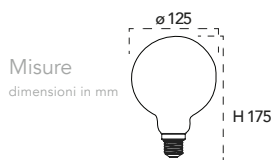

Lampadina a Led **8W, 240V**

Attacco

NDLS

Codice	EAN	Watt	CRI	Lumen	Angolo	Kelvin	Lifetime	On/off	Volt	inner	master
I-LUXA-S-E27-G125	8031414875412	8W	80	150	300°	1800K	15000h	7.500	240V	1	6