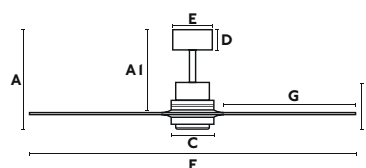

A	A1
340/13.39"	300/11.81"
B	C
110/4.33"	
D	E
65/2.6"	150/5.91"
F	G
ø1070/42.1"	460/18.11"
Downrod L	Downrod ø
153/6.02"	21/0.83"

*Order your Smart Fan with the reference of the fan finished in WP and add the reference 34150-34 of the gear. The price of the gear is with PRO35 discount.