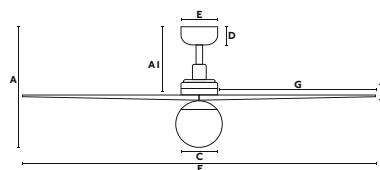

A	A1
330/12.99"	212/8.35"
B	C
231/9.09"	100/3.94"
D	E
60/2.4"	130/5.12"
F	G
Ø1500/59.1"	745/29.33"
Downrod L	Downrod Ø
100/3.94"	26/1.02"

*Order your Smart Fan with the reference of the fan finished in WP and add the reference 34150-41 of the gear. The price of the gear is with PRO35 discount.