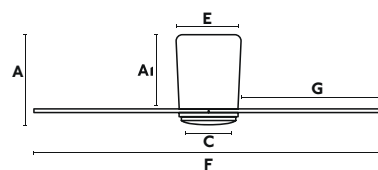

A	A1
190/7.48"	
B	C
155/6.1"	140/5.51"
D	E
	170/6.69"
F	G
Ø1320/52"	630/24.8"
Downrod L	Downrod Ø