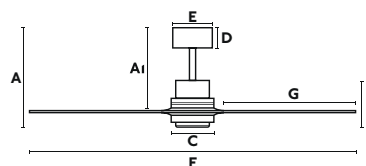

A	A1
390/15.35"	290/11.42"
B	C
140/5.51"	
D	E
70/2.8"	150/5.91"
F	G
Ø1320/52"	660/25.98"
Downrod L	Downrod Ø
153/6.02"	21/0.83"

*Order your Smart Fan with the reference of the fan finished in WP and add the reference 34150-35 of the gear. The price of the gear is with PRO35 discount.