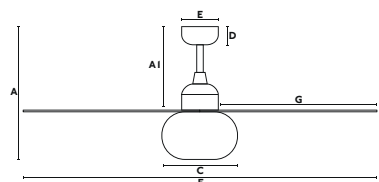

34301-11L 504,60€
34301WP-11L 484,60€ *Smart Fan
Body Dark Brown
Blades Dark Brown

Textured blade

IP44 outdoor anti-corrosive

Programmable 1-4-8h
Memory function pag 38

Smart option

Material	Body Steel	Light Source	1 E27 max.
	Blades ABS	Bulb incl.	No
Airflow	166 m3 min	Recom. Bulb	17463
V/Hz	220V-240V/50-60Hz	Material Diff	Glass
Accessories ☉	33974 DC Wall Control		
Incl. downrod	100 mm		
Opt. downrod	Page 282		