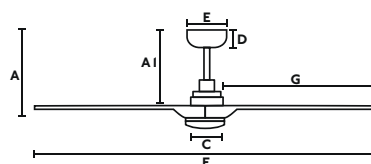

A	A1
270/10.63"	200/7.87"
B	C
80/3.15"	100/3.94"
D	E
60/2.4"	130/5.12"
F	G
ø900/35.4"	430/16.93"
Downrod L	Downrod ø
101/3.98"	26/1.02"

*Order your Smart Fan with the reference of the fan finished in WP and add the reference 34151-08 of the gear. The price of the gear is with PRO35 discount.