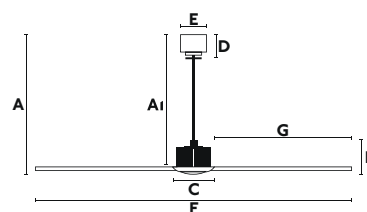

33427 565,90€
33427WP 545,90€ *Smart Fan
Body Copper
Blades Matt Black

Smart option

2 downrods included
100 / 200mm

Material	Body Steel Blades PC
W	2.8-3.2-4-5-6.7-9
RPM	51-86-122-158-195-235
Airflow	121.69 m3 min
V/Hz	220V-240V/50-60Hz
Incl. downrod	100-200 mm
Opt. downrod	Page 282