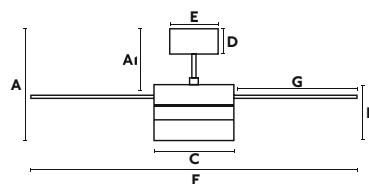

Panay M

ø122
CM

13-17 M2
140-190 SQ.FT

33608 211,20€
Body Matt Nickel
Blades Grey

Material	Body Steel	Light Source	2 E14 max. 8W
	Blades MDF	Bulb incl.	No
W	14-30-58	Recom. Bulb	17461
RPM	95-150-200	Material Diff	Glass
Airflow	116.2 m3 min		
V/Hz	220V-240V/50Hz		
Opt. downrod	Page 282		