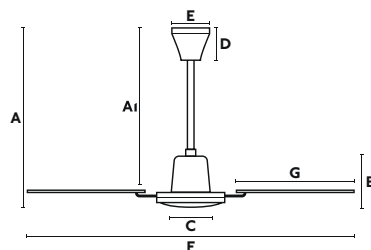

A	A1
600/23.62"	500/19.69"
B	C
160/6.3"	200/7.87"
D	E
60/2.4"	130/5.12"
F	G
ø1400/55.1"	590/23.23"
Downrod L	Downrod ø
510/20.08"	21/0.83"