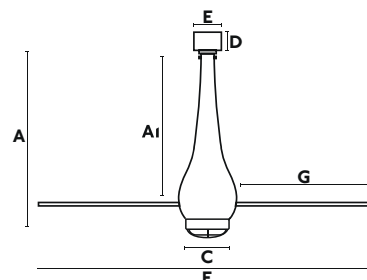

A	A1
674/26.54"	760/29.92"
B	C
630/24.8"	160/6.3"
D	E
60/2.4"	130/5.12"
F	G
ø1280/50.4"	555/21.85"
Downrod L	Downrod ø
460/18.11"	26/1.02"

*Order your Smart Fan with the reference of the fan finished in WP and add the reference 34150 of the gear. The price of the gear is with PRO35 discount.