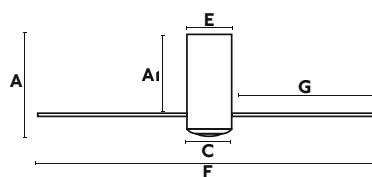

Smart option

Material Body Steel+Glass
Blades PC
W 4-6-9-13-22-32
RPM 51-77-103-129-155-185
Airflow 145.66 m3 min
V/Hz 220V-240V/50-60Hz

A	A1
290/11.42"	250/9.84"
B	C
250/9.84"	160/6.3"
D	E
	130/5.12"
F	G
ø1280/50.4"	430/16.93"
Downrod L	Downrod ø
200/7.87"	26/1.02"