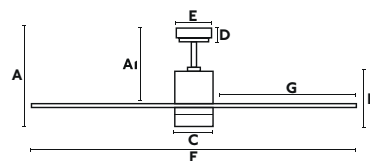

A	A1
390/15.35"	325/12.8"
B	C
140/5.51"	150/5.91"
D	E
60/2.4"	130/5.12"
F	G
ø1320/52"	570/22.44"
Downrod L	Downrod ø
152/5.98"	21/0.83"

Pemba L

ø 132
CM

> 17,6-28 M²
190-300 SQ.FT

DC
MOTOR

SUMMER
WINTER

33471N 556,00€
Body Shiny White
Blades Shiny White