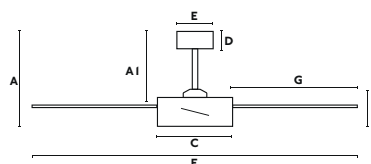

A	A1
291/11.46"	220/8.66"
B	C
136/5.35"	
D	E
60/2.4"	150/5.91"
F	G
ø1320/52"	542/21.34"
Downrod L	Downrod ø
152/5.98"	26/1.02"

Milos L

Ø 132
CM

> 17,6-28 M2
190-300 SQ.FT

DC
MOTOR

OPTION
SMART
100-240V
50-60Hz