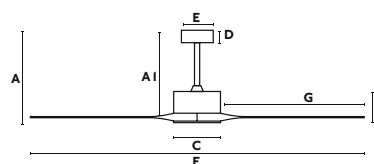

A	A1
480/18.9"	430/16.93"
B	C
170/6.69"	210/8.27"
D	E
65/2.6"	150/5.91"
F	G
ø2400/94.5"	1000/39.37"
Downrod L	Downrod ø
125-250/4.92"	26/1.02"

*Order your Smart Fan with the reference of the fan finished in WP and add the reference 34150-12 of the gear. The price of the gear is with PRO35 discount.