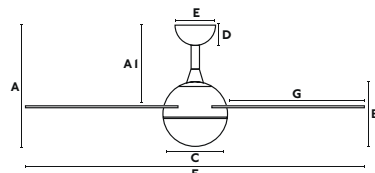

A	A1
420/16.54"	270/10.63"
B	C
260/10.24"	230/9.06"
D	E
70/2.8"	150/5.91"
F	G
ø1300/51.2"	540/21.26"
Downrod L	Downrod ø
150/5.91"	21/0.83"

*Order your Smart Fan with the reference of the fan finished in WP and add the reference 34151-30 of the gear. The price of the gear is with PRO35 discount.