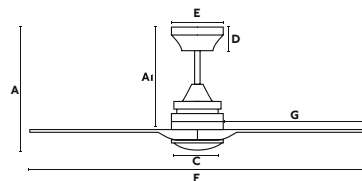

A	A1
302/11.89"	
B	C
	180/7.09"
D	E
60/2.4"	150/5.91"
F	G
ø1520/59.8"	685/26.97"
Downrod L	Downrod ø
153/6.02"	26/1.02"

*Order your Smart Fan with the reference of the fan finished in WP and add the reference 34151-11 of the gear. The price of the gear is with PRO35 discount.