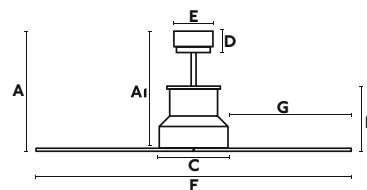

A	A1
390/15.35"	355/13.98"
B	C
210/8.27"	190/7.48"
D	E
55/2.2"	130/5.12"
F	G
Ø1270/50"	530/20.87"
Downrod L	Downrod Ø
153/6.02"	21/0.83"

*Order your Smart Fan with the reference of the fan finished in WP and add the reference 34150-08 of the gear. The price of the gear is with PRO35 discount.