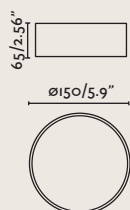

OPTIONAL LIGHT KIT

Taki

3L004 ● black 74,50€
3L004 ● white 74,50€

Power	18W
Dimmable K	2700 - 4350 - 6000K
CRI	>80
Driver incl.	Yes
Material Diff	PC

Color temperature adjustable