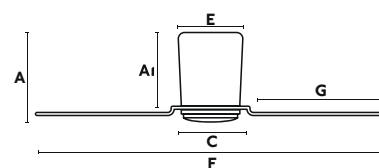

A	A1
215/8.46"	
B	C
250/9.84"	180/7.09"
D	E
	170/6.69"
F	G
ø1320/52"	570/22.44"
Downrod L	Downrod ø