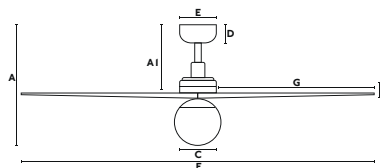

A	A1
330/12.99"	212/8.35"
B	C
231/9.09"	100/3.94"
D	E
60/2.4"	130/5.12"
F	G
Ø1250/49.2"	620/24.41"
Downrod L	Downrod Ø
100/3.94"	26/1.02"

*Order your Smart Fan with the reference of the fan finished in WP and add the reference 34150-41 of the gear. The price of the gear is with PRO35 discount.