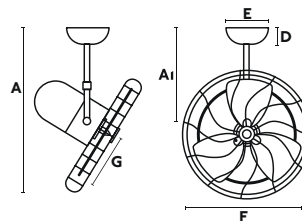

A	A1
505/19.88"	440/17.32"
B	C
D	E
55/2.2"	150/5.91"
F	G
ø430/16.9"	150/5.91"