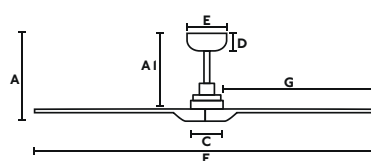

A	A1
270/10.63"	200/7.87"
B	C
80/3.15"	100/3.94"
D	E
60/2.4"	130/5.12"
F	G
Ø1320/52"	430/16.93"
Downrod L	Downrod Ø
101/3.98"	26/1.02"

*Order your Smart Fan with the reference of the fan finished in WP and add the reference 34151-09 of the gear. The price of the gear is with PRO35 discount.