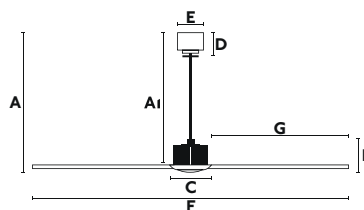

A	A1
640/25.2"	630/24.8"
B	C
180/7.09"	130/5.12"
D	E
55/2.2"	130/5.12"
F	G
ø1780/70.1"	890/35.04"
Downrod L	Downrod ø
100-200-460/3.94"	26/1.02"

*Order your Smart Fan with the reference of the fan finished in WP and add the reference 34150-01 of the gear. The price of the gear is with PRO35 discount.