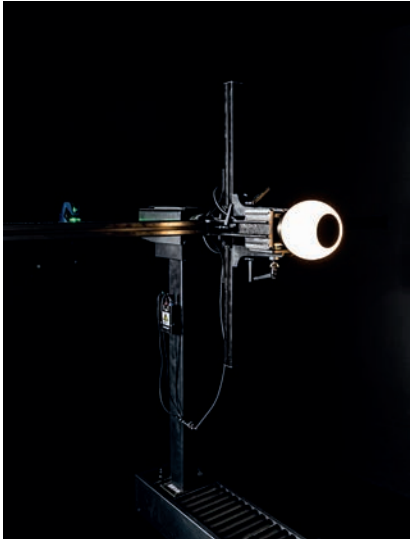

Ceiling Fan Lab

Life Test
Customizations
Airflow measurements
Noise measurements

Goniophotometer Room

Q-LAB
QUALITY & INNOVATION

Climatic Chamber

Goniophotometer Room

Integrating Sphere

SERVICES