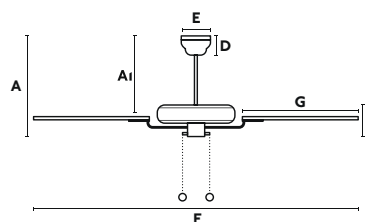

DIRECT
CEILING
MOUNTING

CONTROLLED
BY CHAINS

33713 141,00€
Body Brown
Blades Mahogany + Dark Walnut

Reversible blades

- Material** Body Steel
Blades Plywood
- W** 14-23-51
- RPM** 115-150-205
- Airflow** 94.57 m3 min
- V/Hz** 220V-240V/50Hz
- Accessories**
 - 33928 Wall Control 3 speeds
 - 33929 Remote Control/dimer-on-off
 - 33937 Remote Control/Programmer
- Opt. downrod** Page 282