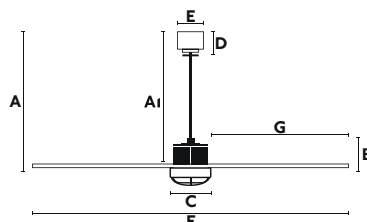

A	A1
674/26.54"	630/24.8"
B	C
180/7.09"	160/6.3"
D	E
60/2.4"	130/5.12"
F	G
Ø1280/50.4"	555/21.85"
Downrod L	Downrod Ø
100-200-460/3.94"	26/1.02"

*Order your Smart Fan with the reference of the fan finished in WP and add the reference 34150 of the gear. The price of the gear is with PRO35 discount.