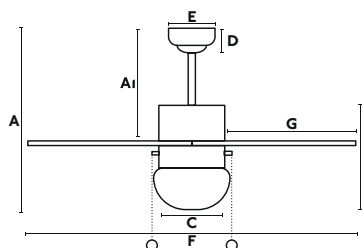

33179 83,00€
Body Matt White
Blades Multicolor

33186 79,50€
Body Grey
Blades Grey

33183 79,50€
Body Satin Nickel
Blades Maple

Material	Body Steel	Light Source	1 E14 max. 8W
	Blades MDF	Bulb incl.	No
W	24-28-37	Recom. Bulb	17461
RPM	127-192-241	Material Diff	Glass
Airflow	92.37 m3 min		
V/Hz	220V-240V/50Hz		
Accessories ☉	33928 Wall Control 3 speeds		
	33929 Remote Control/dimer-on-off		
	33937 Remote Control/Programmer		
Opt. downrod	Page 282		