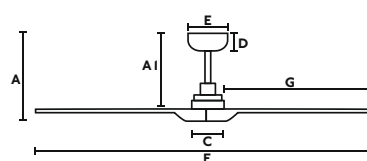

A	A1
243/9.57"	223/8.78"
B	C
82/3.23"	100/3.94"
D	E
59/2.3"	132/5.2"
F	G
ø900/35.4"	387/15.24"
Downrod L	Downrod ø
101/3.98"	26/1.02"

*Order your Smart Fan with the reference of the fan finished in WP and request the reference of the gear. The price of the gear is with PRO35 discount.