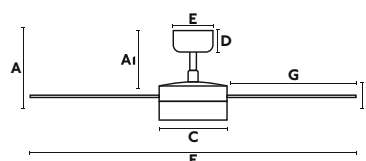

A	A1
276/10.87"	180/7.09"
B	C
80/3.15"	150/5.91"
D	E
60/2.4"	130/5.12"
F	G
ø1060/41.7"	500/19.69"
Downrod L	Downrod ø
100/3.94"	26/1.02"

*Order your Smart Fan with the reference of the fan finished in WP and add the reference 34151-02 of the gear. The price of the gear is with PRO35 discount.