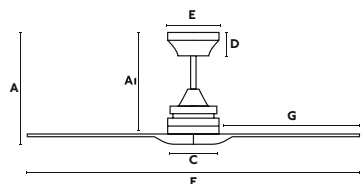

A	A1
302/11.89"	267/10.51"
B	C
	180/7.09"
D	E
60/2.4"	150/5.91"
F	G
ø1520/59.8"	685/26.97"
Downrod L	Downrod ø
153/6.02"	26/1.02"

*Order your Smart Fan with the reference of the fan finished in WP and add the reference 34150-26 of the gear. The price of the gear is with PRO35 discount.