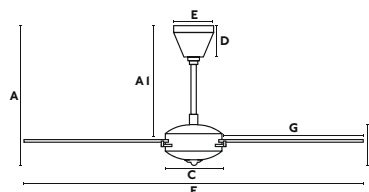

A	A1
520/20.47"	410/16.14"
B	C
200/7.87"	230/9.06"
D	E
145/5.7"	160/6.3"
F	G
ø1800/70.9"	780/30.71"
Downrod L	Downrod ø
203-305-510/7.99"	21/0.83"

Just Fan XL

Conillas

Ø 178
CM

> 28 M2
> 300 SQ.FT

DC
MOTOR