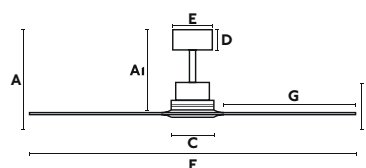

A	A1
330/12.99"	320/12.6"
B	C
165/6.5"	160/6.3"
D	E
70/2.8"	160/6.3"
F	G
ø1320/52"	660/25.98"
Downrod L	Downrod ø
153/6.02"	21/0.83"

*Order your Smart Fan with the reference of the fan finished in WP and add the reference 34150-35 of the gear. The price of the gear is with PRO35 discount.