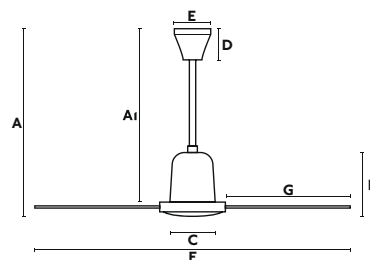

A	A1
320/12.6"	270/10.63"
B	C
160/6.3"	190/7.48"
D	E
60/2.4"	130/5.12"
F	G
ø1200/47.2"	485/19.09"
Downrod L	Downrod ø
152/5.98"	21/0.83"