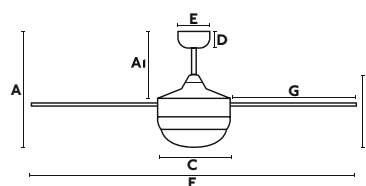

A	A1
415/16.34"	330/12.99"
B	C
280/11.02"	270/10.63"
D	E
50/2"	150/5.91"
F	G
Ø1320/52"	520/20.47"

Opt. downrod Page 282