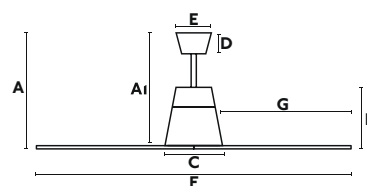

A	A1
390/15.35"	355/13.98"
B	C
210/8.27"	200/7.87"
D	E
55/2.2"	130/5.12"
F	G
ø1270/50"	530/20.87"
Downrod L	Downrod ø
153/6.02"	21/0.83"

*Order your Smart Fan with the reference of the fan finished in WP and add the reference 34150-18 of the gear. The price of the gear is with PRO35 discount.