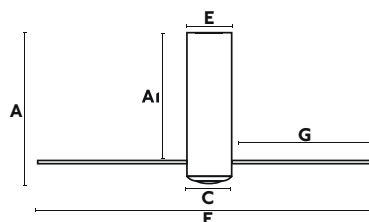

A	A1
450/17.72"	420/16.54"
B	C
420/16.54"	160/6.3"
D	E
	130/5.12"
F	G
ø1280/50.4"	430/16.93"
Downrod L	Downrod ø
460/18.11"	26/1.02"

*Order your Smart Fan with the reference of the fan finished in WP and add the reference 34150 of the gear. The price of the gear is with PRO35 discount.