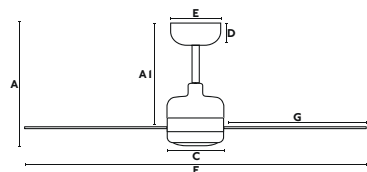

A	A1
330/12.99"	290/11.42"
B	C
110/4.33"	110/4.33"
D	E
55/2.2"	130/5.12"
F	G
Ø1320/52"	600/23.62"
Downrod L	Downrod Ø
152/5.98"	21/0.83"

*Order your Smart Fan with the reference of the fan finished in WP and add the reference 34150-13 of the gear. The price of the gear is with PRO35 discount.