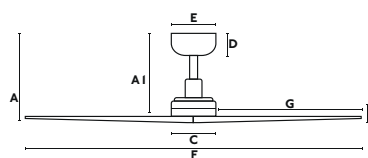

A	A1
240/9.45"	212/8.35"
B	C
48/1.89"	100/3.94"
D	E
60/2.4"	130/5.12"
F	G
ø925/36.4"	458/18.03"
Downrod L	Downrod ø
100/3.94"	26/1.02"

*Order your Smart Fan with the reference of the fan finished in WP and add the reference 34150-39 of the gear. The price of the gear is with PRO35 discount.