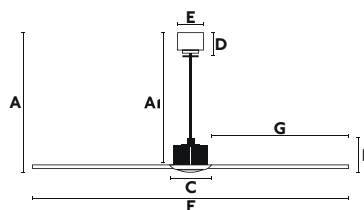

A	A1
640/25.2"	630/24.8"
B	C
180/7.09"	160/6.3"
D	E
60/2.4"	130/5.12"
F	G
Ø1280/50.4"	555/21.85"
Downrod L	Downrod Ø
100-200-460/3.94"	26/1.02"

*Order your Smart Fan with the reference of the fan finished in WP and add the reference 34150 of the gear. The price of the gear is with PRO35 discount.