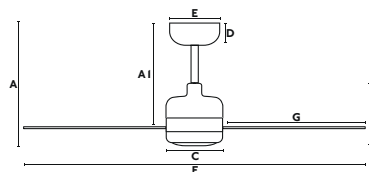

A	A1
330/12.99"	290/11.42"
B	C
160/6.3"	110/4.33"
D	E
55/2.2"	130/5.12"
F	G
Ø1320/52"	600/23.62"
Downrod L	Downrod Ø
152/5.98"	21/0.83"

*Order your Smart Fan with the reference of the fan finished in WP and add the reference 34150-13 of the gear. The price of the gear is with PRO35 discount.