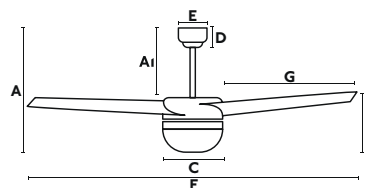

A	A1
460/18.11"	320/12.6"
B	C
100/3.94"	210/8.27"
D	E
75/3"	140/5.51"
F	G
ø1050/41.3"	420/16.54"
Downrod L	Downrod ø
235/9.25"	21/0.83"