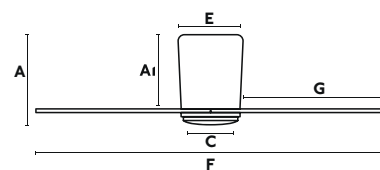

Nias L

Ø 132
CM

> 17,6-28 M2
190-300 SQ.FT

DC
MOTOR

SUMMER
WINTER

33472N-6 637,50€
Body Satin Nickel
Blades Dark Walnut

Material	Body Steel	Power	15W
	Blades Plywood	Lumen Output	800lm
W	2-7-9-14-21-32	Light Source	SMD LED 3000K
RPM	50-82-114-146-178-210	CRI	>=90
Airflow	195.39 m3 min	Driver incl.	Yes
V/Hz	220V-240V/50-60Hz	Material Diff	PC