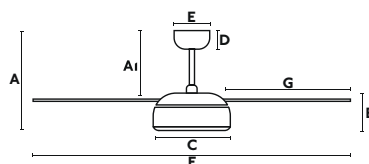

A	A1
330/12.99"	250/9.84"
B	C
123/4.84"	284/11.18"
D	E
55/2.2"	139/5.47"
F	G
ø1524/60"	645/25.39"
Downrod L	Downrod ø
152/5.98"	21/0.83"

*Order your Smart Fan with the reference of the fan finished in WP and add the reference 34150-20 of the gear. The price of the gear is with PRO35 discount.