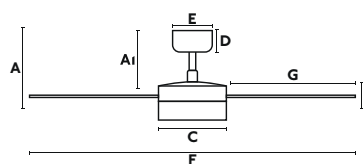

A	A1
276/10.87"	180/7.09"
B	C
80/3.15"	150/5.91"
D	E
60/2.4"	130/5.12"
F	G
ø1060/41.7"	500/19.69"
Downrod L	Downrod ø
100/3.94"	26/1.02"

*Order your Smart Fan with the reference of the fan finished in WP and add the reference 34151-04 of the gear. The price of the gear is with PRO35 discount.