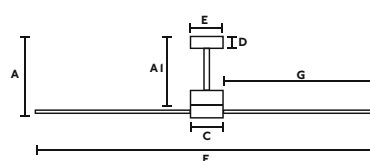

A	A1
320/12.6"	270/10.63"
B	C
100/3.94"	123/4.84"
D	E
60/2.4"	130/5.12"
F	G
Ø1320/52"	635/25"
Downrod L	Downrod Ø
100-200/3.94"	26/1.02"

*Order your Smart Fan with the reference of the fan finished in WP and add the reference 34151-31 of the gear. The price of the gear is with PRO35 discount.