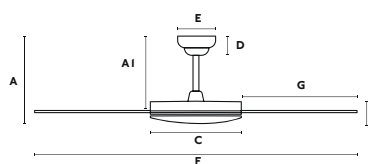

33803 426,10€
 33803WP 406,10€ **Smart Fan**
 Body Matt White
 Blades Matt White

Color temperature adjustable

Programmable 1-3-6h

Smart option

Material	Body Steel	Power	24W
	Blades ABS	Lumen Output	2475lm
W	6-8-13-18-25-38	Light Source	SMD LED
RPM	80-100-120-140-160-180	Dimmable K	3000 - 4000 - 6000K
Airflow	188 m3 min	CRI	>80
V/Hz	220V-240V/50-60Hz	Driver incl.	Yes
		Material Diff	PC