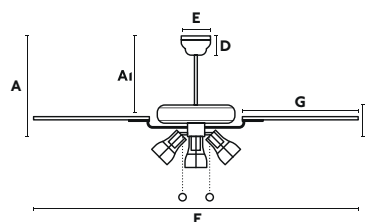

CONTROLLED
BY CHAINS

33713-13 194,30€
Body Brown
Blades Mahogany + Dark Walnut

Reversible blades

Material	Body Steel	Light Source	3 E27 max. 15W
	Blades Plywood	Bulb incl.	No
W	14-23-51	Recom. Bulb	17463
RPM	115-150-205		
Airflow	94.57 m3 min		
V/Hz	220V-240V/50-60Hz		
Accessories ☉	33928 Wall Control 3 speeds		
	33929 Remote Control/dimer-on-off		
	33937 Remote Control/Programmer		
Opt. downrod	Page 282		