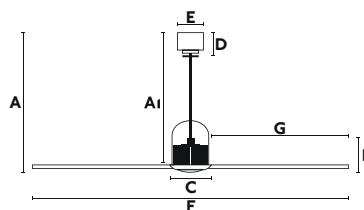

Aesthetic motor

Smart option

3 downrods included
100 / 200 / 460mm

Material Body Steel
 Blades PC
W 4-6-9-13-22-32
RPM 51-77-103-129-155-185
Airflow 145.66 m3 min
V/Hz 220V-240V/50-60Hz
Incl. downrod 100-200-460 mm
Opt. downrod Page 282