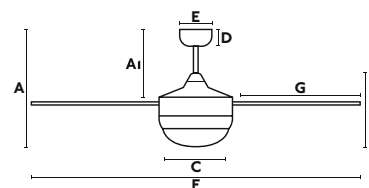

33695 194,60€
Body Old Gold
Blades Brown + Oak

33699 203,00€
Body Matt Nickel
Blades Grey + Maple

Reversible blades

Glass diffuser

Material	Body Steel	Light Source	2 E14 max. 8W
	Blades MDF	Bulb incl.	No
W	16-24-35	Recom. Bulb	17461
RPM	135-175-210	Material Diff	Glass
Airflow	101.09 m3 min		
V/Hz	220V-240V/50Hz		
Accessories ☉	33928 Wall Control 3 speeds		
	33929 Remote Control/dimer-on-off		
	33937 Remote Control/Programmer		