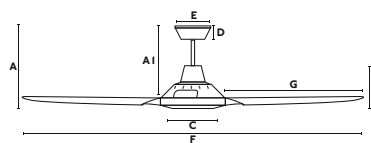

Meno L

135
CM

> 17,6-28 M2
190-300 SQ.FT

SUMMER
WINTER

INCLINING
ROOF

33782 256,70€
Body Matt White
Blades Matt White

Programmable 1-2-4-8h

- Material** **Body** Steel
- Blades** ABS
- W** 22-43-85
- RPM** 108-162-235
- Airflow** 192 m3 min
- V/Hz** 220V-240V/50-60Hz
- Accessories** ☉ 33928 Wall Control 3 speeds
- 33929 Remote Control/dimer-on-off
- 33937 Remote Control/Programmer