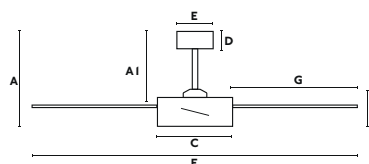

A	A1
274/10.79"	200/7.87"
B	C
80/3.15"	100/3.94"
D	E
60/2.4"	130/5.12"
F	G
ø900/35.4"	430/16.93"
Downrod L	Downrod ø
152/5.98"	26/1.02"