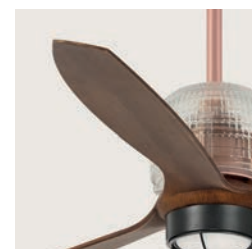

Aesthetic glass

Material	Body Steel+Glass Blades PC	Power 16W Lumen Output 709lm
W	4-6-9-13-22-32	Light Source SMD LED 3000K
RPM	51-77-103-129-155-185	CRI >80
Airflow	145.66 m3 min	Driver incl. Yes
V/Hz	220V-240V/50-60Hz	Material Diff Glass
Incl. downrod	100-200-460 mm	
Opt. downrod	Page 282