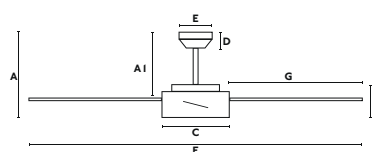

A	A1
340/13.39"	300/11.81"
B	C
130/5.12"	250/9.84"
D	E
70/2.8"	130/5.12"
F	G
ø1330/52.4"	540/21.26"
Downrod L	Downrod ø
153/6.02"	21/0.83"

Cruiser L

Faro Lab

Ø 132
CM

> 17,6-28 M2
190-300 SQ.FT

DC
MOTOR

OPTION
SMART
100-240V
50-60Hz