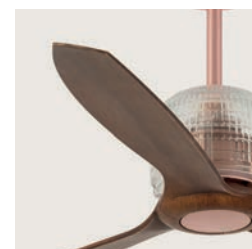

Aesthetic glass

Material	Body Steel
	Blades PC
W	4-6-9-13-22-32
RPM	51-77-103-129-155-185
Airflow	145.66 m3 min
V/Hz	220V-240V/50-60Hz
Incl. downrod	100-200-460 mm
Opt. downrod	Page 282