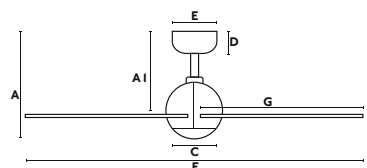

Smart option

Material	Body Steel Blades ABS
W	5.5-7.3-10.1-13.7-20.3-28.7
RPM	142-178-213-244-290-333
Airflow	134.7 m3 min
V/Hz	220V-240V/50-60Hz
Accessories ☉	33974 DC Wall Control
Incl. downrod	100 mm
Opt. downrod	Page 282