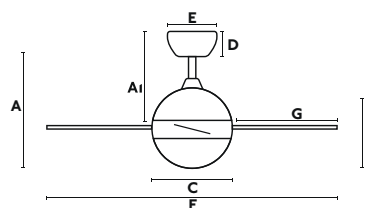

34300 354,90€
 34300WP 334,90€ ***Smart Fan**
 Body Matt White
 Blades Matt White

Color temperature adjustable

Programmable 1-4-8h
Memory function pag 38

Smart option

Material	Body Steel	Power	24W
	Blades ABS	Lumen Output	1600lm
W	5.5-8.8-14-20.6-27.5-34.8	Light Source	SMD LED 6500K
RPM	139-172-206-245-268-300	Dimmable K	3000 - 4500 - 6500K
Airflow	130 m3 min	CRI	>80
V/Hz	220V-240V/50Hz	Driver incl.	Yes
Accessories ☉	33974 DC Wall Control	Material Diff	PMMA
Incl. downrod	127-250 mm		