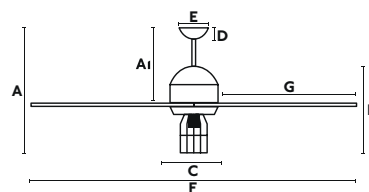

A	A1
475/18.7"	295/11.61"
B	C
295/11.61"	140/5.51"
D	E
50/2"	150/5.91"
F	G
ø915/36"	380/14.96"