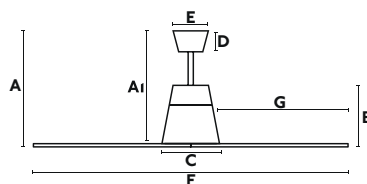

IP44 outdoor

Smart option

Material Body Steel
Blades ABS

W 3-5-8-12-21-31

RPM 50-71-93-115-138-162

Airflow 183.09 m3 min

V/Hz 220V-240V/50-60Hz

Opt. downrod Page 282