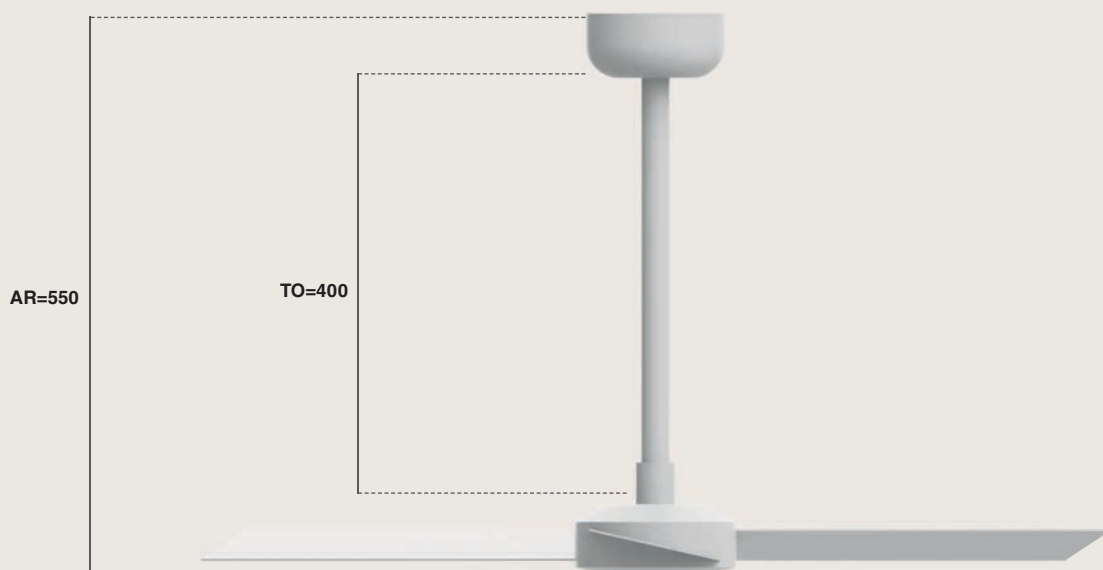

Example

250mm - 100mm + 400mm= 550mm