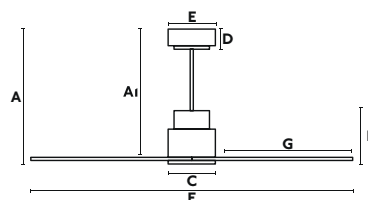

Smart option

Material	Body Steel
	Blades Plywood
W	4-6-10-16-24-37
RPM	50-87-125-162-199-237
Airflow	222.41 m3 min
V/Hz	220V-240V/50-60Hz
Incl. downrod	910 mm

A	A1
400/15.75"	370/14.57"
B	C
170/6.69"	120/4.72"
D	E
60/2.4"	130/5.12"
F	G
Ø1280/50.4"	575/22.64"
Downrod L	Downrod Ø
225/8.86"	21/0.83"