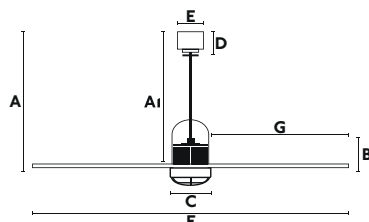

33398D-10 772,50€
33398DWP-10 752,50€ ***Smart Fan**
Body Old Gold
Blades Walnut

33399D-10 772,50€
33399DWP-10 752,50€ ***Smart Fan**
Body Copper
Blades Walnut

Smart option

Aesthetic glass

Material	Body Steel+Glass Blades PC	Power 16W Lumen Output 709lm
W	4-6-9-13-22-32	Light Source SMD LED 3000K
RPM	51-77-103-129-155-185	CRI >80
Airflow	145.66 m3 min	Driver incl. Yes
V/Hz	220V-240V/50-60Hz	Material Diff Glass
Incl. downrod	100-200-460 mm	
Opt. downrod	Page 282	