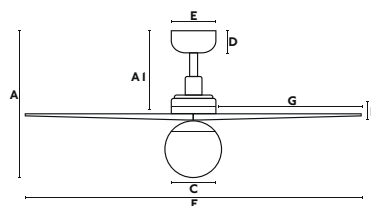

A	A1
330/12.99"	212/8.35"
B	C
231/9.09"	100/3.94"
D	E
60/2.4"	130/5.12"
F	G
ø925/36.4"	458/18.03"
Downrod L	Downrod ø
100/3.94"	26/1.02"

*Order your Smart Fan with the reference of the fan finished in WP and add the reference 34150-41 of the gear. The price of the gear is with PRO35 discount.