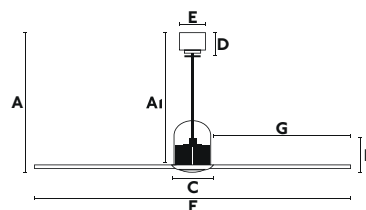

A	A1
450/17.72"	420/16.54"
B	C
	160/6.3"
D	E
60/2.4"	130/5.12"
F	G
ø1280/50.4"	555/21.85"
Downrod L	Downrod ø
100-200-460/3.94"	26/1.02"

*Order your Smart Fan with the reference of the fan finished in WP and add the reference 34150 of the gear. The price of the gear is with PRO35 discount.