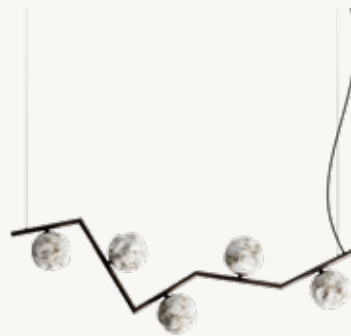

290.03.OSV

1 x Max 10W LED E14 - IP 20

290.10.OSV

5 x Max 15W LED E27 - IP 20