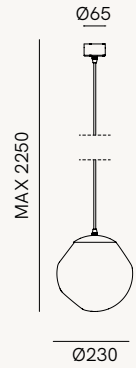

*The dark brass structure adds a rustic charm to the lamps and gives this original rough, yet modern and unique look.*

NEW COLLECTIONS 2023

**290.01.OSV**

1 x Max 10W LED E14 - IP 20

**290.02.OSV**

1 x Max 15W LED E27 - IP 20

**290.03.OSV**

1 x Max 10W LED E14 - IP 20

**290.10.OSV**

5 x Max 15W LED E27 - IP 20

**290.20.OSV**

2 x Max 10W LED E14 - IP 20

**290.21.OSV**

1 x Max 15W LED E27 - IP 20