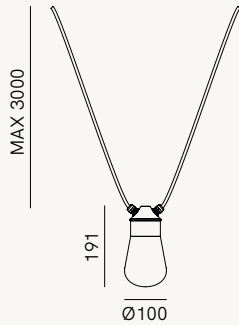

OO  
Ottone Anticato  
*Antique Brass*

Vetro | *Glass*

T  
Trasparente  
*Transparent*

NEW COLLECTIONS 2023

**270.42.OOT**

1 x Max 10W LED E14 - IP 65

**270.43.OOT**

1 x Max 10W LED E14 - IP 65  
con rosone - *with canopy*

**270.47.OOT**

1 x Max 10W LED E14 - IP 65

**270.44.OOT**

1 x Max 10W LED E14 - IP 65

**270.46.OO**

Rosone universale con 3 stringicavo più 2 tappi  
*Universal canopy with 3 cable glands and two plugs*

**Il Fanale Group srl**