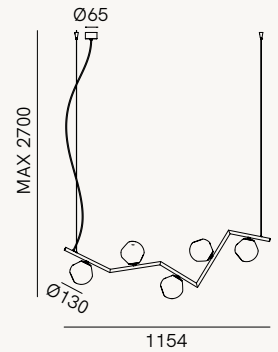

290.03.OSV

1 x Max 10W LED E14 - IP 20

290.10.OSV

5 x Max 15W LED E27 - IP 20