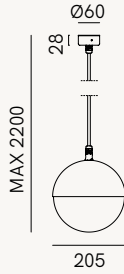

NEW COLLECTIONS 2023

291.01.OOB

1 x Max 10W LED E14 - IP 65