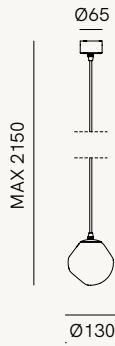

*The dark brass structure adds a rustic charm to the lamps and gives this original rough, yet modern and unique look.*

NEW COLLECTIONS 2023

**290.01.OSV**

1 x Max 10W LED E14 - IP 20

**290.02.OSV**

1 x Max 15W LED E27 - IP 20