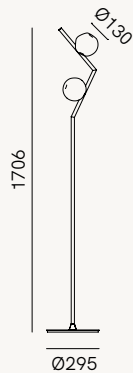

*The dark brass structure adds a rustic charm to the lamps and gives this original rough, yet modern and unique look.*

NEW COLLECTIONS 2023

**290.01.OSV**

1 x Max 10W LED E14 - IP 20

**290.02.OSV**

1 x Max 15W LED E27 - IP 20

**290.03.OSV**

1 x Max 10W LED E14 - IP 20

**290.10.OSV**

5 x Max 15W LED E27 - IP 20

**290.20.OSV**

2 x Max 10W LED E14 - IP 20

**290.21.OSV**

1 x Max 15W LED E27 - IP 20