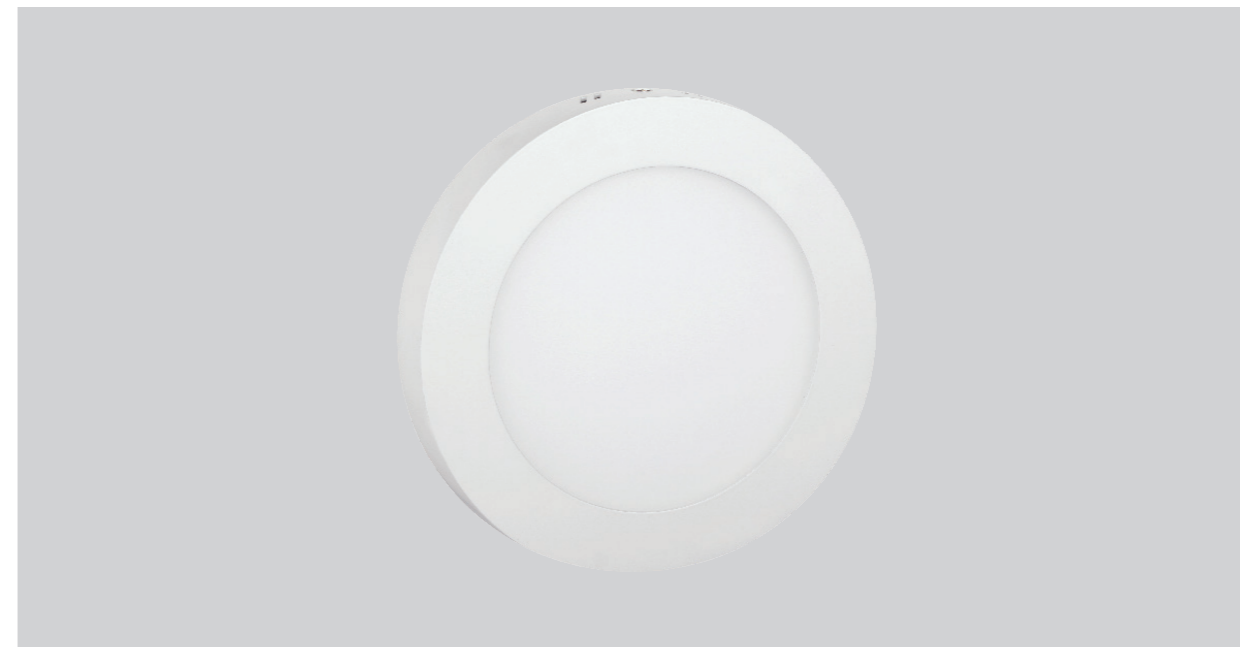

3 years
Warranty

Soluciones de iluminación LED estándar para el sector residencial.
Productos para uso doméstico o profesional con uso no intensivo.

Standard LED lighting solutions for the residential sector.
Commodities for domestic use or professional non-intensive use.

Options d'éclairage LED standard pour les secteurs résidentielles.
Produits destinés à l'usage domestique ou à l'usage professionnel à usage non intensif.

Soluções padrão de iluminação LED para o setor residencial.
Produtos para uso doméstico ou profissional com uso não intensivo.

Color / Colour / Couleur / Cor

90 Blanco Técnico / Technical White / Blanc Technique / Branco Técnico

04 Aluminio / Aluminium / Aluminium / Alumínio

Ref.	Color	W	Driver	Input Voltage	PF	K	Useful Lumes	Chip Lumens	▲	▢
21612-2983-	04	12	ON-OFF. Non Dimmable	AC85-265V 50/60Hz	>0,5	3000	880	1296	120	1/30
21612-2983-	90	12	ON-OFF. Non Dimmable	AC85-265V 50/60Hz	>0,5	3000	880	1296	120	1/30
21612-2984-	04	12	ON-OFF. Non Dimmable	AC85-265V 50/60Hz	>0,5	4000	920	1361	120	1/30
21612-2984-	90	12	ON-OFF. Non Dimmable	AC85-265V 50/60Hz	>0,5	4000	920	1361	120	1/30
21612-2986-	04	12	ON-OFF. Non Dimmable	AC85-265V 50/60Hz	>0,5	6000	960	1436	120	1/30
21612-2986-	90	12	ON-OFF. Non Dimmable	AC85-265V 50/60Hz	>0,5	6000	960	1436	120	1/30