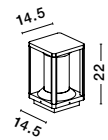

PACIFIC
— 9030605

PACIFIC
— 9030601

Sandy Black
Die-Casting
Aluminium
Natural Wood Colour
Acrylic & Clear
Polycarbonate
LED
E27 · 1x12 Watt
230 Volt · IP65
BULB EXCLUDED

L: 14.5
W: 21.5
H: 27.6 cm

PACIFIC
— 9030605

Sandy Black
Die-Casting
Aluminium
Natural Wood Colour
Acrylic & Clear
Polycarbonate
LED
E27 · 1x12 Watt
230 Volt · IP65
BULB EXCLUDED

L: 14.5
W: 14.5
H: 22 cm

PACIFIC
— 9030604

Sandy Black
Die-Casting
Aluminium
Natural Wood Colour
Acrylic & Clear
Polycarbonate
LED
E27 · 1x12 Watt
230 Volt · IP65
BULB EXCLUDED

L: 14.5
W: 14.5
H: 50 cm