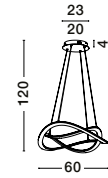

—  
D: 60  
H: 120 cm

**CELESTIA**  
— 9030645

[Triac Dimmable]  
Brass Gold,  
Aluminium  
& Acrylic  
LED  
22 Watt  
3000K/4000K/6000K  
Eaglerise Driver

—  
D: 60  
H: 120 cm

CELESTIA  
— 9030644

ALSO  
YOU CAN  
DO