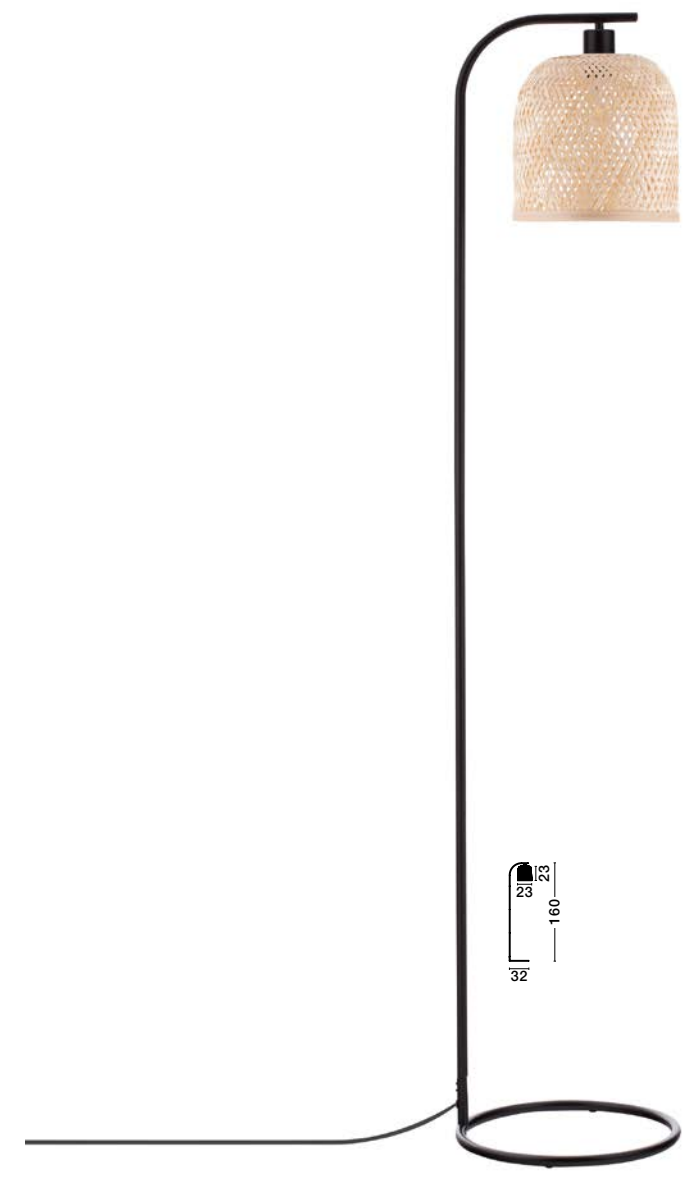

Dried Water Hyacinth  
Natural Wood Base  
Black Fabric Wire  
(Cable Length: 350cm)  
LED  
E27 · 1x12 Watt  
230 Volt

**BULB EXCLUDED**

—  
D: 39  
H: 38.5  
H<sup>2</sup>: 165 cm

**PLETTE**  
— 9586528

**CARO**  
— 9586529

Colorful Rattan  
(Natural Black Brown)  
& Black Base Black  
Fabric Wire  
(Cable Length: 350cm)  
LED  
E27 · 1x12 Watt  
230 Volt

**BULB EXCLUDED**

—  
D: 46  
H: 147.5 cm

**CARO**  
— 9586529