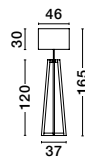

ARTIS
— 9001082

ARTIS
— 9001082

Grey Linen Shade &
Black Wood
LED
E27 · 1x12Watt
230 Volt · IP20
BULB EXCLUDED
Cable Length 180 cm

—
D: 46
H: 165 cm