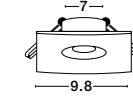

IMOGEN
— 9011356