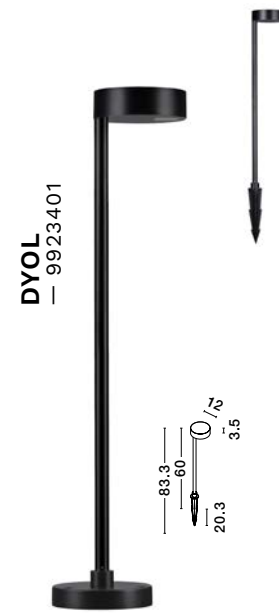

DYOL
— 9923400

Sandy Black
Aluminium
LED · 7 Watt
220-240 Volt
735Lm · 3000K
IP65
Included plastic spike
—
D: 12
H: 122.8 cm

DYOL
— 9923401

Sandy Black
Aluminium
LED · 7 Watt
220-240 Volt
377Lm · 3000K
IP65
Included plastic spike
—
D: 12
H: 83.3 cm