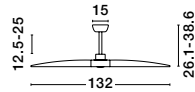

ARCADIA
— 9953199

Black Metal
& Wood
LED · 40 Watt
5 Speed DC Fan
Control
Remote Control
Included

L: 132
W: 15
H: 38.6 cm

ARCADIA
— 9953199