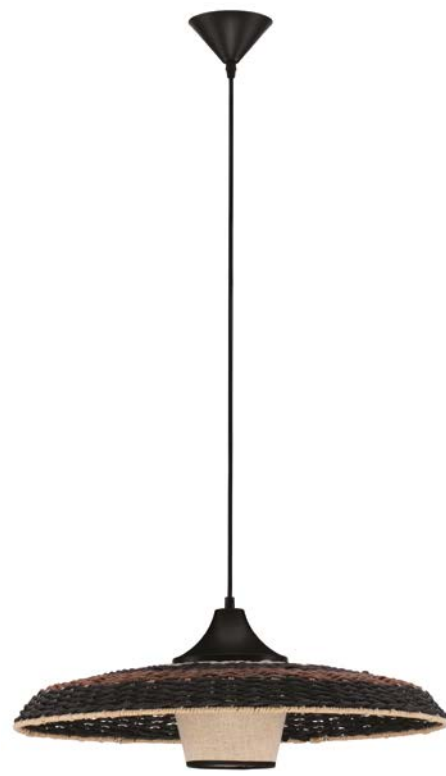

CAPA
— 9586519

Colorful Rattan
(Natural, Black, Brown)
Black Fabric Wire
& Base
LED
E27 · 1x12 Watt
230 Volt
BULB EXCLUDED
—
D: 61
H¹: 13
H²: 200 cm

CAPA
— 9586520

Colorful Rattan
(Natural, Black)
Black Fabric Wire
& Base
LED
E27 · 1x12 Watt
230 Volt
BULB EXCLUDED
—
D: 61
H¹: 13
H²: 200 cm

CAPA
— 9586519