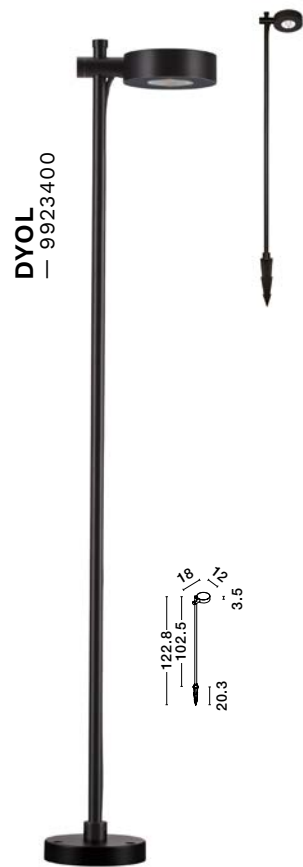

Sandy Black  
Die-Casting  
Aluminium  
& Polycarbonate Frost  
LED

16 Watt · 220-240Volt  
1195Lm · 3000K · IP65

Connect with code  
**9030573**

D: 30  
H: 180 cm

**DYOL**  
— 9923400

Sandy Black  
Aluminium  
LED · 7 Watt  
220-240 Volt  
735Lm · 3000K  
IP65  
**Included plastic spike**  
—  
D: 12  
H: 122.8 cm