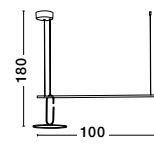

GEA
— 9501209

Black
Steel, Aluminium
& Acrylic
LED · 22 Watt
230 Volt · 2600Lm
Eaglerise Driver
3000K · IP20
—
L: 100
W: 30
H: 180 cm

GEA
— 9501209

ALSO
YOU CAN
DO

Adjustable