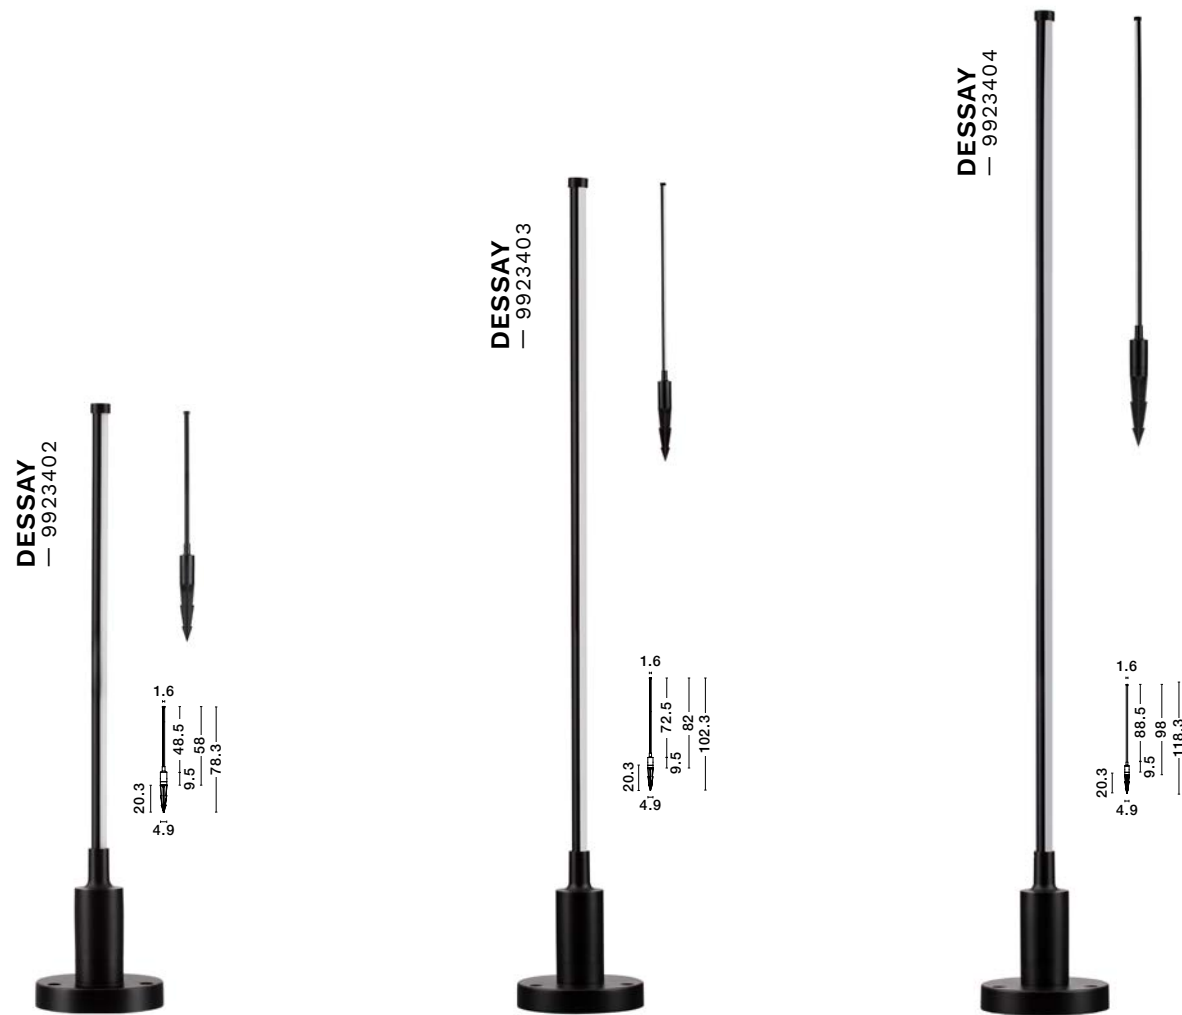

DESSAY
— 9923403

Sandy Black
Aluminium
LED · 11 Watt
220-240 Volt
1113Lm · 3000K
IP65

**Included
plastic spike**

D: 1.6
H: 102.3 cm