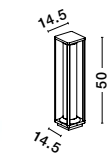

PACIFIC
— 9030604

PACIFIC
— 9030601

Sandy Black
Die-Casting
Aluminium
Natural Wood Colour
Acrylic & Clear
Polycarbonate
LED
E27 · 1x12 Watt
230 Volt · IP65
BULB EXCLUDED

L: 14.5
W: 21.5
H: 27.6 cm

PACIFIC
— 9030605

Sandy Black
Die-Casting
Aluminium
Natural Wood Colour
Acrylic & Clear
Polycarbonate
LED
E27 · 1x12 Watt
230 Volt · IP65
BULB EXCLUDED

L: 14.5
W: 14.5
H: 22 cm

PACIFIC
— 9030604

Sandy Black
Die-Casting
Aluminium
Natural Wood Colour
Acrylic & Clear
Polycarbonate
LED
E27 · 1x12 Watt
230 Volt · IP65
BULB EXCLUDED

L: 14.5
W: 14.5
H: 50 cm