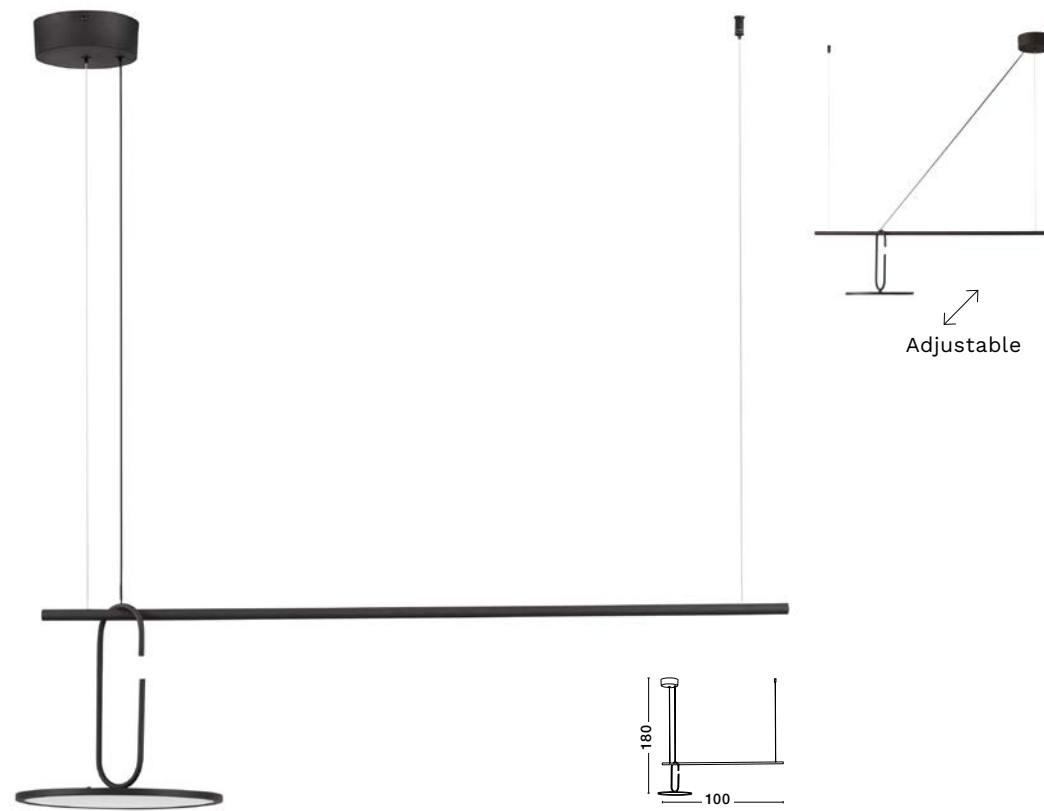

GEA
— 9501209

Black
Steel, Aluminium
& Acrylic
LED · 22 Watt
230 Volt · 2600Lm
Eaglerise Driver
3000K · IP20
—
L: 100
W: 30
H: 180 cm

GEA
— 9501209

ALSO
YOU CAN
DO

Adjustable