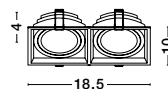

EIRIAM
— 9011365