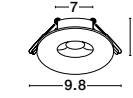

IMOGEN
— 9011356