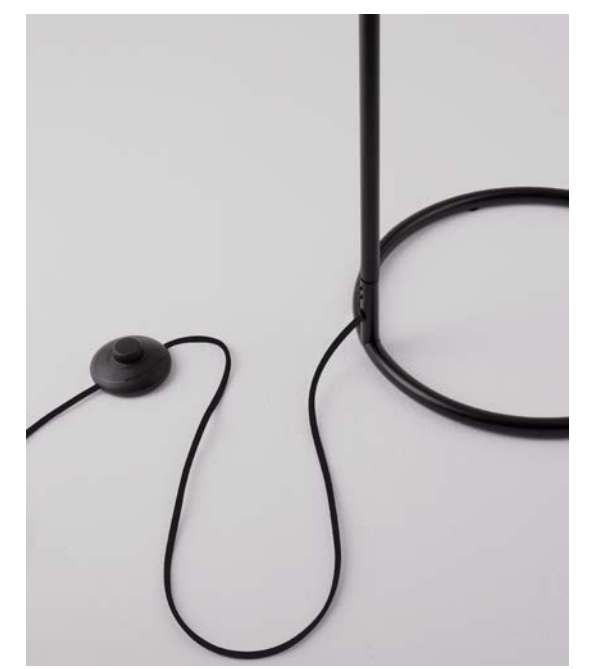

INTRA
— 9001090

Natural Bamboo
& Black Metal
LED
E27 · 1x12 Watt
230 Volt · IP20
BULB EXCLUDED
—
D: 23
H: 160 cm