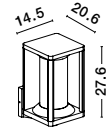

PACIFIC
— 9030601

PACIFIC
— 9030601

Sandy Black
Die-Casting
Aluminium
Natural Wood Colour
Acrylic & Clear
Polycarbonate
LED
E27 · 1x12 Watt
230 Volt · IP65
BULB EXCLUDED

L: 14.5
W: 21.5
H: 27.6 cm

PACIFIC
— 9030605

Sandy Black
Die-Casting
Aluminium
Natural Wood Colour
Acrylic & Clear
Polycarbonate
LED
E27 · 1x12 Watt
230 Volt · IP65
BULB EXCLUDED

L: 14.5
W: 14.5
H: 22 cm

PACIFIC
— 9030604

Sandy Black
Die-Casting
Aluminium
Natural Wood Colour
Acrylic & Clear
Polycarbonate
LED
E27 · 1x12 Watt
230 Volt · IP65
BULB EXCLUDED

L: 14.5
W: 14.5
H: 50 cm