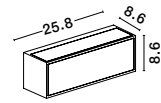

BROWN
— 9030583

Sandy Black
Die-Casting
Aluminium
Maoni Wood
Colour Acrylic
& Clear Glass
LED
2 Watt · 3.7Volt
82Lm · 3000K · IP65
**Solar light
with sensor**

L: 25.8
W: 8.6
H: 8.6 cm

BROWN
— 9030584

Sandy Rust Brown
Die-Casting
Aluminium
Maoni Wood
Colour Acrylic
& Clear Glass
LED
2 Watt · 3.7Volt
83Lm · 3000K · IP65
**Solar light
with sensor**

L: 25.8
W: 8.6
H: 8.6 cm

BROWN
— 9030585

Sandy White
Die-Casting
Aluminium
Maoni Wood
Colour Acrylic
& Clear Glass
LED
2 Watt · 3.7Volt
83Lm · 3000K · IP65
**Solar light
with sensor**

L: 25.8
W: 8.6
H: 8.6 cm

BROWN
— 9030585