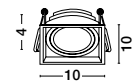

EIRIAM
— 9011363

EIRIAM
— 9011364