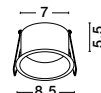

STARDUST
— 9011359

STARDUST
— 9011358

Sandy White
Aluminium
LED
GU10 · 1x10 Watt
230 Volt · IP20
BULB EXCLUDED
—
D: 8.5
H: 5.5 cm
Cut Out: 7 cm

STARDUST
— 9011359

Sandy White
& Gold Aluminium
LED
GU10 · 1x10 Watt
230 Volt IP20
BULB EXCLUDED
—
D: 8.5
H: 5.5 cm
Cut Out: 7 cm

STARDUST
— 9011360

Sandy Black
& Gold Aluminium
LED
GU10 · 1x10 Watt
230 Volt IP20
BULB EXCLUDED
—
D: 8.5
H: 5.5 cm
Cut Out: 7 cm

SELENITE
— 9011361

Sandy White
Aluminium
LED
GU10 · 1x10 Watt
230 Volt · IP20
BULB EXCLUDED
—
D: 10
H: 4 cm
Cut Out: 9 cm

SELENITE
— 9011362

Sandy Black
Aluminium
LED
GU10 · 1x10 Watt
230 Volt · IP20
BULB EXCLUDED
—
D: 10
H: 4 cm
Cut Out: 9 cm