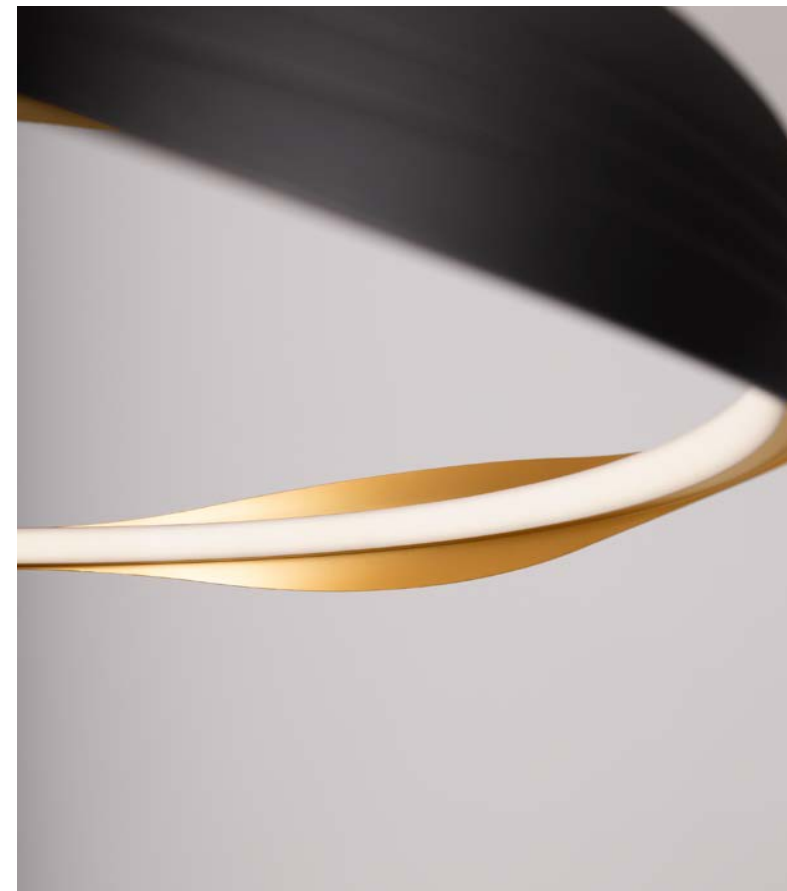

PLATINUM
— 9030643

[Dimmable
by Remote Control CCT]
Sandy Black
Gold Aluminium
& Acrylic
LED · 40 Watt
220-240 Volt
1472Lm
2.4G CCT
2700-5000K
IP20
—
D: 80
H: 120 cm

PLATINUM
— 9030643