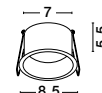

STARDUST
— 9011358