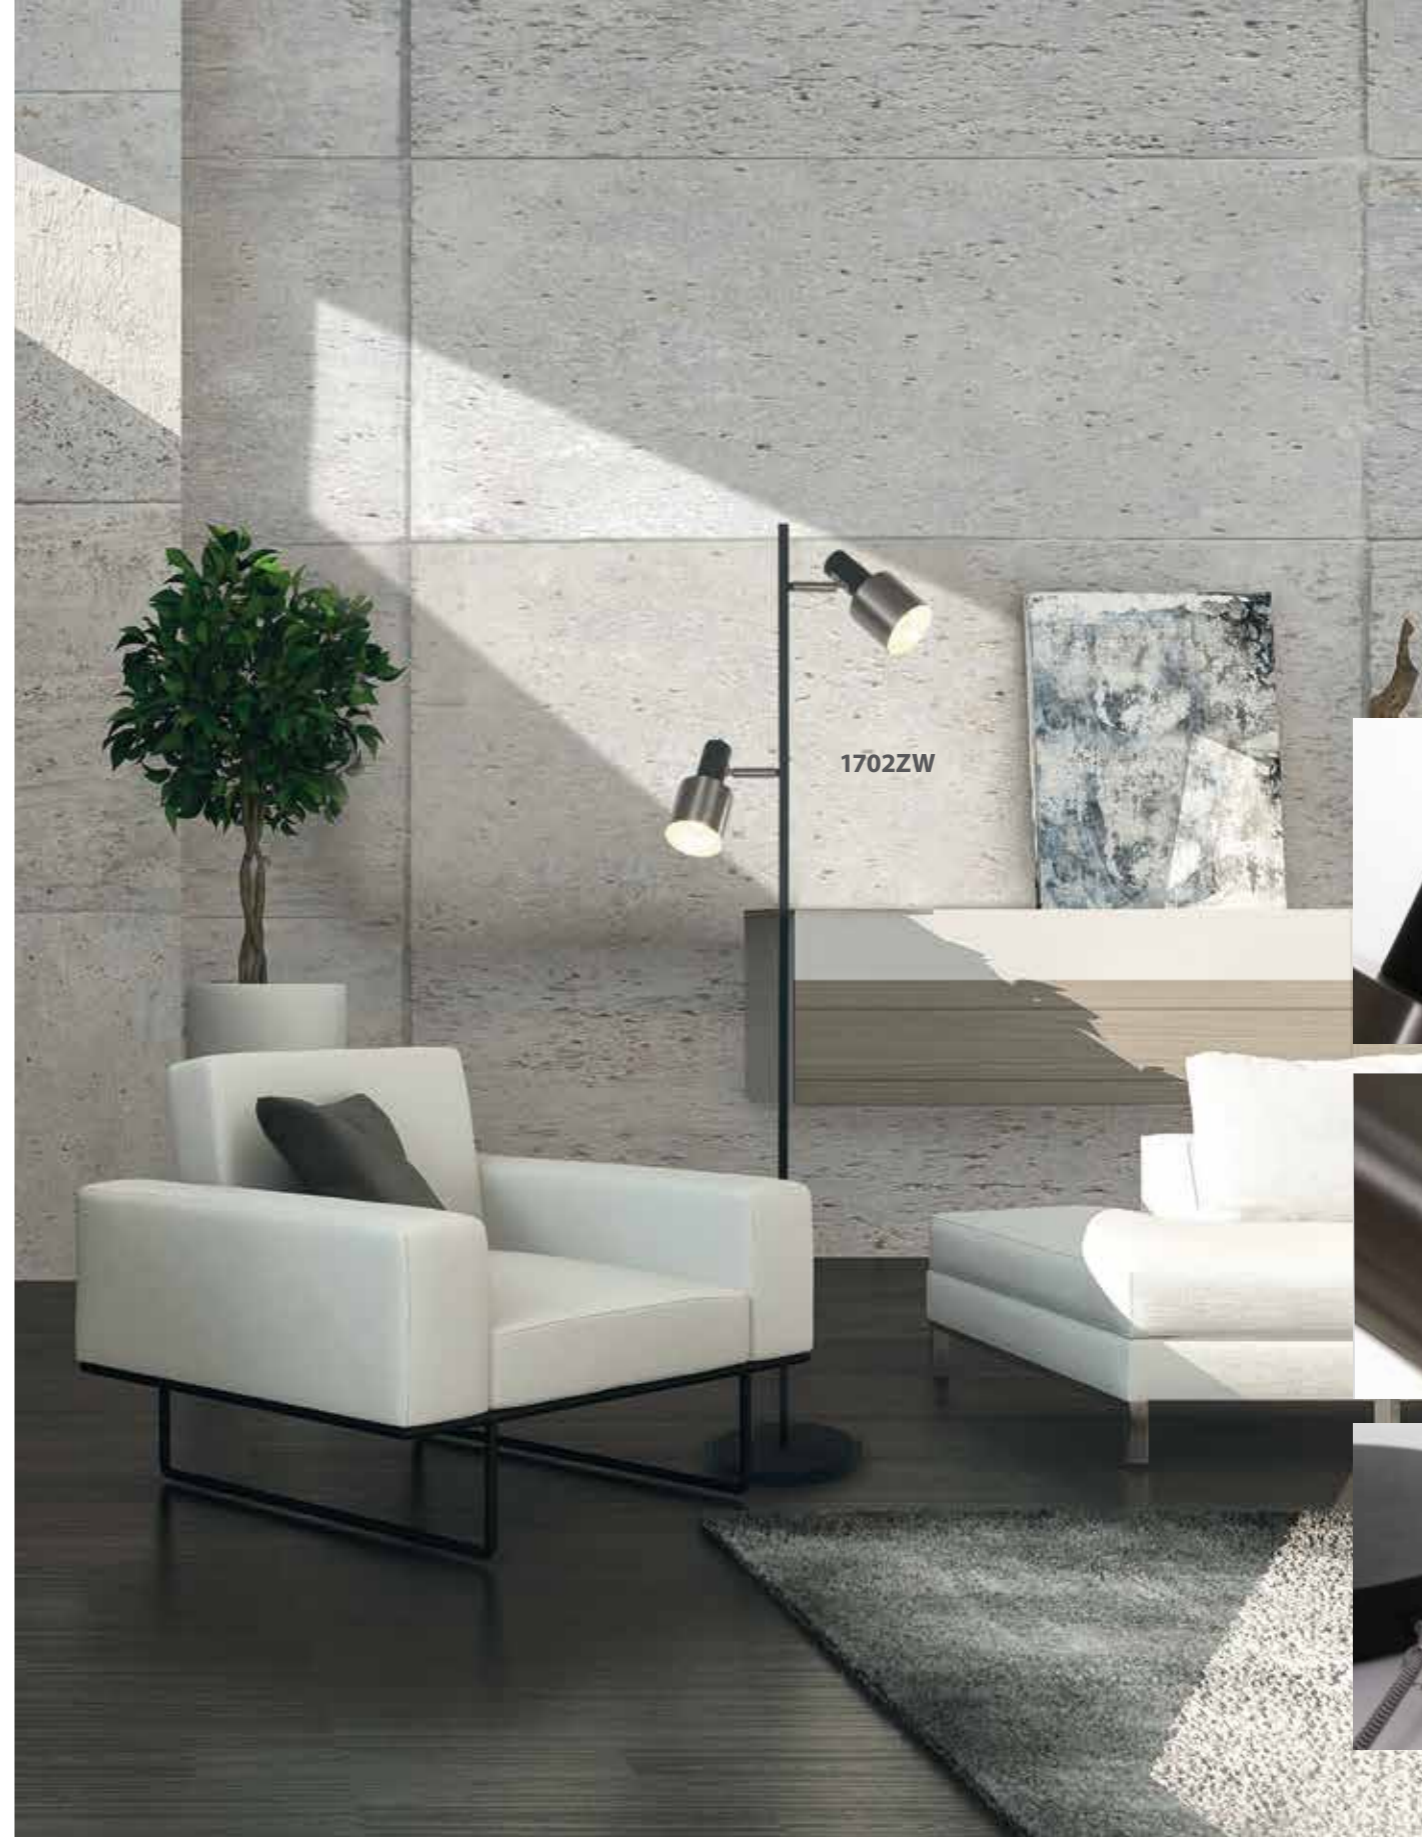

1702ZW

Fjorgard

Article	Electrification	L x W x H	Extra information
1702ZW	2 x E27	Ø25 x 155	switch button on/off on top of reflector