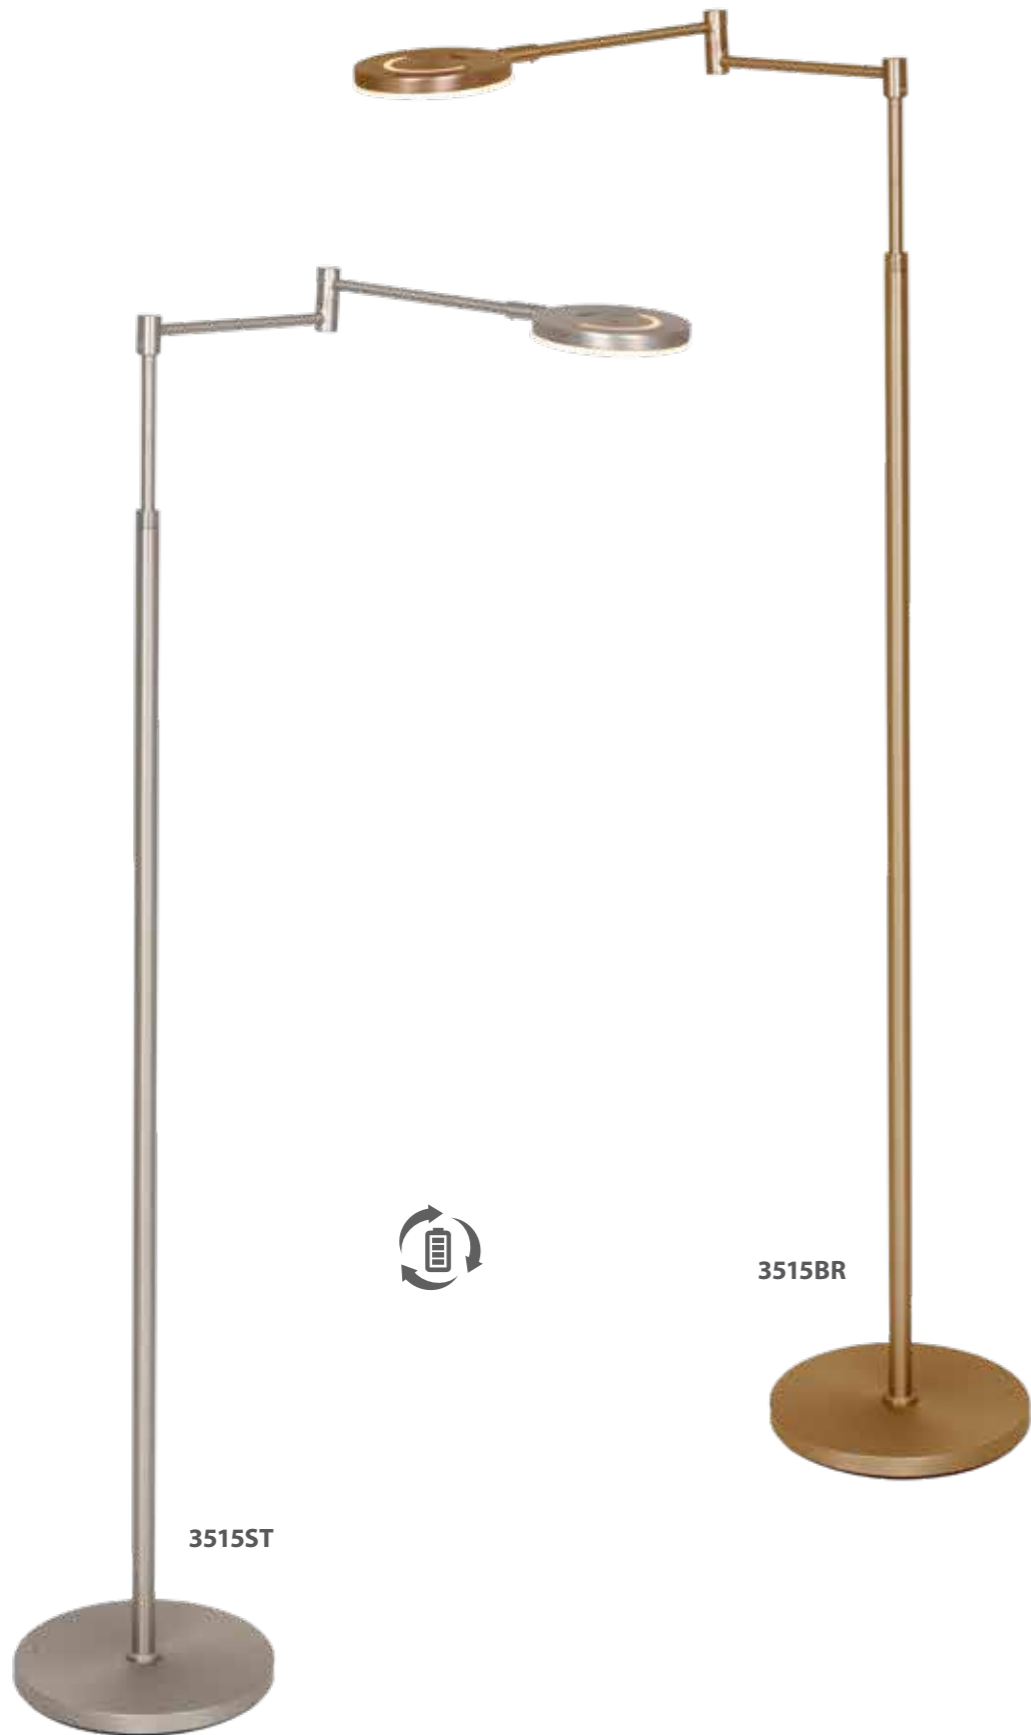

3515BR

3515ST

3515ZW

Rechargeable and cordless reading lamp

Operating time at full power with 100% battery power 8H.

Floor stand battery charger

2 batteries LI Ion, 3,7V/8000mAh, 29,6Wh.

Indicator of charge