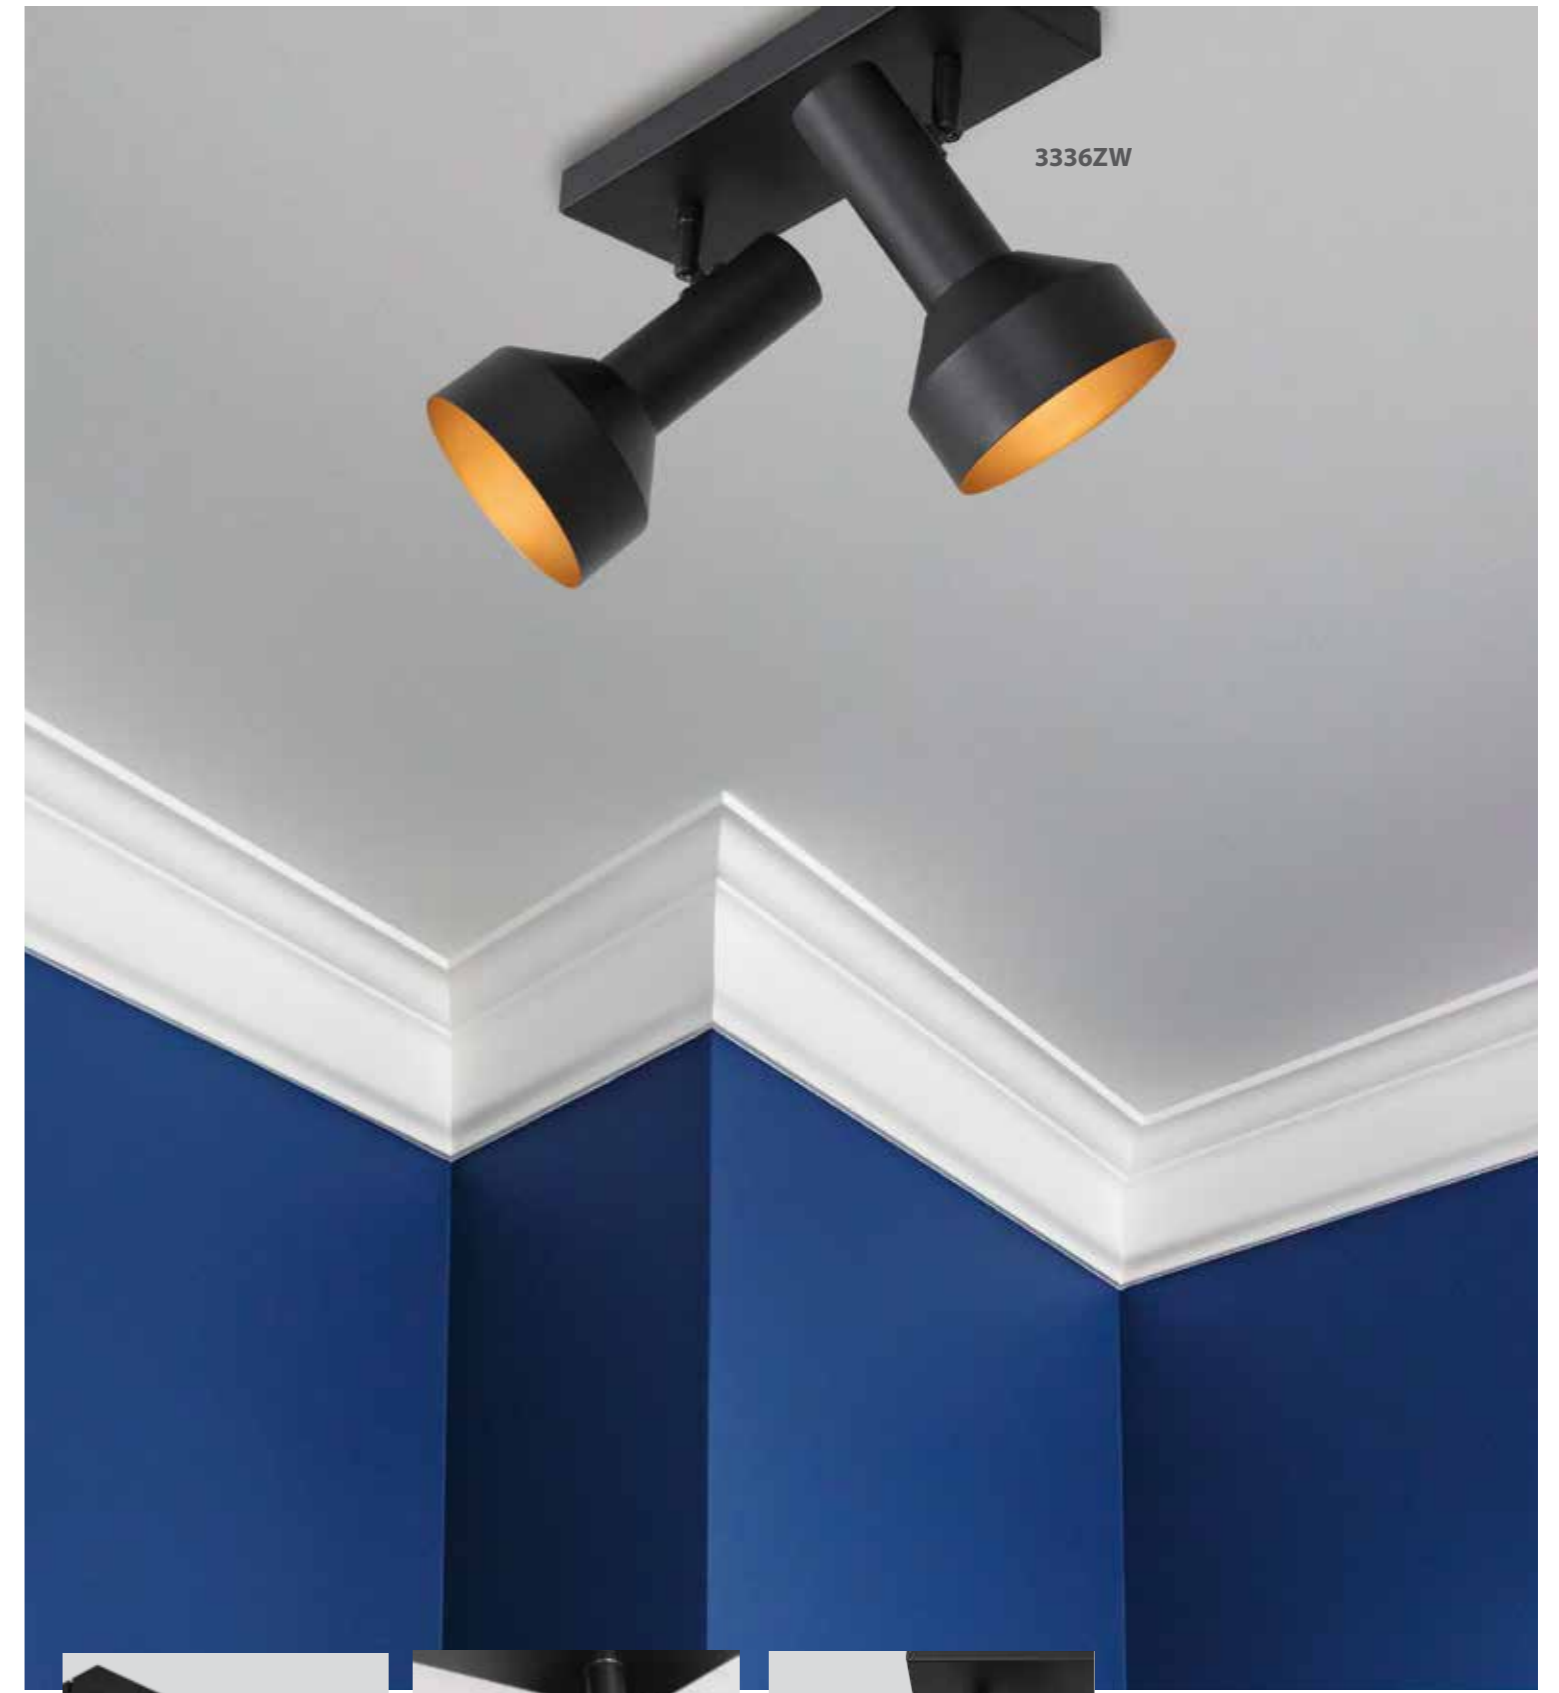

Lyons

Article	Electrification	L x W x H	Extra information
3466ZW	E27	Ø28 x 53	cable switch on/off
K1068		Ø40 x 20	

3467ZW

Lyons

Article	Electrification	L x W x H	Extra information
3467ZW	E27	Ø15 x 58	cable switch on/off
K7396		Ø30 x 18	
K2131		Ø30 x 20	