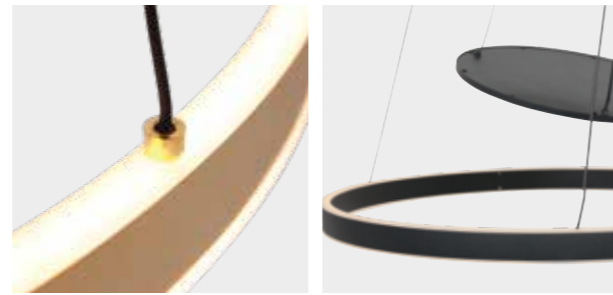

Ringlux

Article	Electrification	L x W x H	Extra information
3514	24W+42W	Ø60 x 50-150	2700 Kelvin, 6600 Lumen, CRI90, dimmable driver