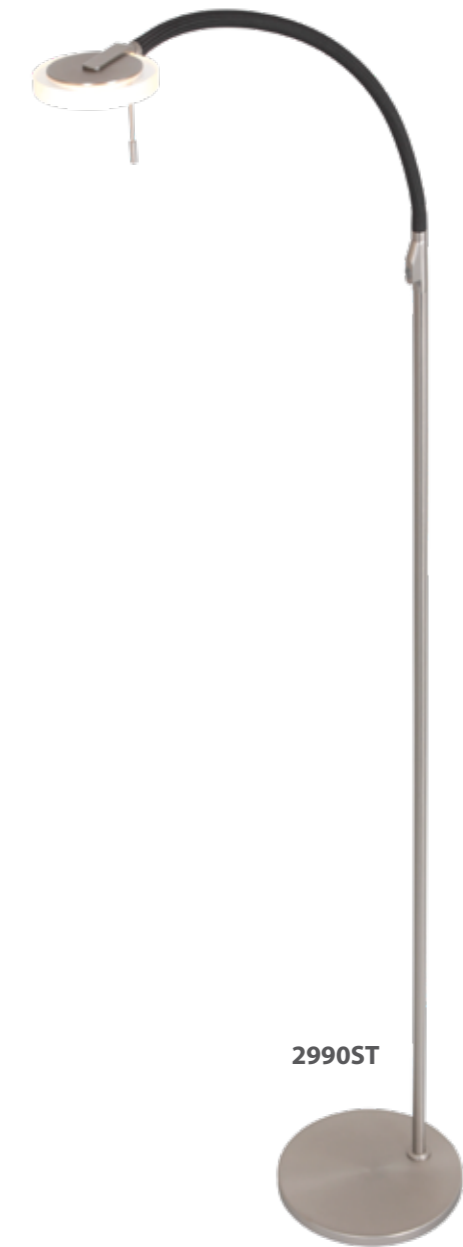

2990ST

Turound

Article	Electrification	L x W x H	Extra information
2988ST	10W+ 40W	27 x 50 x 187	2200-4000 Kelvin, 1000 + 4000 Lumen, CRI90, push dimmers, light color adjustable
2990ST	10W	23 x 45 x 125-145	2200-4000 Kelvin, 1000 Lumen, CRI90, push dimmer, light color adjustable
3373ST	10W	Ø45 x 18 x 30-45	2200-4000 Kelvin, 1000 Lumen, CRI90, push dimmer, light color adjustable