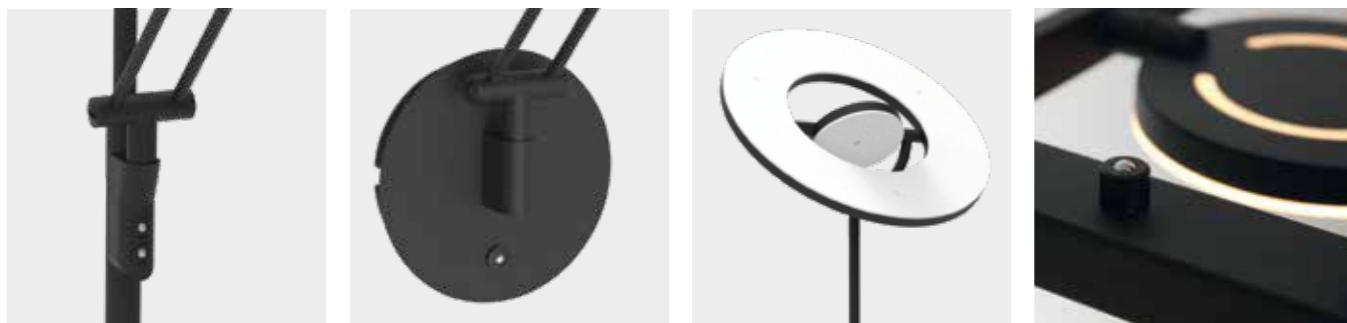

Soleil

Article	Electrification	L x W x H	Extra information
3257ZW	10W	Ø25 x 61 x 133	2200-4000 Kelvin, 1000 Lumen, CRI90, push dimmer, light color adjustable
3258ZW	10W + 40W	Ø32 x 72 x 183	2200-4000 Kelvin, 1000 + 4000 Lumen, CRI90, push dimmers, light color adjustable
3259ZW	10W	Ø14 x 55 x 32	2200-4000 Kelvin, 1000 Lumen, CRI90, push dimmer, light color adjustable
3516ZW	4 x 10W	90 x 16,5 x 80-121	2200-4000 Kelvin, 4000 Lumen, CRI90, push dimmer, light color adjustable