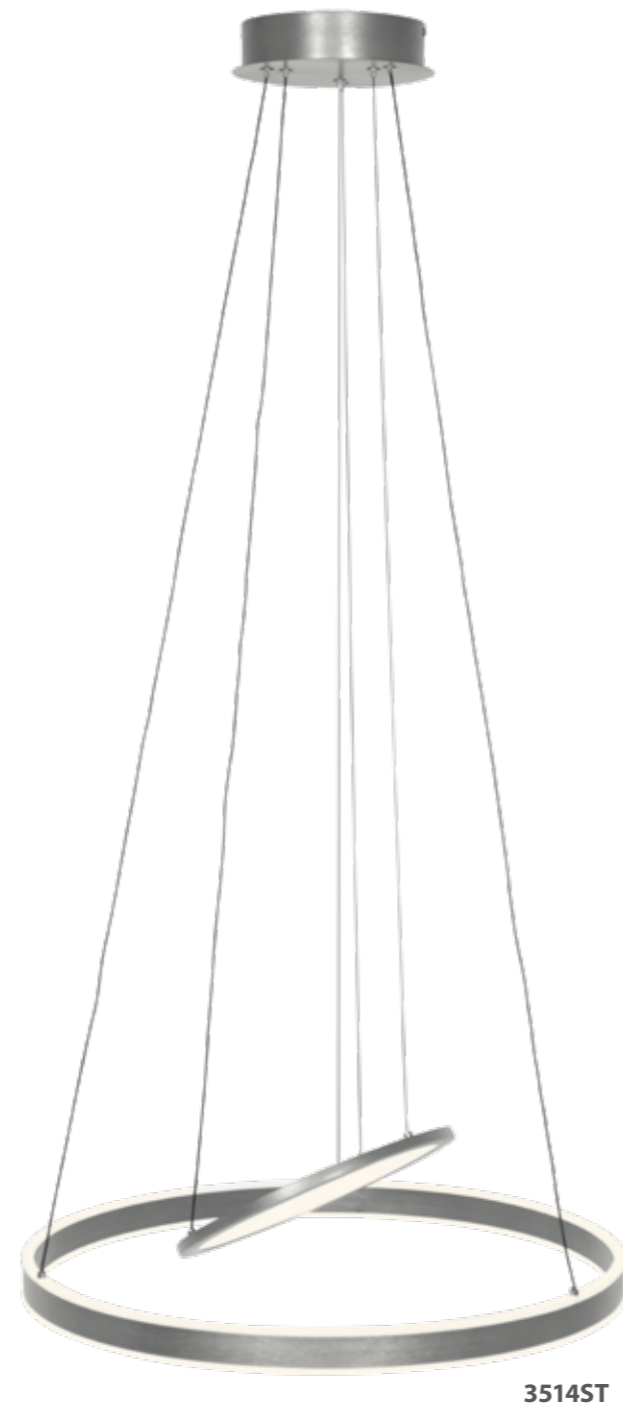

Ringlux

Article	Electrification	L x W x H	Extra information
3514	24W+42W	Ø60 x 50-150	2700 Kelvin, 6600 Lumen, CRI90, dimmable driver