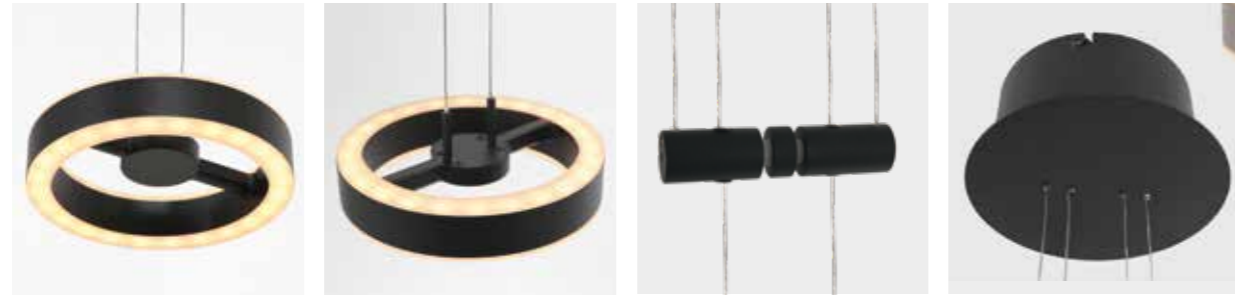

3501ZW

Piola

Article	Electrification	L x W x H	Extra information
3500ZW	10W	Ø16 x 90-150	2700 Kelvin, 1000 Lumen, CRI90, dimmable driver
3501ZW	3 x 10W	130 x 15 x 90-150	2700 Kelvin, 3000 Lumen, CRI90, dimmable driver