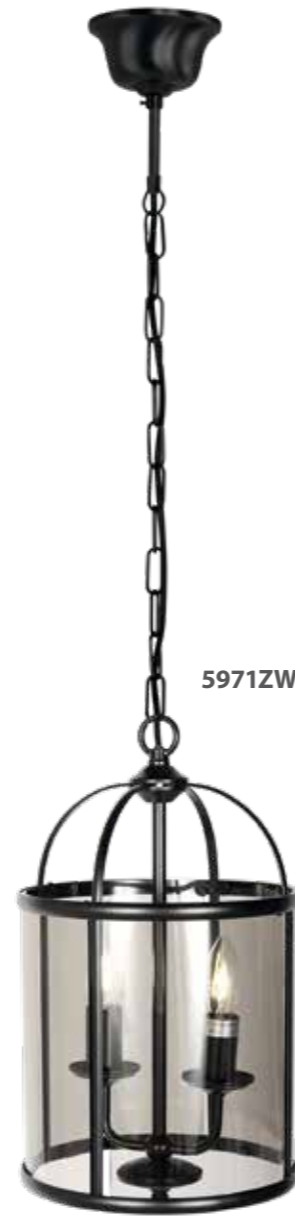

Article	Electrification	L x W x H	Extra information
3398BR	E27	Ø38 x 15	Can be used as a hanging or wall lamp

3306BR

Pimpernel

Article	Electrification	L x W x H
3306BR	E27	Ø25 x 42

5972ZW

5973ZW

5971ZW

5972ZBR