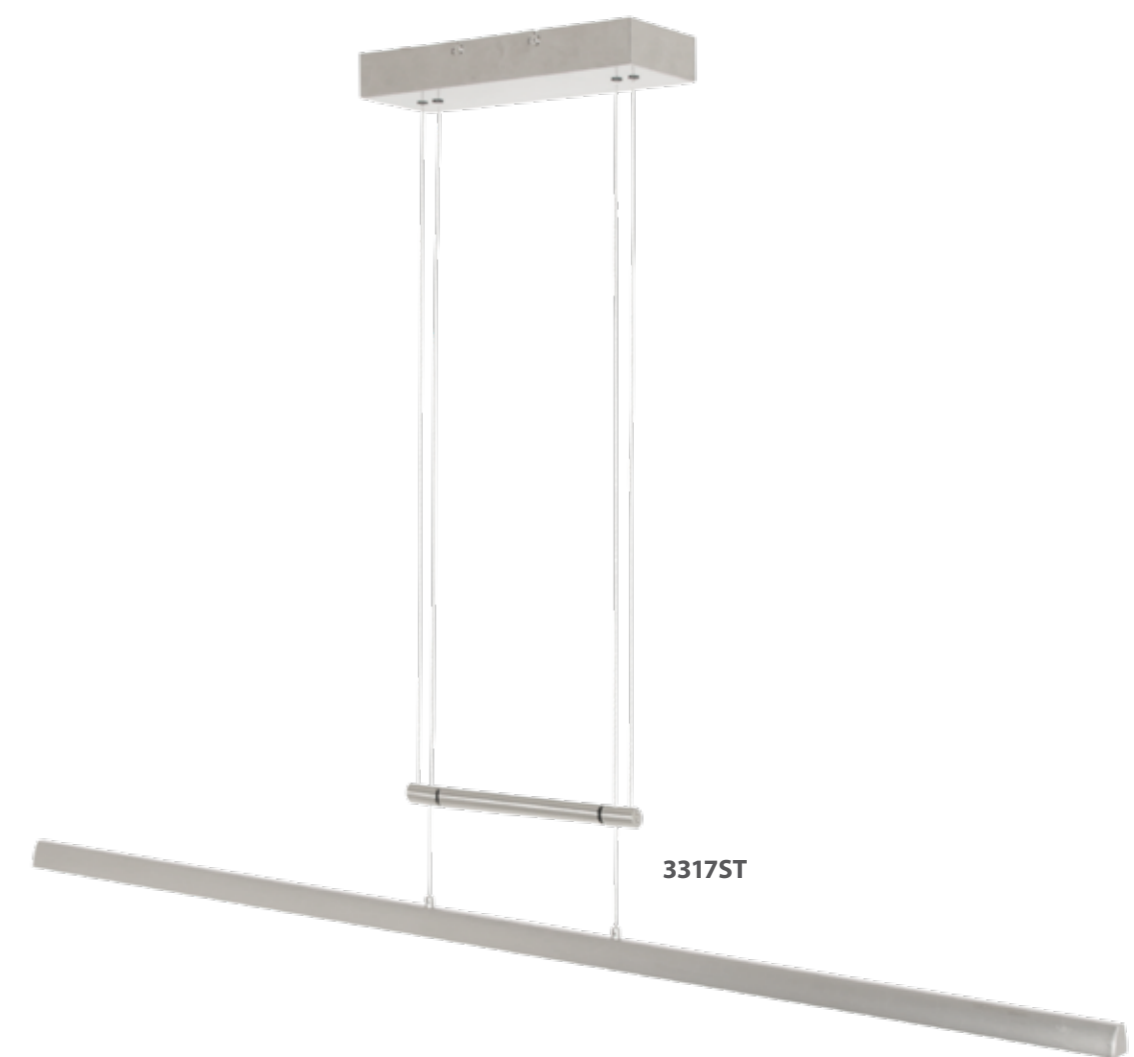

3317ST

Profilo

Article	Electrification	L x W x H	Extra information
3317	16,8W	114,5 x 3 x 80-170	2200-4000 Kelvin, 1700 Lumen, CRI90, dimmable and light color adjustable
3318	21W	150,5 x 3 x 80-170	2200-4000 Kelvin, 2100 Lumen, CRI90, dimmable and light color adjustable