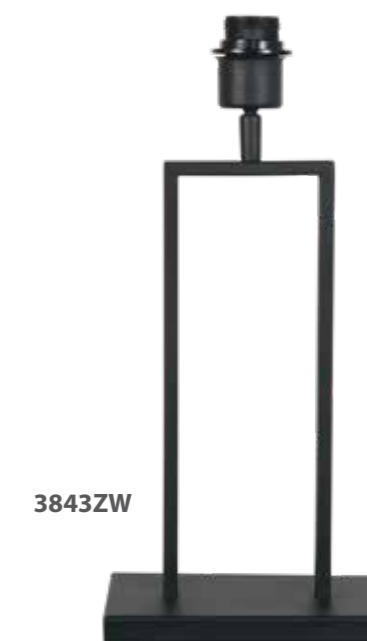

Stang

Article	Electrification	L x W x H	Extra information
2996ZW	E27	17 x 17 x 44	rotary on/off switch
2997ZW	E27	28 x 18 x 160	rotary on/off switch
K2131/ K7396		Ø30 x 18	

3084ZW

3085ZW

Stang

Article	Electrification	L x W x H	Extra information
3084ZW	E27	14 x 14 x 30	rotary on/off switch
3085ZW	E27	11 x 17,7 x 15	rotary on/off switch
K2676		Ø20 x 15	
K3084		Ø20 x 15	