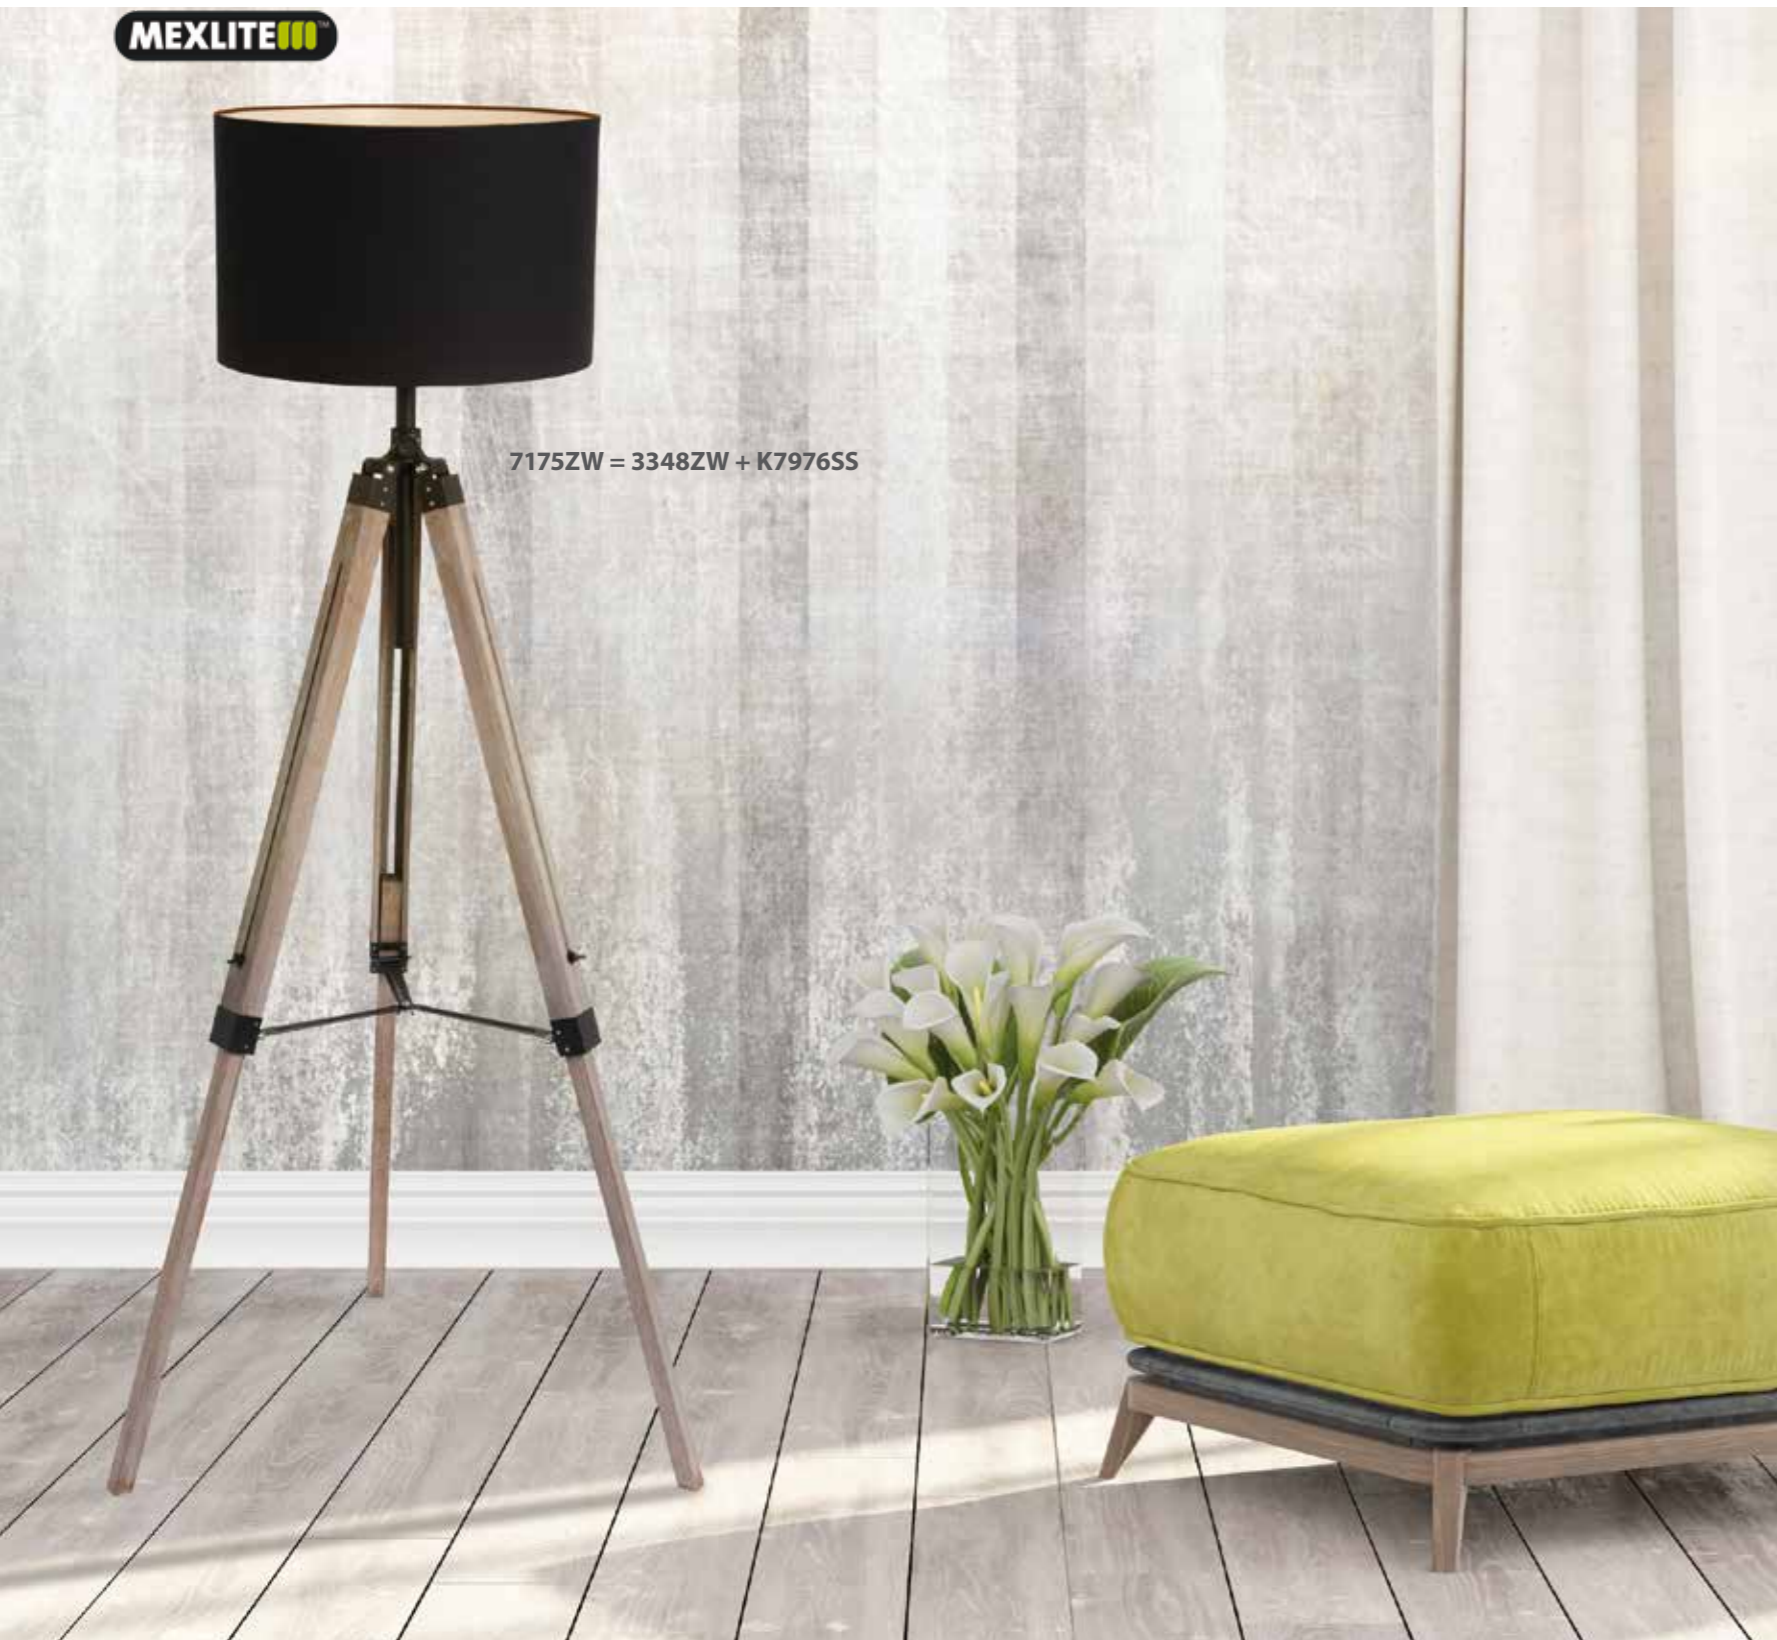

7175ZW = 3348ZW + K7976SS