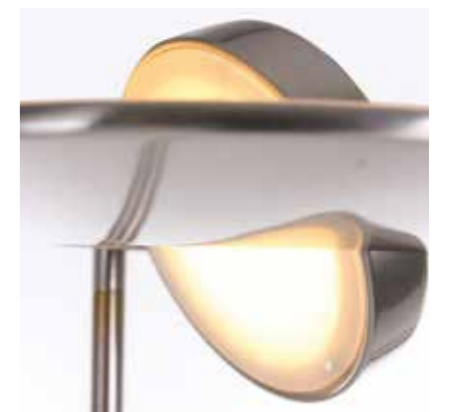

Zenith

Article	Electrification	L x W x H	Extra information
1477ST	30W	Ø28 x 185	2200-4000 Kelvin, 3000 Lumen, CRI90, push dimmer, light color adjustable
7860ST	6W + 30W	Ø28 x 185	2200-4000 Kelvin, 700 + 3000 Lumen, CRI90, push dimmers, light color adjustable