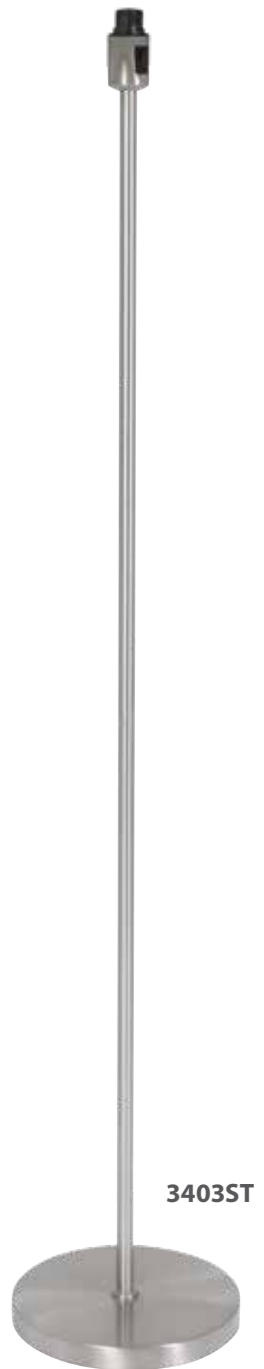

3403ST

Noor

Article	Electrification	L x W x H	Extra information
1562ST	2,5W + E27	18 x 18 x 30	Reading lamp LED 2700K, reading lamp separately on/off, including shade
1563ST	E27	20 x 20 x 56	switch on/off, including shade
3403ST	E27	Ø25 x 133,5	switch on/off
K15642		Ø30 x 30