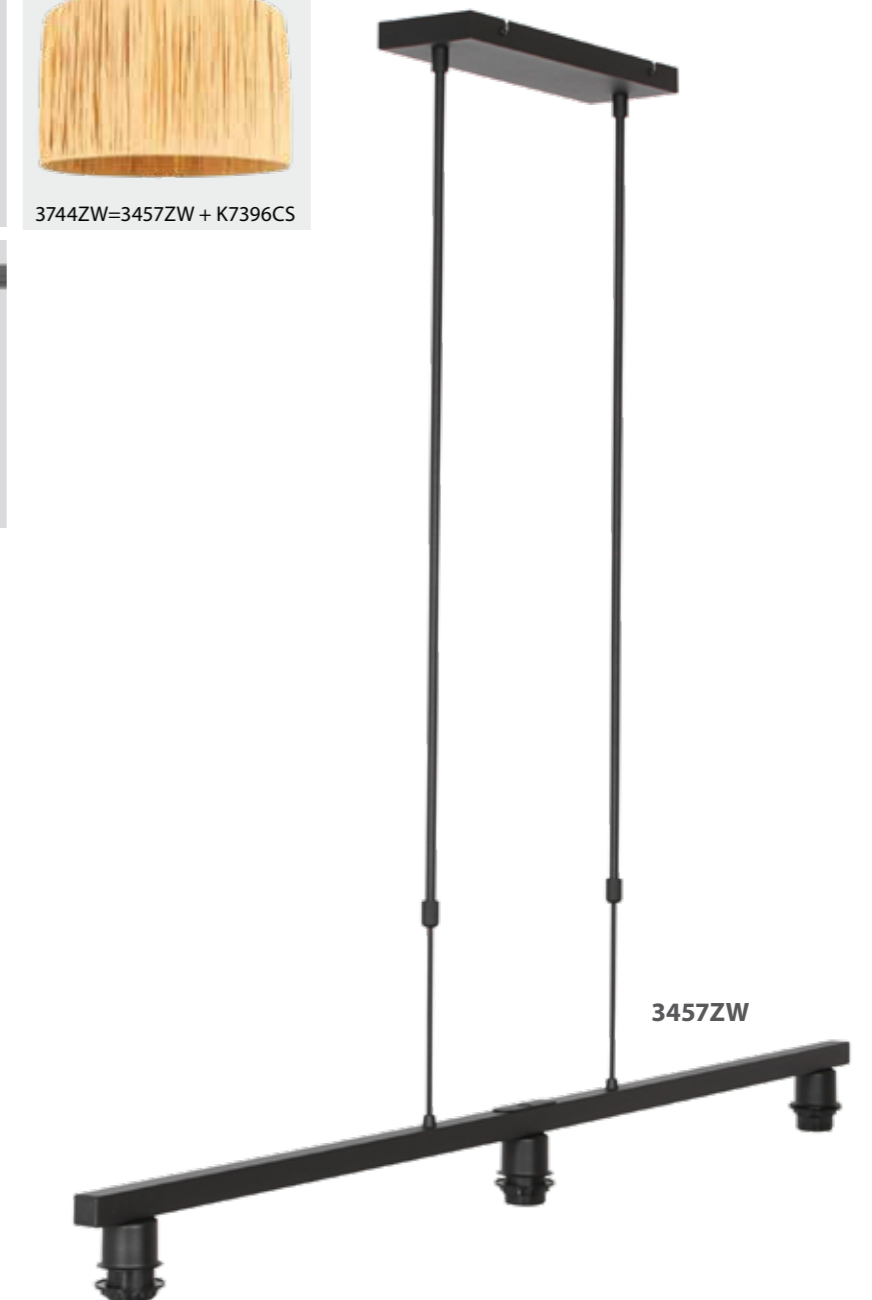

Stang

Article	Electrification	L x W x H
3457ZW K7396	3 x E27	120 x 10 x 85-155 Ø30 x 18