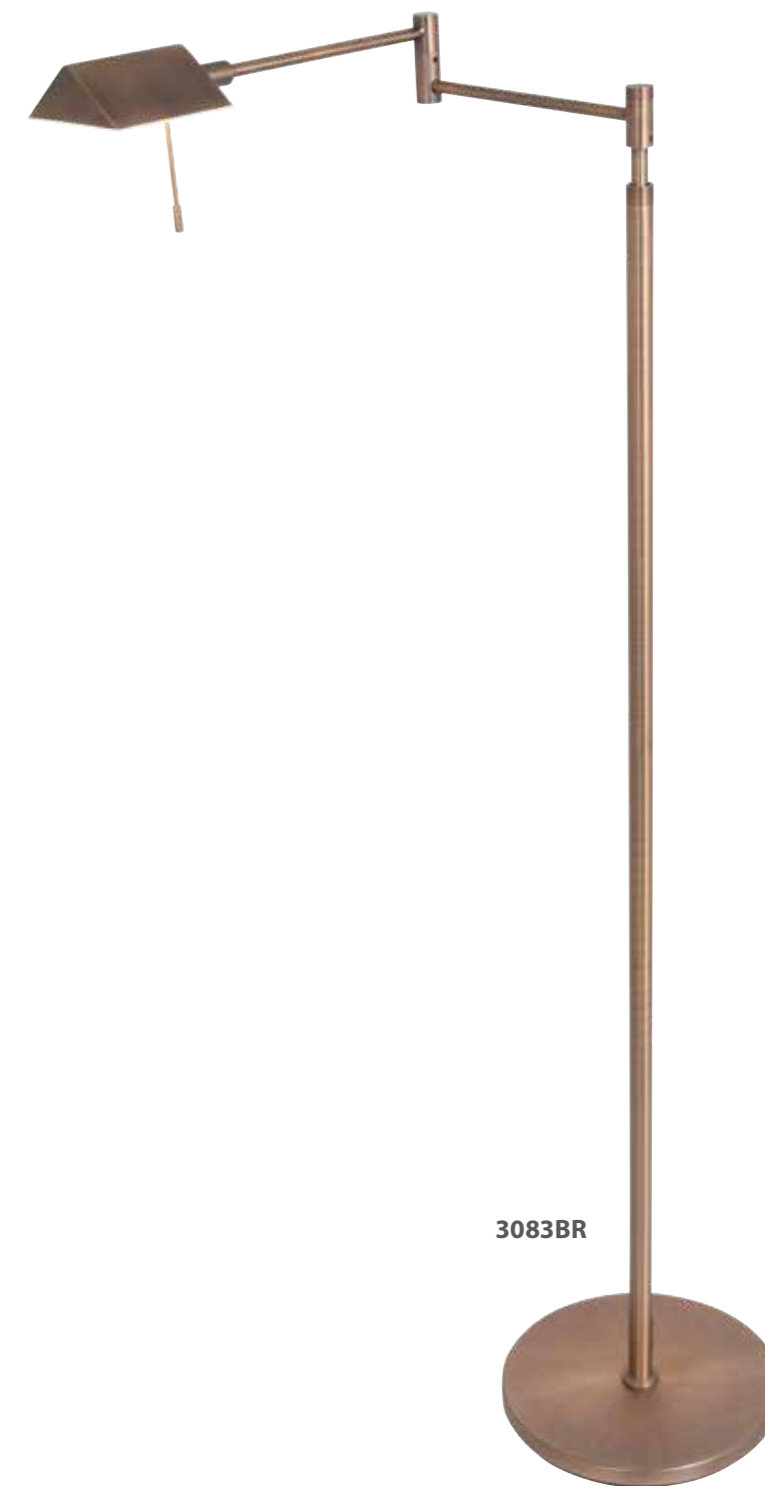

3083BR

2 charging ports

Retina

Article	Electrification	L x W x H	Extra information
3083	10W	22,5 x 60 x 100-125	2200-4000 Kelvin, 1000 Lumen, CRI90, push dimmer, dim to warm,
3402	10W	26-45 x 11 x 26 x 16,5	2200-4000 Kelvin, 1000 Lumen, CRI90, push dimmer, dim to warm, USB-A and USB-C port