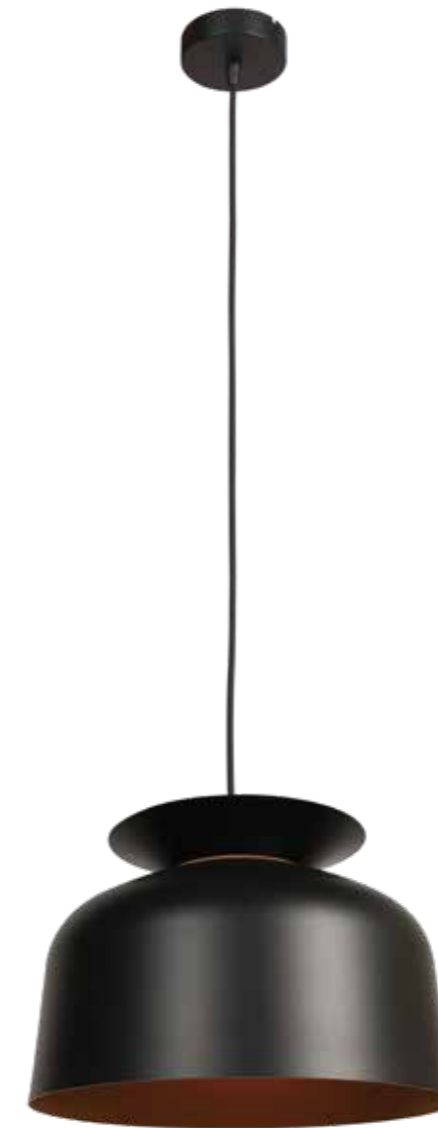

3067ZW

3068ZW

Aureole

Article	Electrification	L x W x H	Extra information
3067ZW	E27	Ø35 x 48-160	including a gold and a black ring
3068ZW	E27	Ø45 x 48-170	including a gold and a black ring

3682ZW

3684ZW

3683ZW