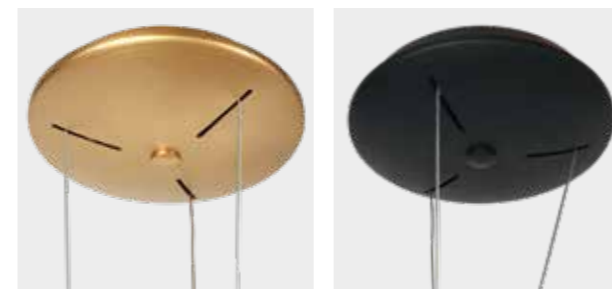

3655ST

3655ZW

3692GO

3692ZW

Ringlux

Article	Electrification	L x W x H	Extra information
3655	20W	Ø32 x 7,5	2700 Kelvin, 2000 Lumen, CRI90, dimmable driver
3692	50W	Ø60 x 40-150	2700 Kelvin, 4000 Lumen, CRI90, dimmable driver