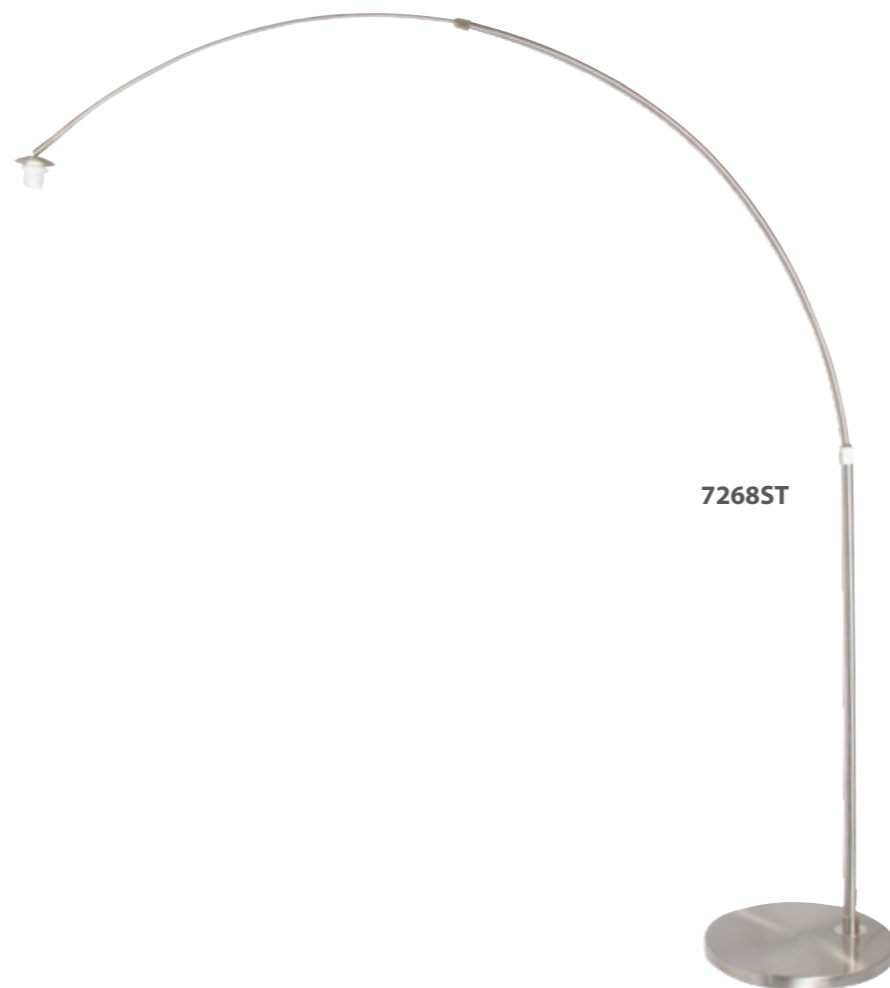

Sparkled Light

Article	Electrification	L x W x H	Extra information
3821ZW	E27	75 x 30 x 180	rotary switch on/off
K2676		Ø20 x 15	
K3084		Ø20 x 15	

Sparkled Light

Article	Electrification	L x W x H	Extra information
7268	E27	42 x 125-165 x 180-210	cable switch on/off
K1066		Ø50 x 20	
K11130/K10610		Ø38 x 24	
K1001		Ø45 x 40 x 28	
K10942S		Ø60 x 22,5	silk hood
K2000HS		Ø60 x 25	
K2001HS		Ø60 x 25	