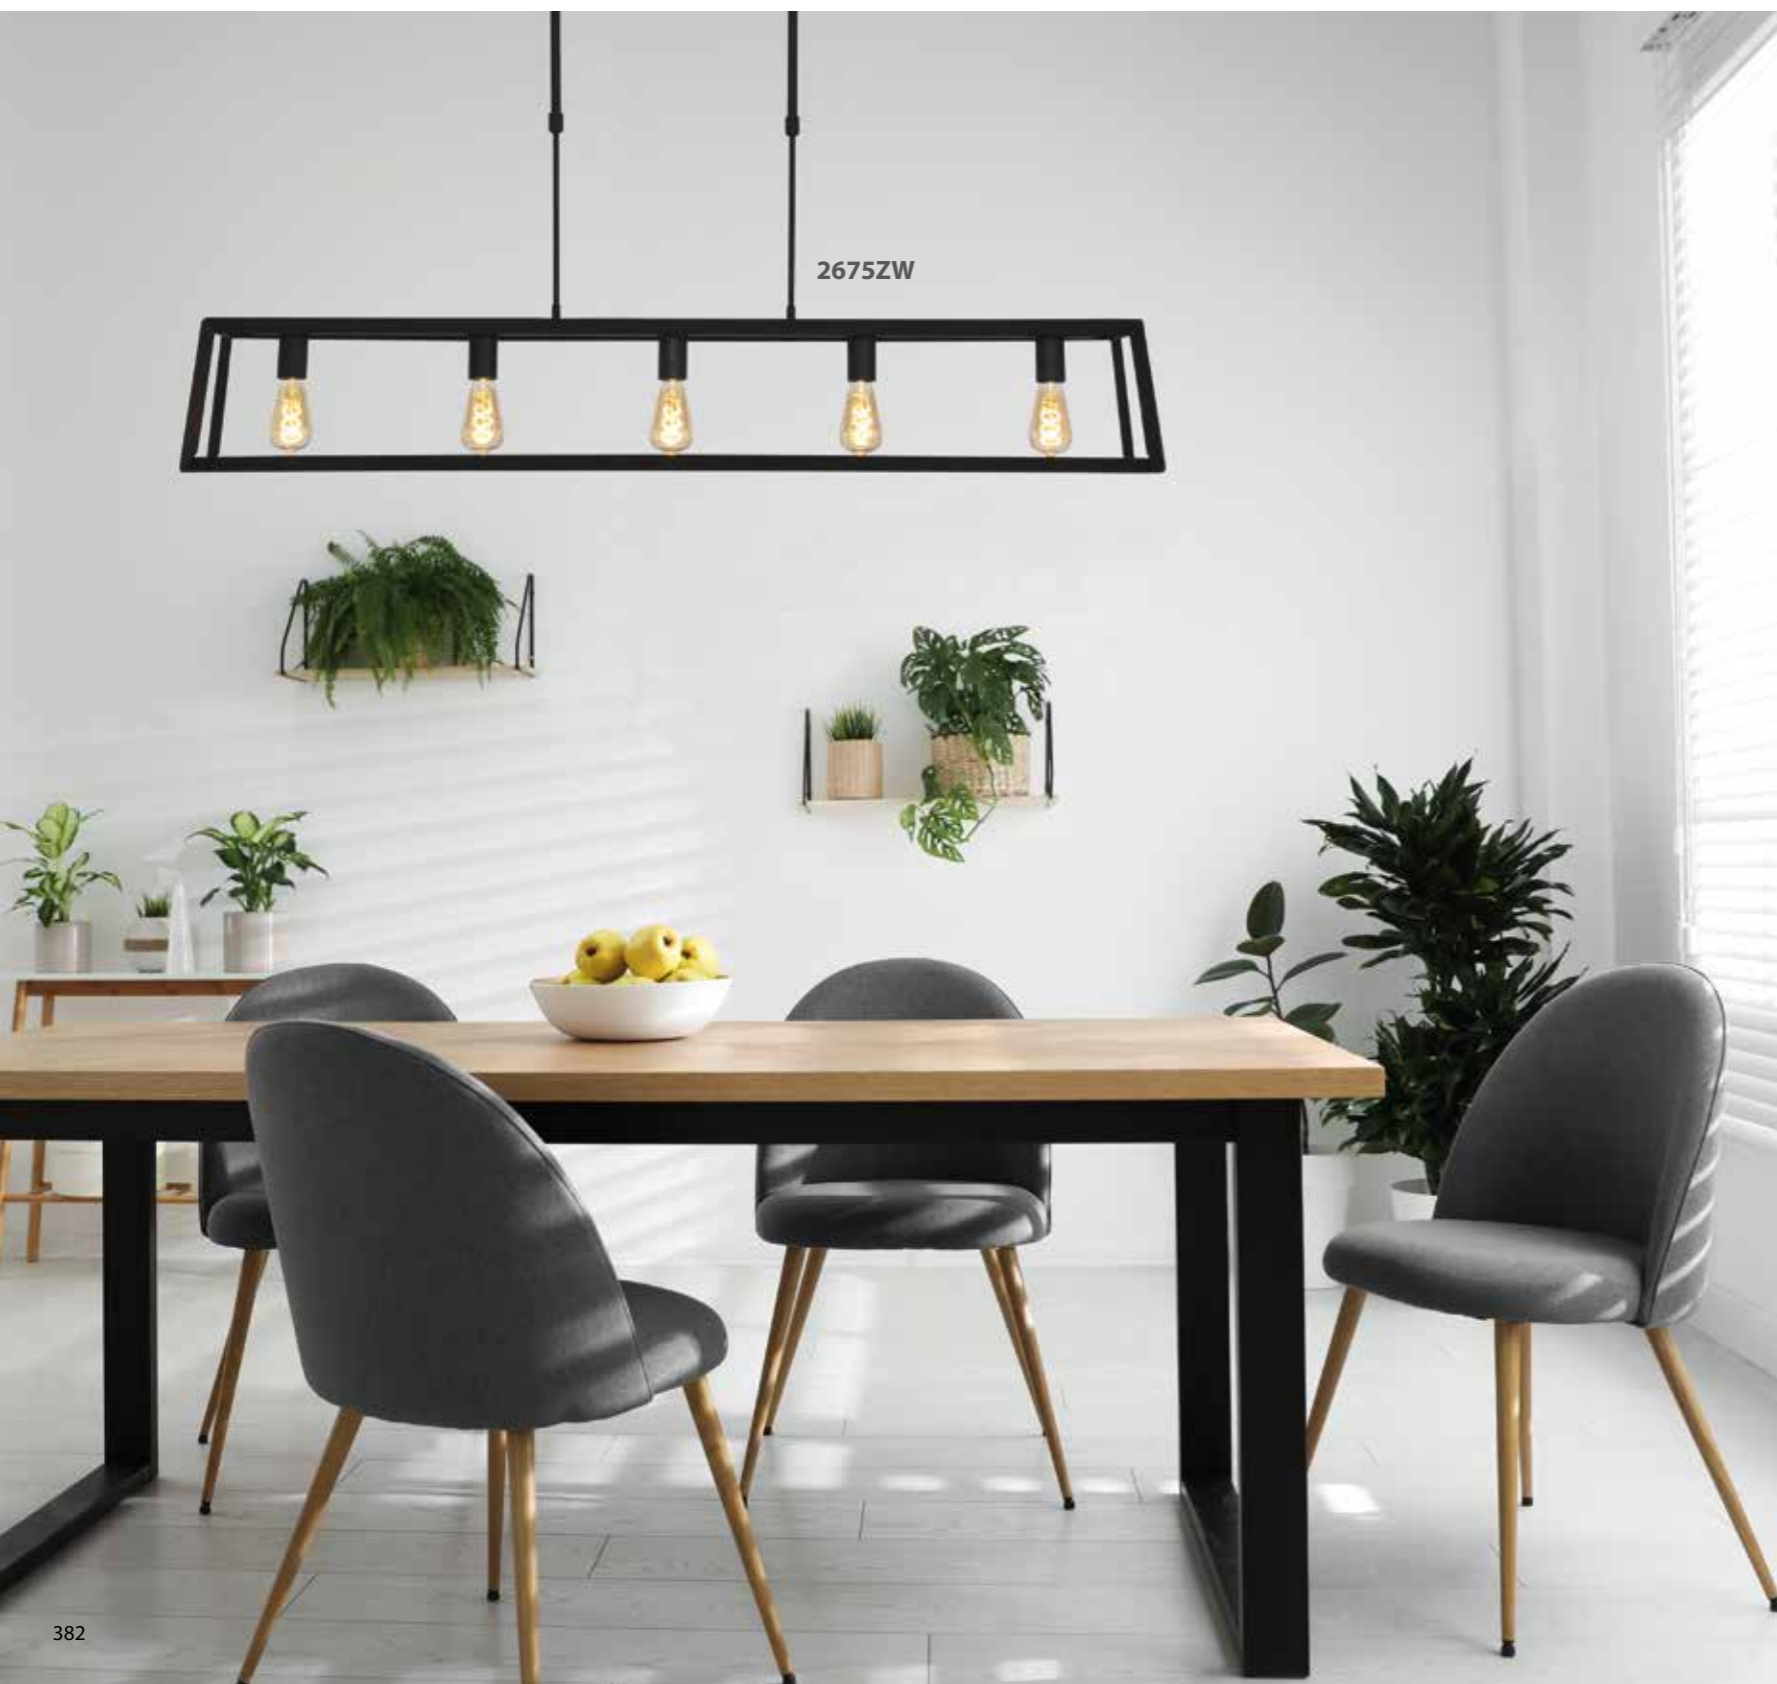

2675ZW

MEXLITE

1705ZW

Buckley

Article	Electrification	L x W x H	Extra information
1705ZW	4 x E27	100 x 20 x 90-130	excluding light source
2675ZW	5 x E27	140 x 20 x 120-145	excluding light source