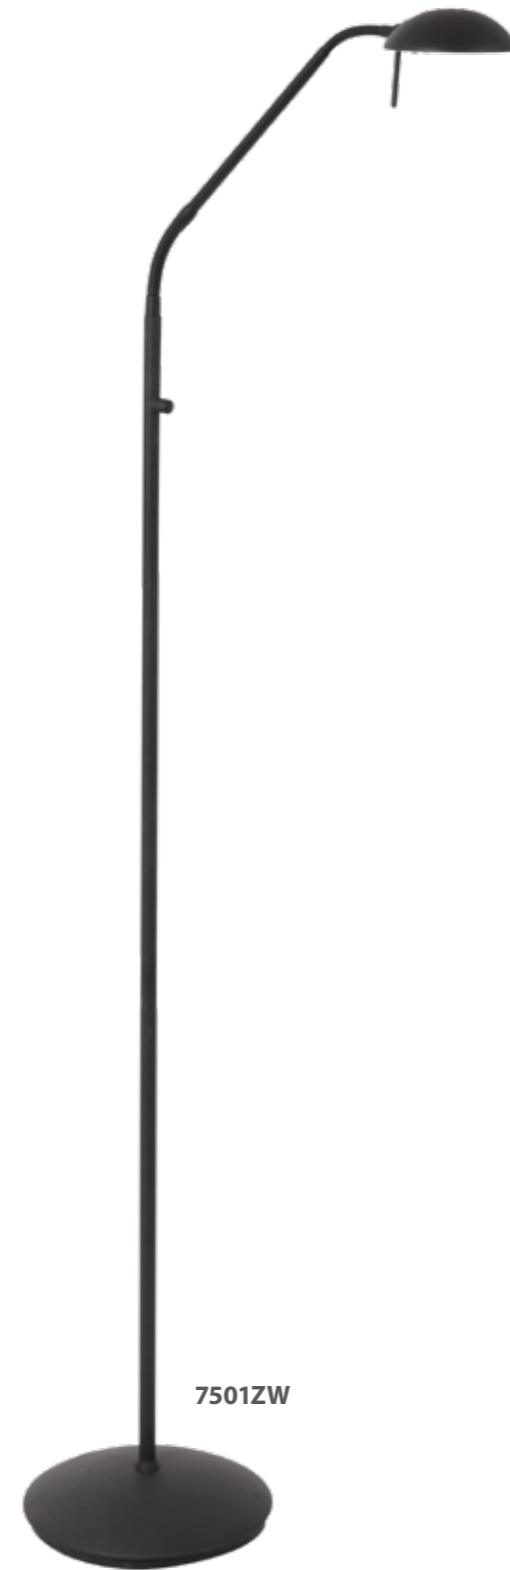

7501ZW

Biron

Article	Electrification	L x W x H	Extra information
7500ZW	8W + 23W	27 x 52 x 180	2700 Kelvin, 650 + 2000 Lumen, 2 x rotary dimmer
7501ZW	8W	25 x 45 x 150	2700 Kelvin, 650 Lumen, push dimmer
7502ZW	8W	17 x 35 x 60	2700 Kelvin, 650 Lumen, rotary dimmer