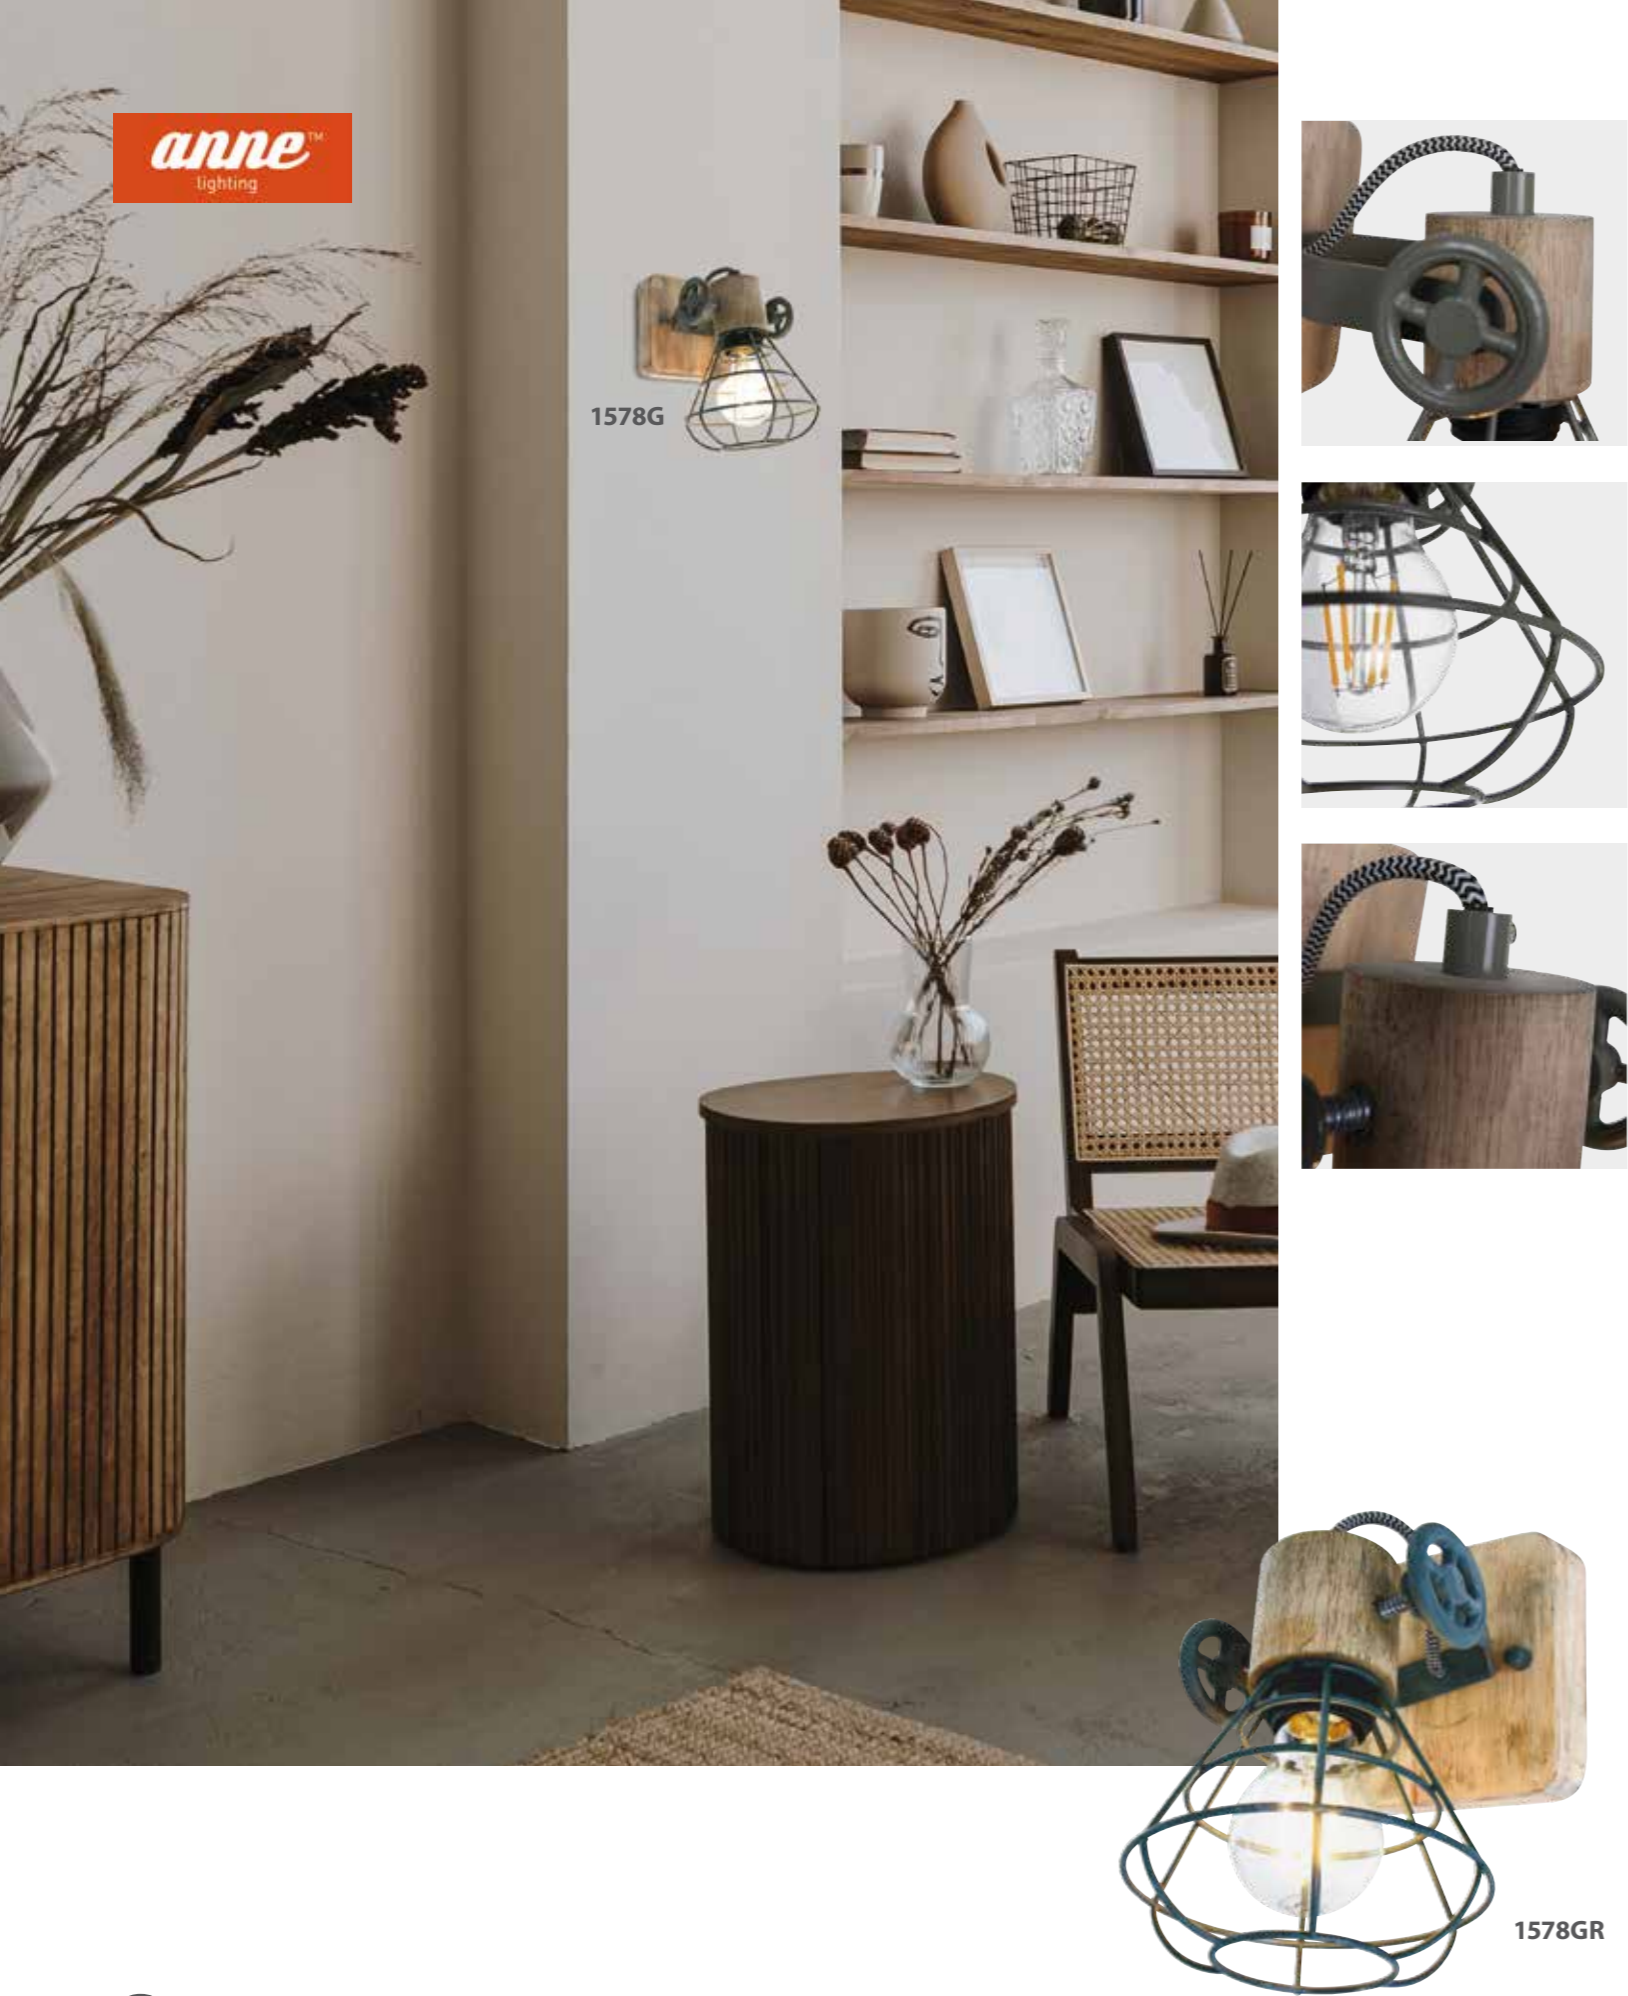

1578G

7872ZW

1578GR

Geurnsey

Article	Electrification	L x W x H
1578	E27	14 x 27 x 18

Mark III

Article	Electrification	L x W x H
7872ZW	E27	Ø48 x 70-215