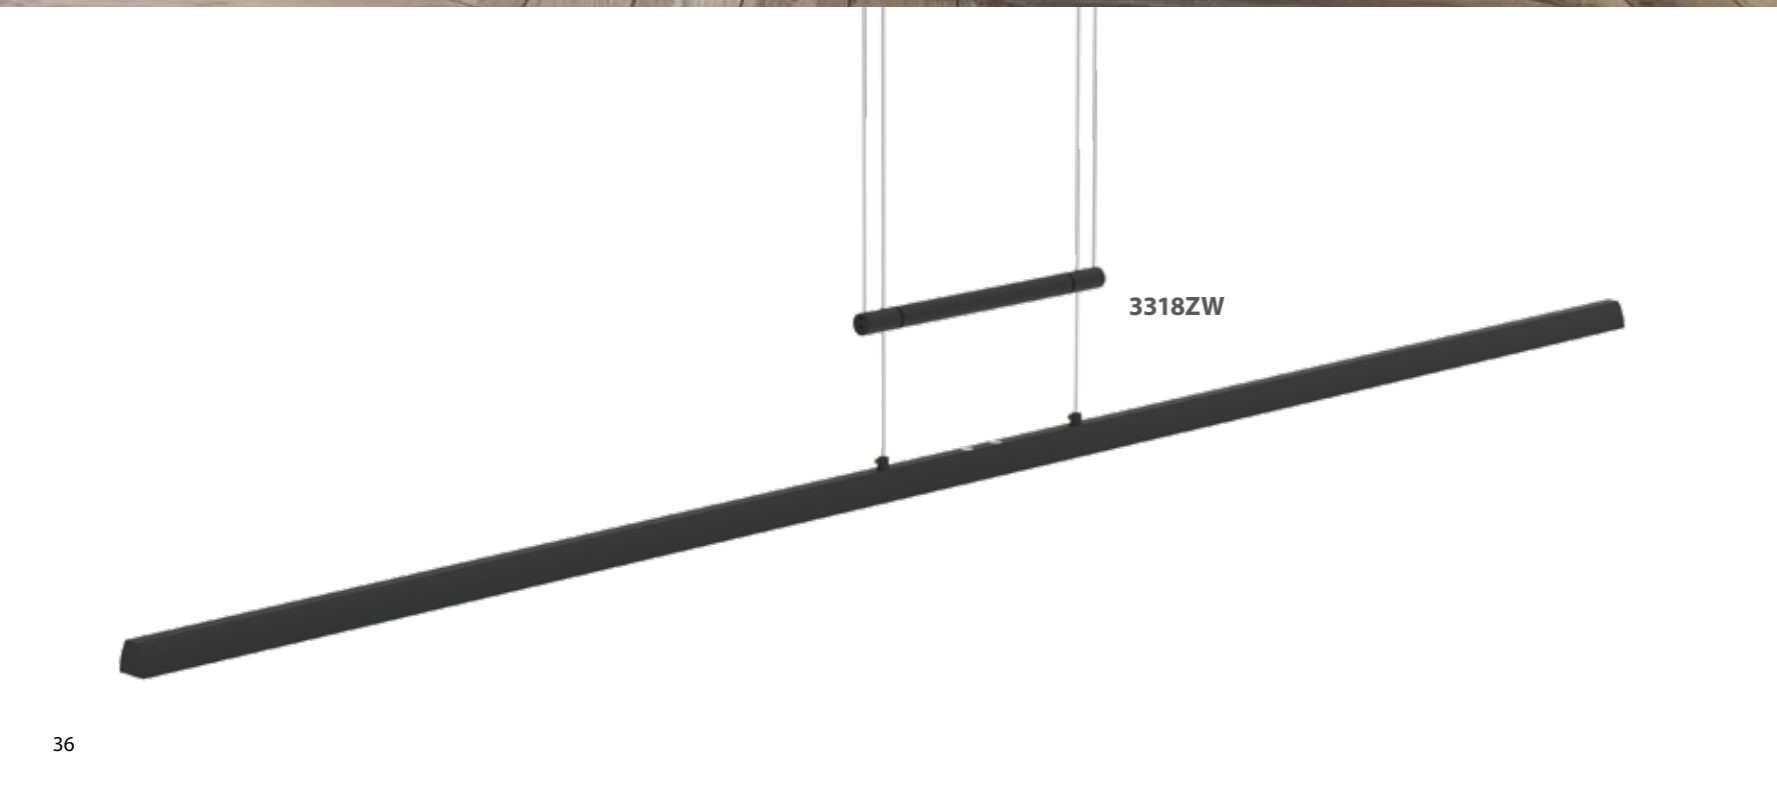

3318ZW

Profilo

Article	Electrification	L x W x H	Extra information
3317	16,8W	114,5 x 3 x 80-170	2200-4000 Kelvin, 1700 Lumen, CRI90, dimmable and light color adjustable
3318	21W	150,5 x 3 x 80-170	2200-4000 Kelvin, 2100 Lumen, CRI90, dimmable and light color adjustable