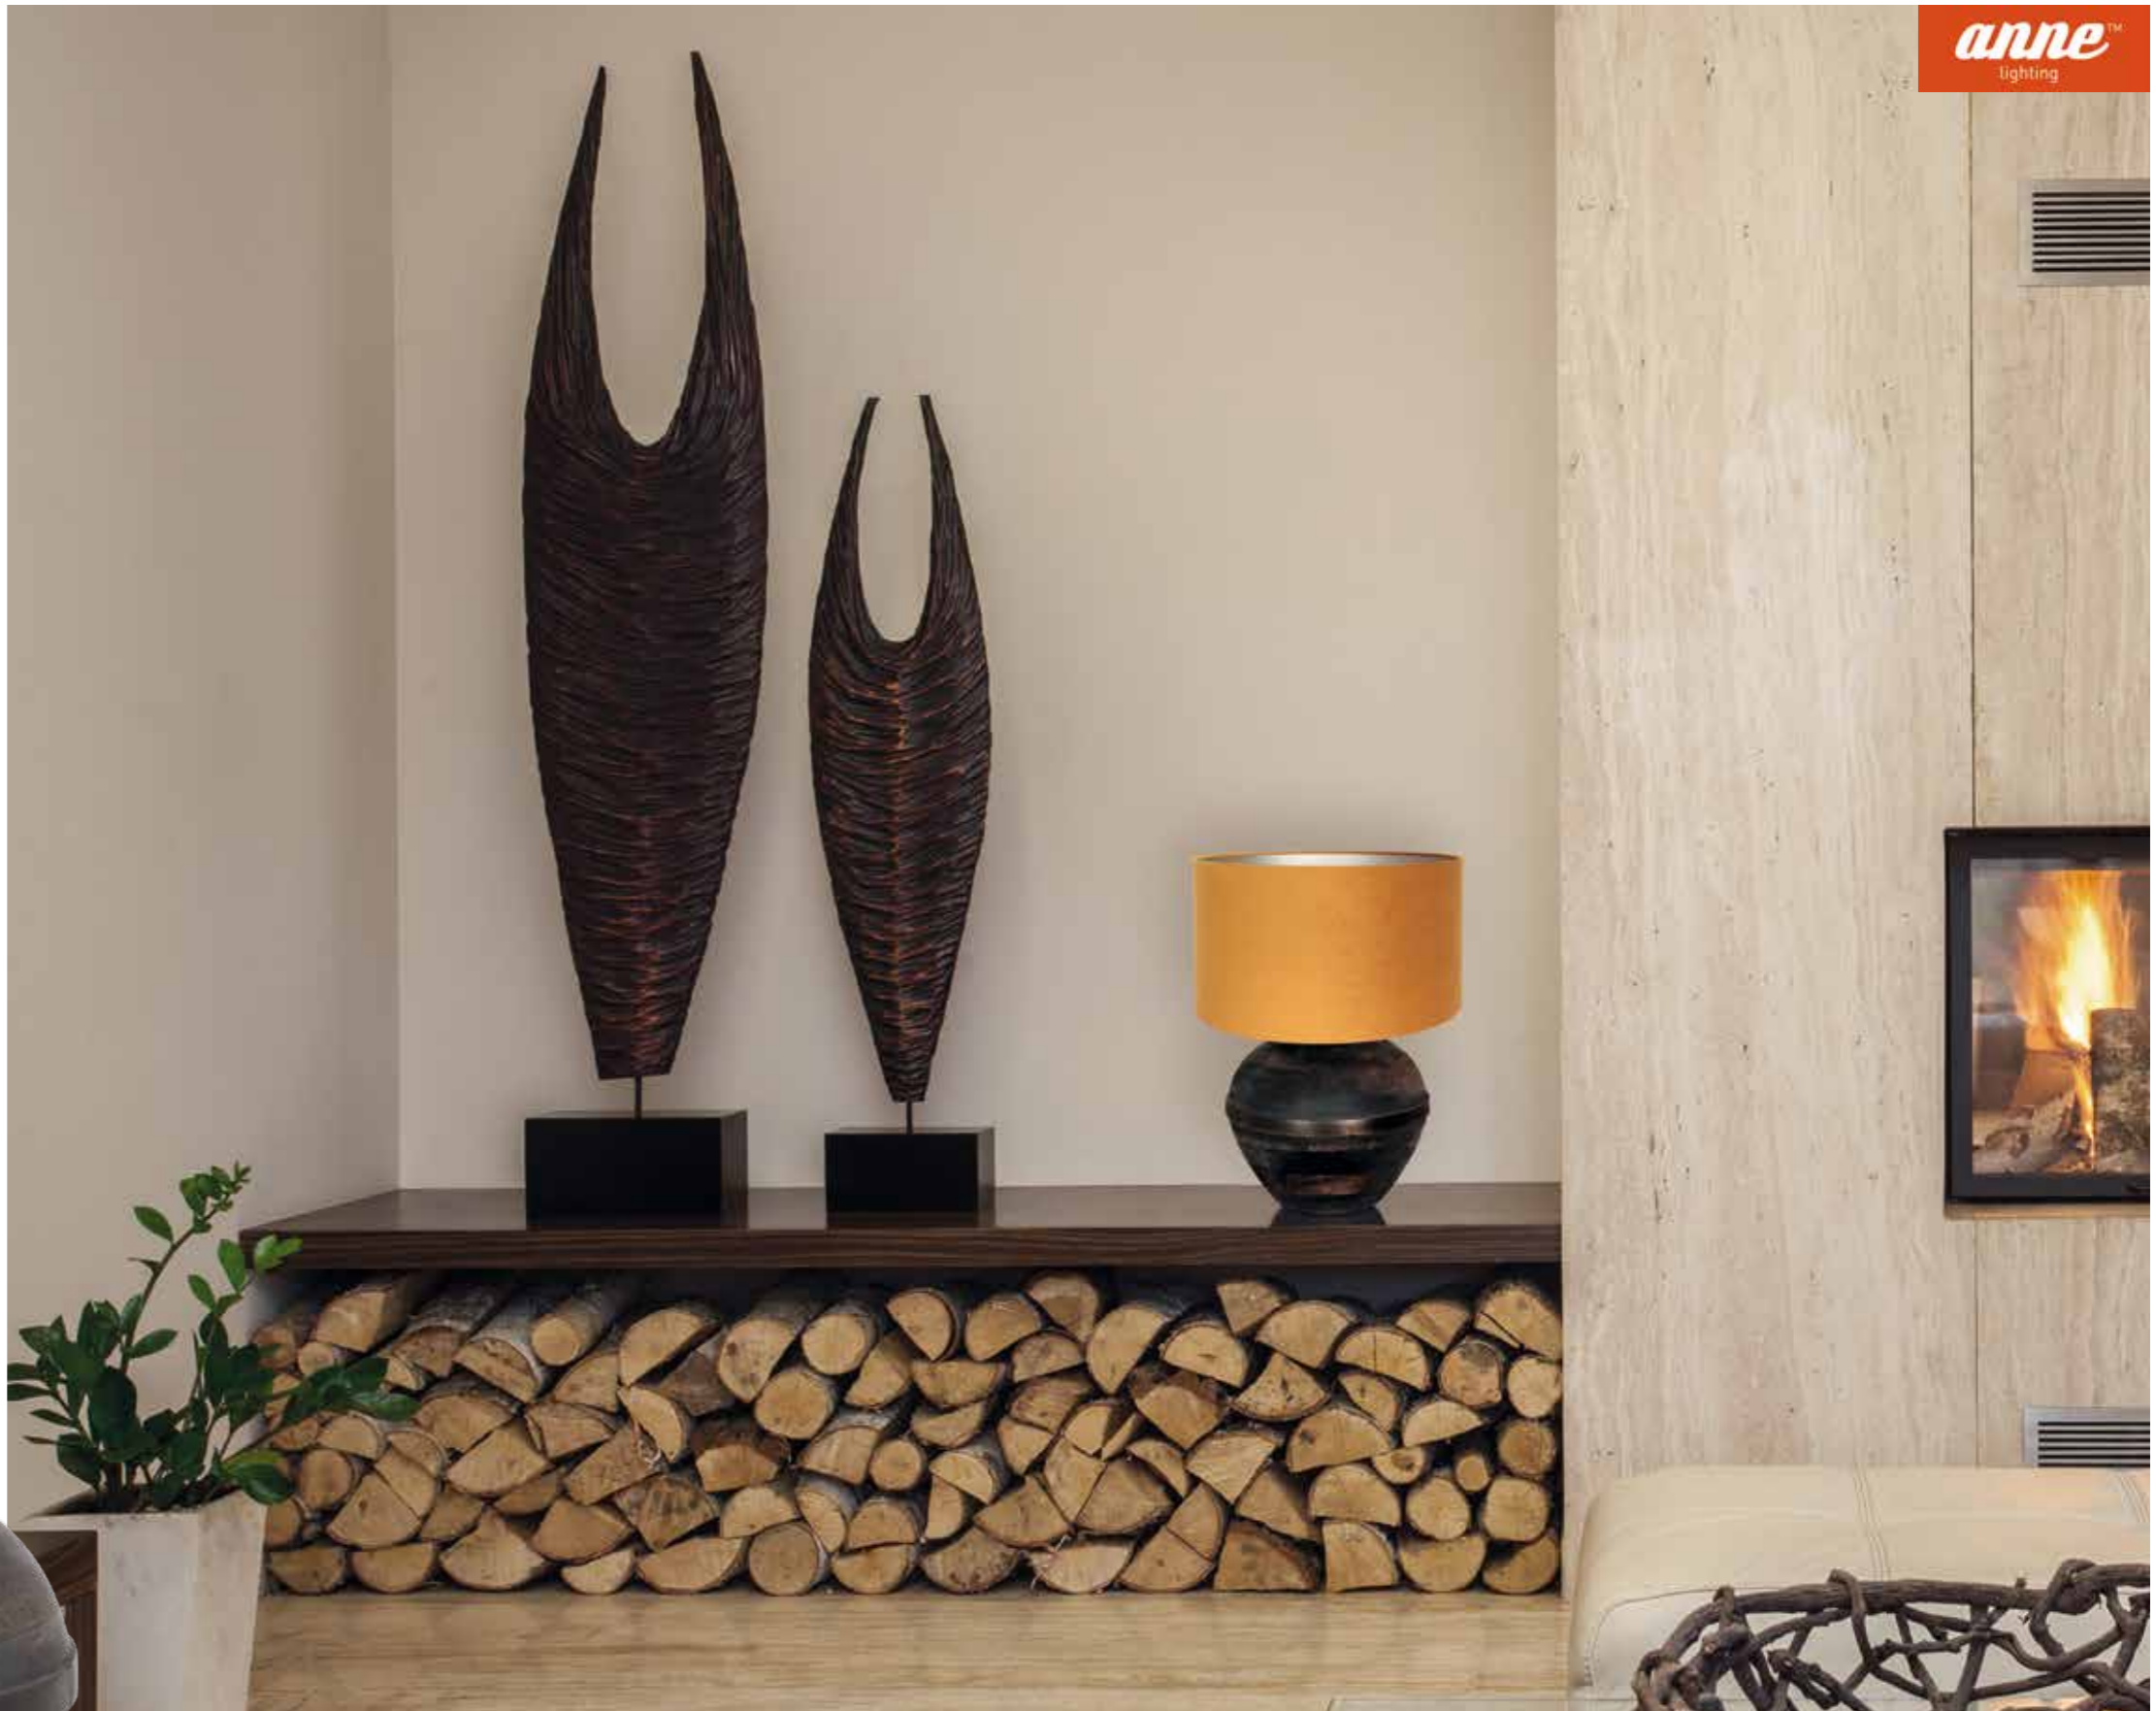

Lyons

Article	Electrification	L x W x H	Extra information
3465ZW	E27	Ø35 x 40	cable switch on/off
K1068		Ø40 x 20