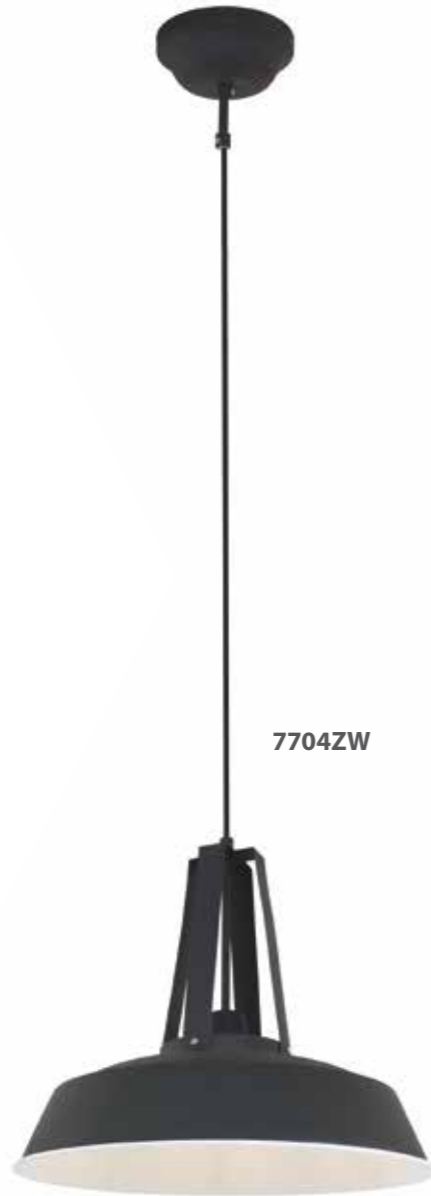

7704ZW

Eden

Article	Electrification	L x W x H
7704	E27	Ø42 x 45-200