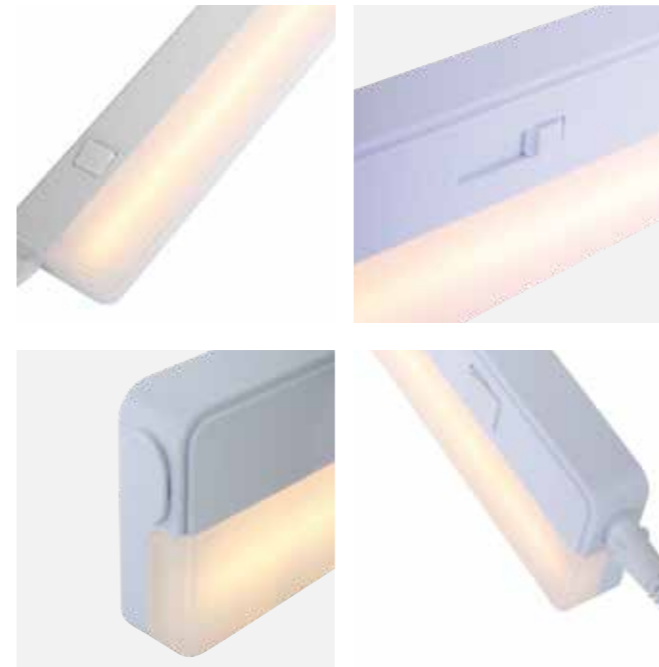

Ceiling and wall

Article	Electrification	L x W x H	Extra information
7922W	5,5W	34,5 x 6,5 x 2	3000 Kelvin, 495 Lumen, built-in dimmer
7923W	8,5W	58 x 6,5 x 2	3000 Kelvin, 765 Lumen, built-in dimmer