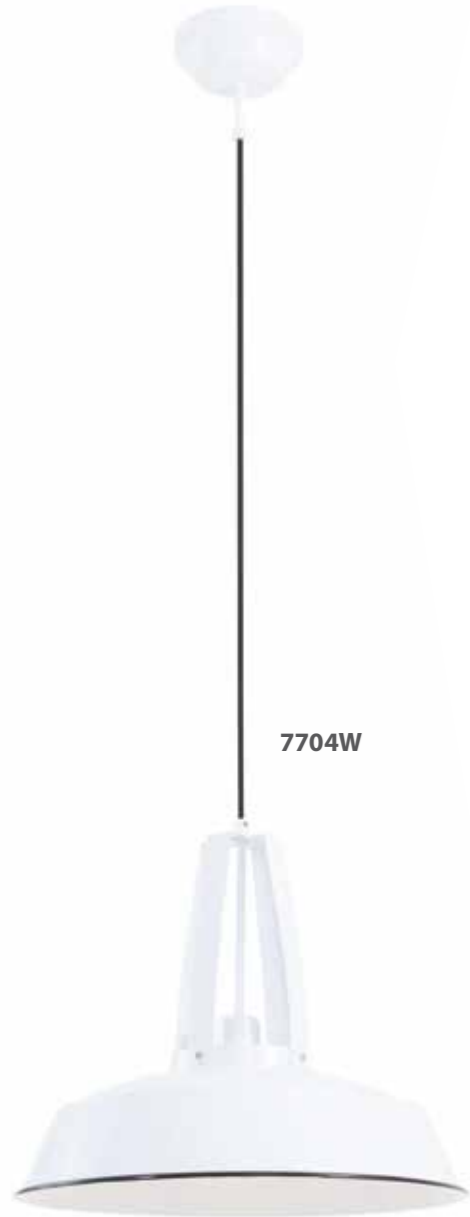

7704W

Eden

Article	Electrification	L x W x H
7704	E27	Ø42 x 45-200