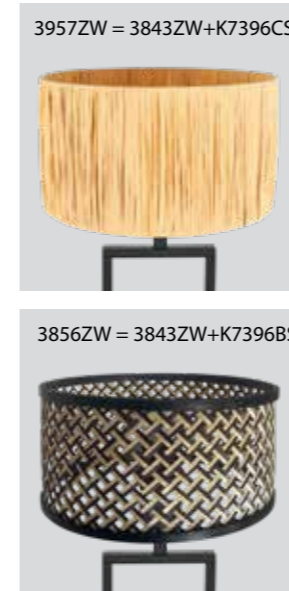

Stang

Article	Electrification	L x W x H	Extra information
2996ZW	E27	17 x 17 x 44	rotary on/off switch
2997ZW	E27	28 x 18 x 160	rotary on/off switch
K2131/ K7396		Ø30 x 18	

3084ZW

3085ZW

Stang

Article	Electrification	L x W x H	Extra information
3084ZW	E27	14 x 14 x 30	rotary on/off switch
3085ZW	E27	11 x 17,7 x 15	rotary on/off switch
K2676		Ø20 x 15	
K3084		Ø20 x 15	