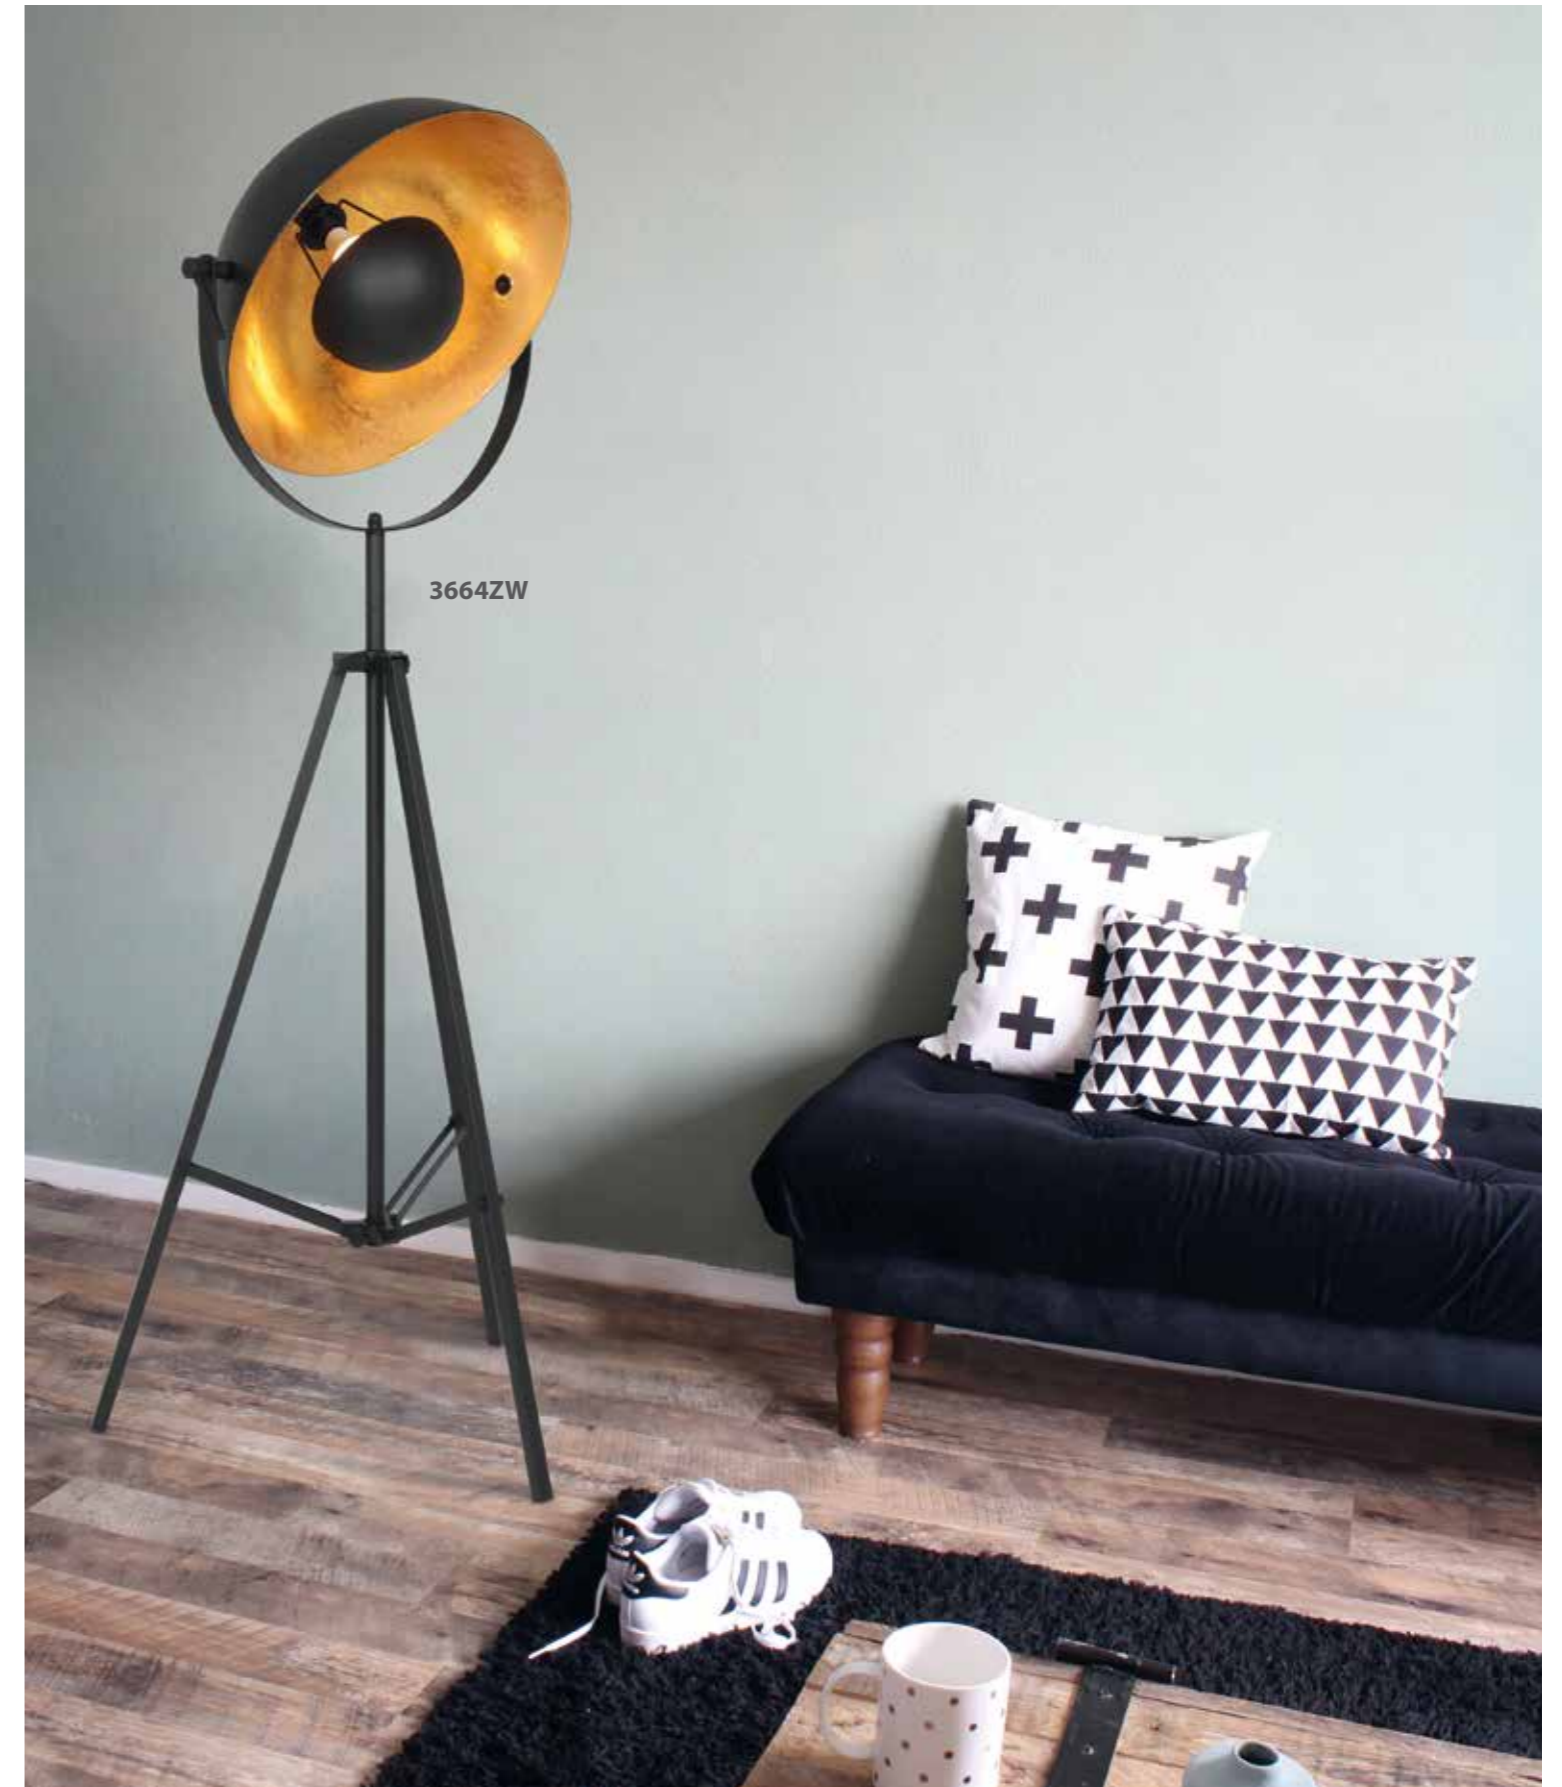

3664ZW

Sunflower

Article	Electrification	L x W x H	Extra information
3664ZW	E27	Ø74 x 163	switch on/off