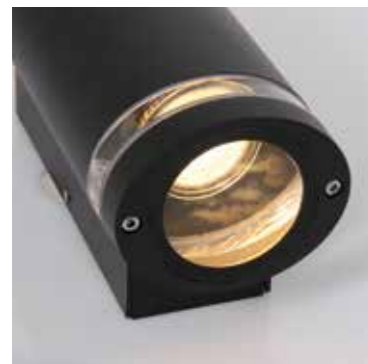

Outdoor collection

Article	Electrification	L x W x H	Extra information
2726ZW	2 x 4W GU10	9 x 11 x 23	2700 Kelvin, 2 x 345 Lumen, darkness switch, IP44
3820ZW	2 x 3W	11,8 x 13,8 x 10	2700 Kelvin, 2 x 240 Lumen, darkness switch, IP54