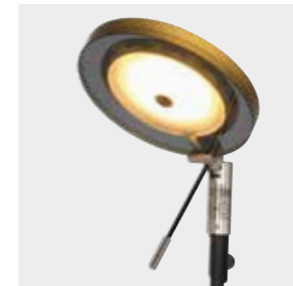

Turound

Article	Electrification	L x W x H	Extra information
2663ZW	10W + 40W	27 x 58 x 187	2200 - 4000 Kelvin, 1000 + 4000 Lumen, CRI90, push dimmers, light color adjustable
2734ZW	10W	62 x 20-17	2200 - 4000 Kelvin, 1000 Lumen, CRI90, push dimmer, light color adjustable
3082ZW	10W	56 x 100-140	2200 - 4000 Kelvin, 1000 Lumen, CRI90, push dimmer, light color adjustable