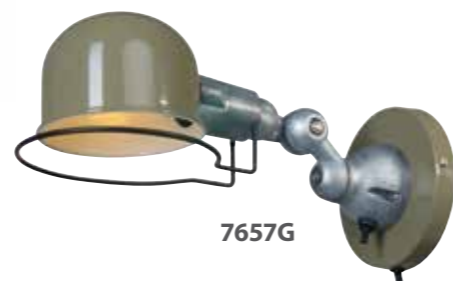

MEXLITE

7656G

7657G

7656ZW

7655G

7657ZW

7655ZW

Davin

Article	Electrification	L x W x H	Extra information
7655	E14	Ø16 x 40-68	switch on/off
7656	E14	10 x 80 x 20	switch on/off
7657	E14	10 x 29 x 15	switch on/off