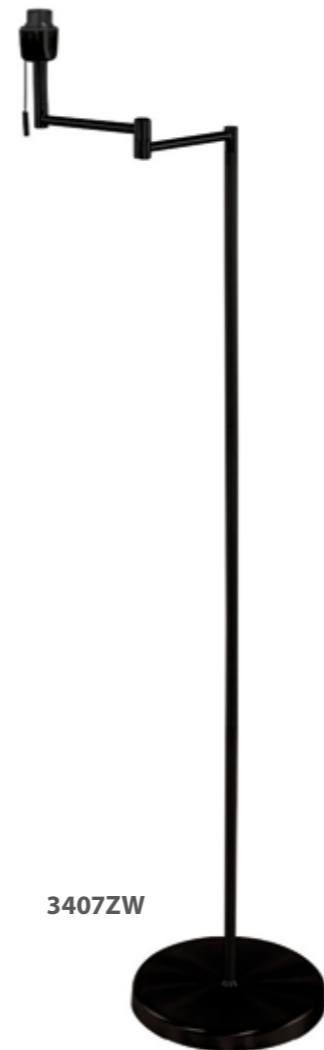

Bella

Article	Electrification	L x W x H	Extra information
3407ZW	E27	Ø45 x 135	pull switch on/off
K7396		Ø30 x 18	E27 support
K2131		Ø30 x 20	E27 support
K5894		Ø30 x 18	E27 support