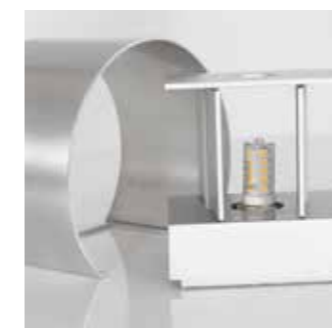

Litho

Article	Electrification	L x W x H	Extra information
2431	9W	60 x 15,4 x 9	2200-4000 Kelvin, 850 Lumen, CRI90, push dimmer, light color adjustable

3366ZW

3366ST

3364ZW

3364ST

Muro

Article	Electrification	L x W x H	Extra information
3364	3W G9	13 x 11 x 8	2700 Kelvin, 300 Lumen, dimmable light source
3366	3W G9	12 x 14 x 12	2700 Kelvin, 300 Lumen, dimmable light source