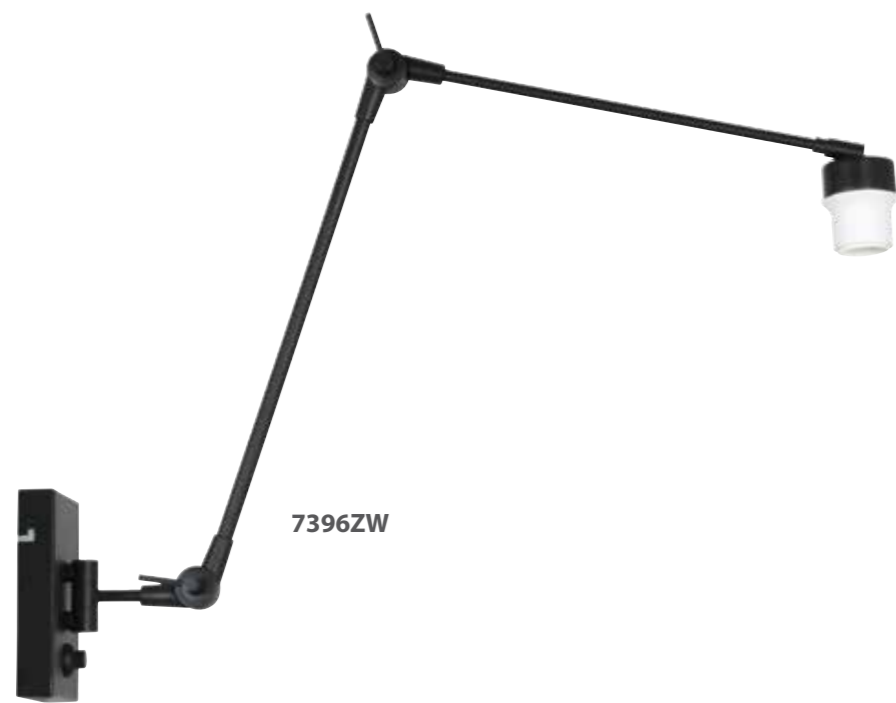

Prestige Chic

Article	Electrification	L x W x H	Extra information
7396	E27	80 x 15-45	rotary dimmer
K1007		Ø25 x 30 x 18	
K2131		Ø30 x 18	
K7396		Ø30 x 18