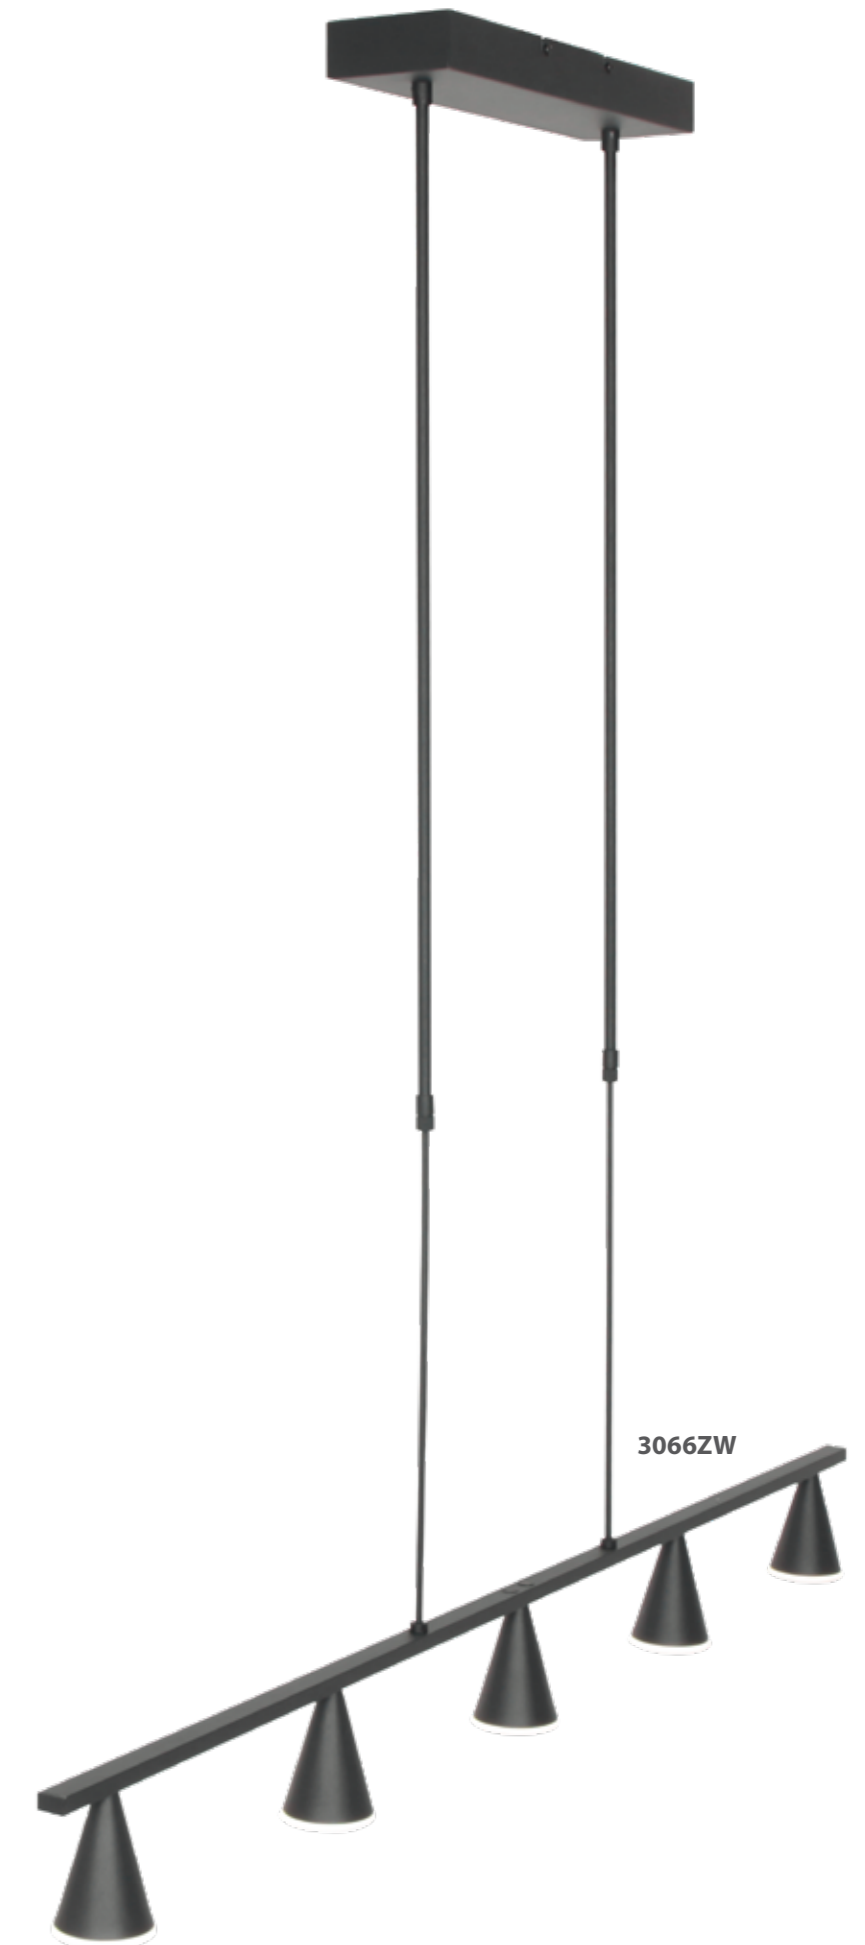

Vortex

Article	Electrification	L x W x H	Extra information
3066	5 x 5W	120 x 9,5 x 140	2700-4000 Kelvin, 1100 Lumen, CRI85, touch dimmer and color adjustable in steps