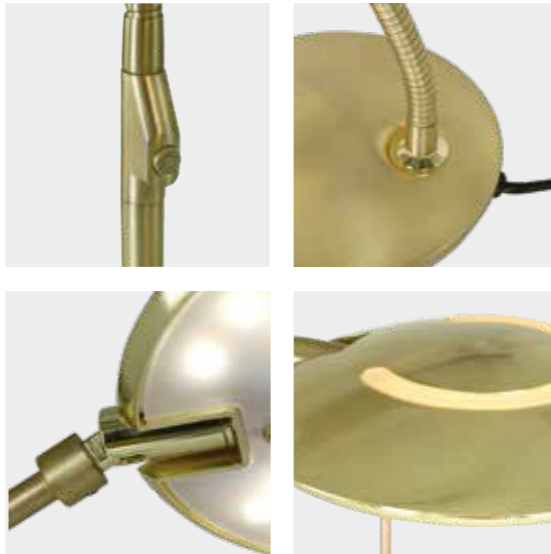

7910ME

Zenith

Article	Electrification	L x W x H	Extra information
1470ME	6W	Ø15,5 x 42	2200-4000 Kelvin, 700 Lumen, CRI90, push dimmer, light color adjustable
7860ME	6W + 30W	Ø28 x 185	2200-4000 Kelvin, 700 + 3000 Lumen, CRI90, push dimmers, light color adjustable
7910ME	6W	Ø22 x 118-150	2200-4000 Kelvin, 700 Lumen, CRI90, push dimmer, light color adjustable