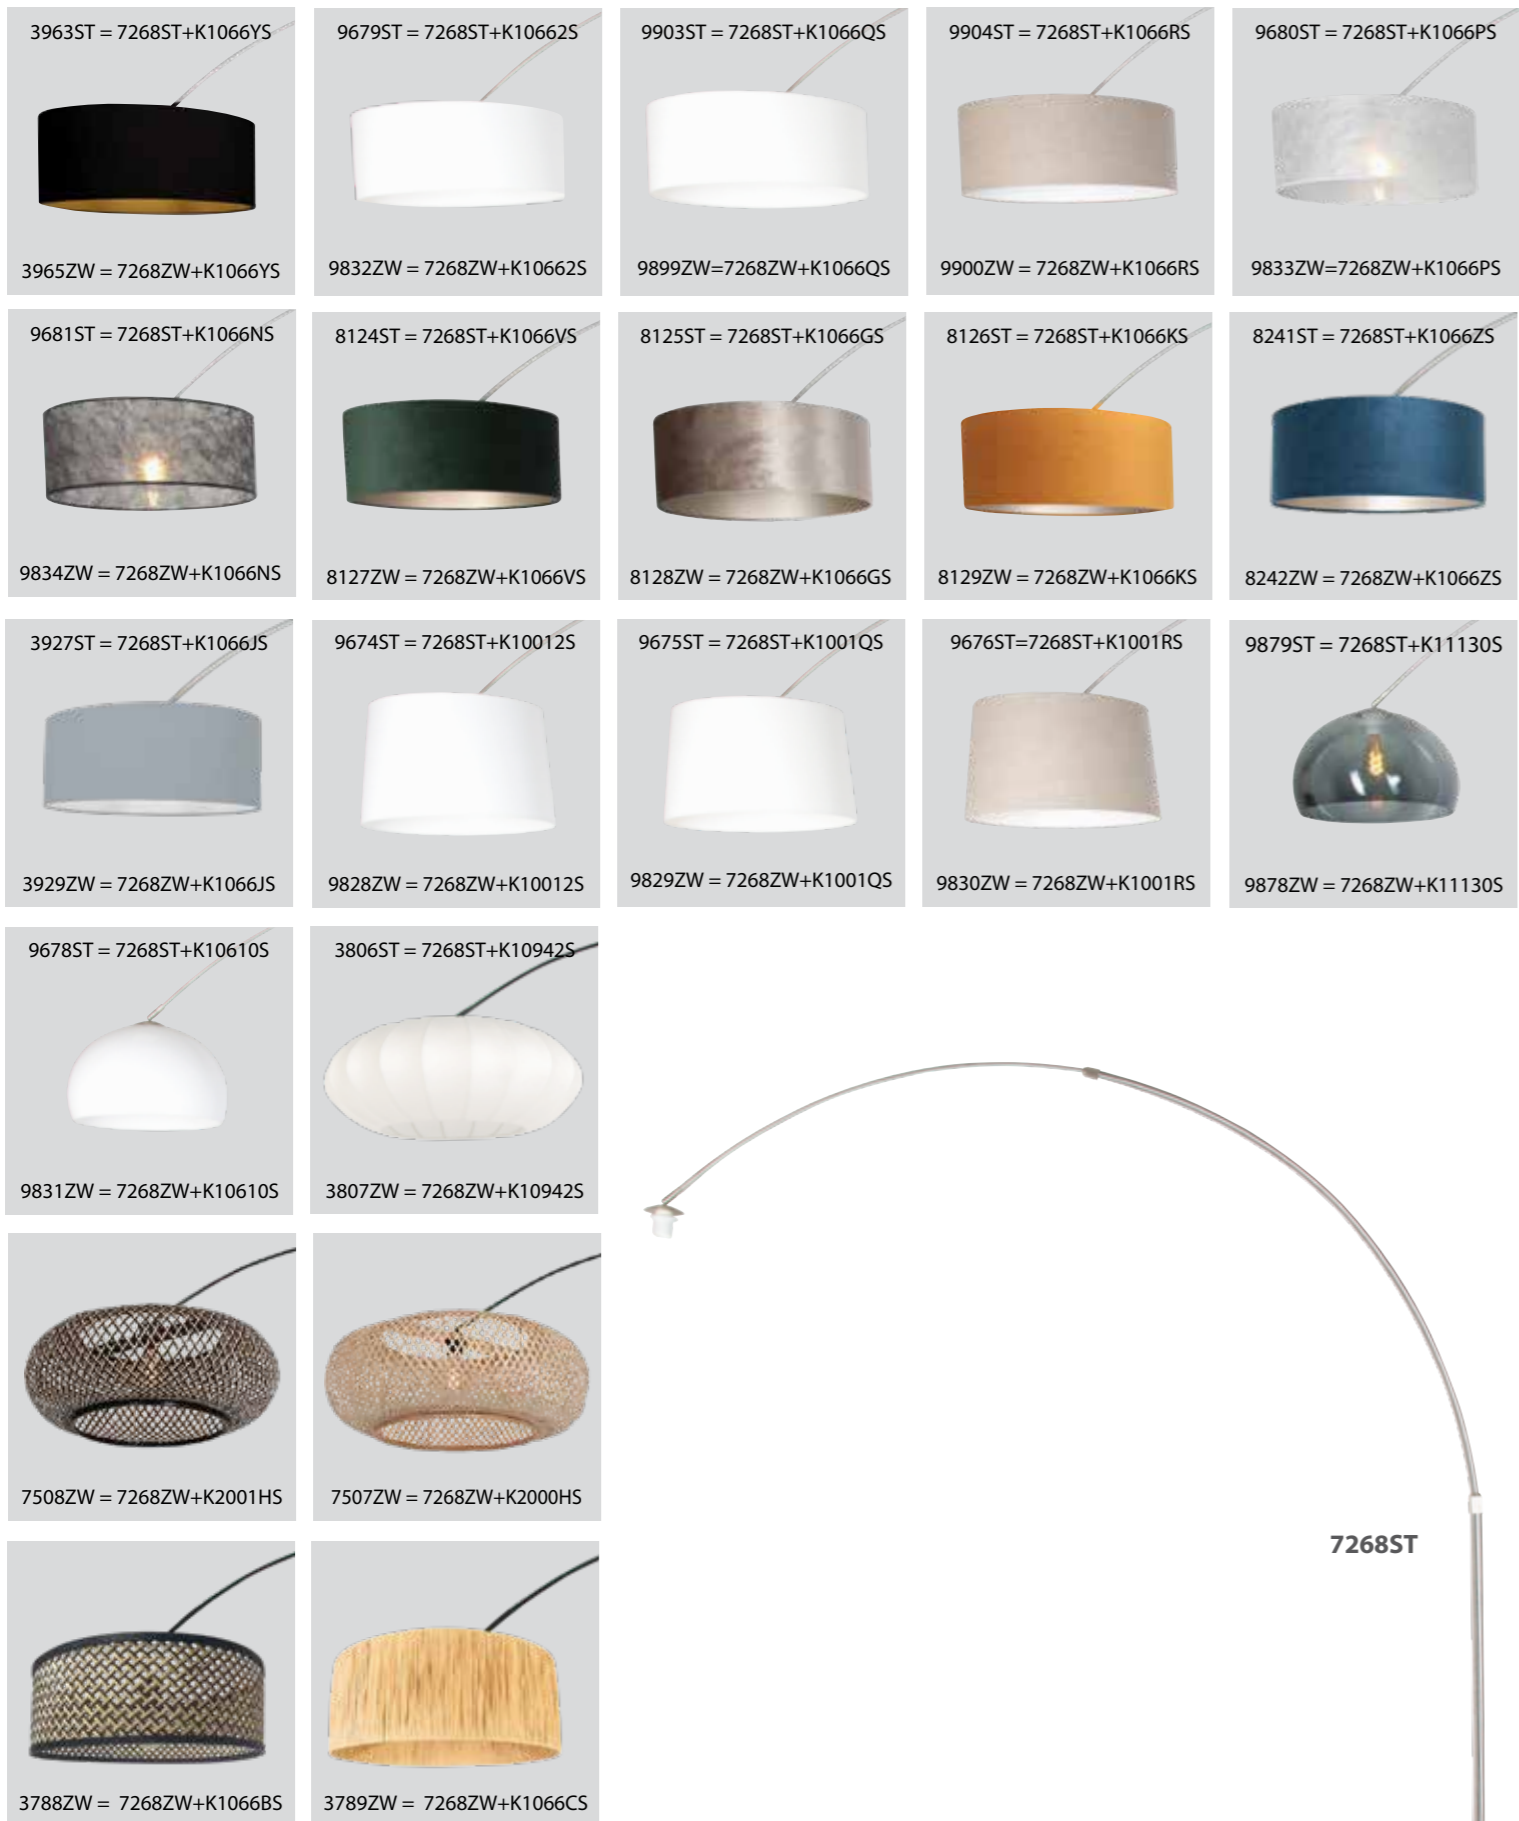

Sparkled Light

Article	Electrification	L x W x H	Extra information
3821ZW	E27	75 x 30 x 180	rotary switch on/off
K2676		Ø20 x 15	
K3084		Ø20 x 15	

Sparkled Light

Article	Electrification	L x W x H	Extra information
7268	E27	42 x 125-165 x 180-210	cable switch on/off
K1066		Ø50 x 20	
K11130/K10610		Ø38 x 24	
K1001		Ø45 x 40 x 28	
K10942S		Ø60 x 22,5	silk hood
K2000HS		Ø60 x 25	
K2001HS		Ø60 x 25	