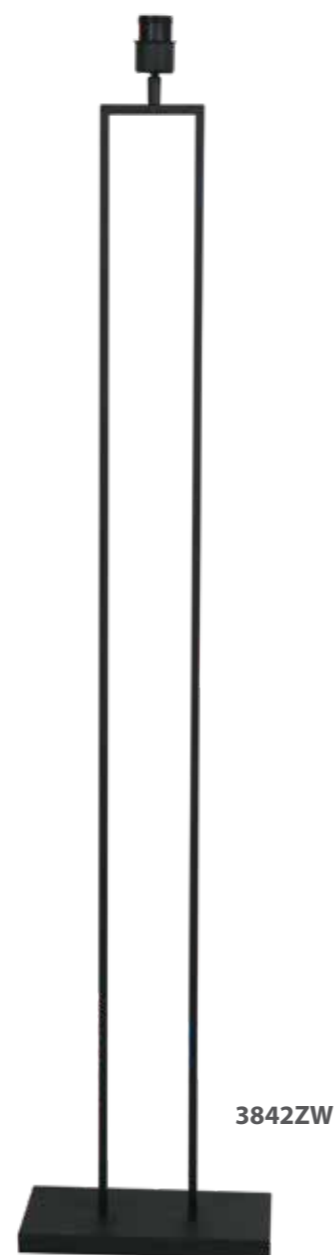

Stang

Article	Electrification	L x W x H	Extra information
2996ZW	E27	17 x 17 x 44	rotary on/off switch
2997ZW	E27	28 x 18 x 160	rotary on/off switch
K2131/ K7396		Ø30 x 18	

3084ZW

3085ZW

Stang

Article	Electrification	L x W x H	Extra information
3084ZW	E27	14 x 14 x 30	rotary on/off switch
3085ZW	E27	11 x 17,7 x 15	rotary on/off switch
K2676		Ø20 x 15	
K3084		Ø20 x 15	