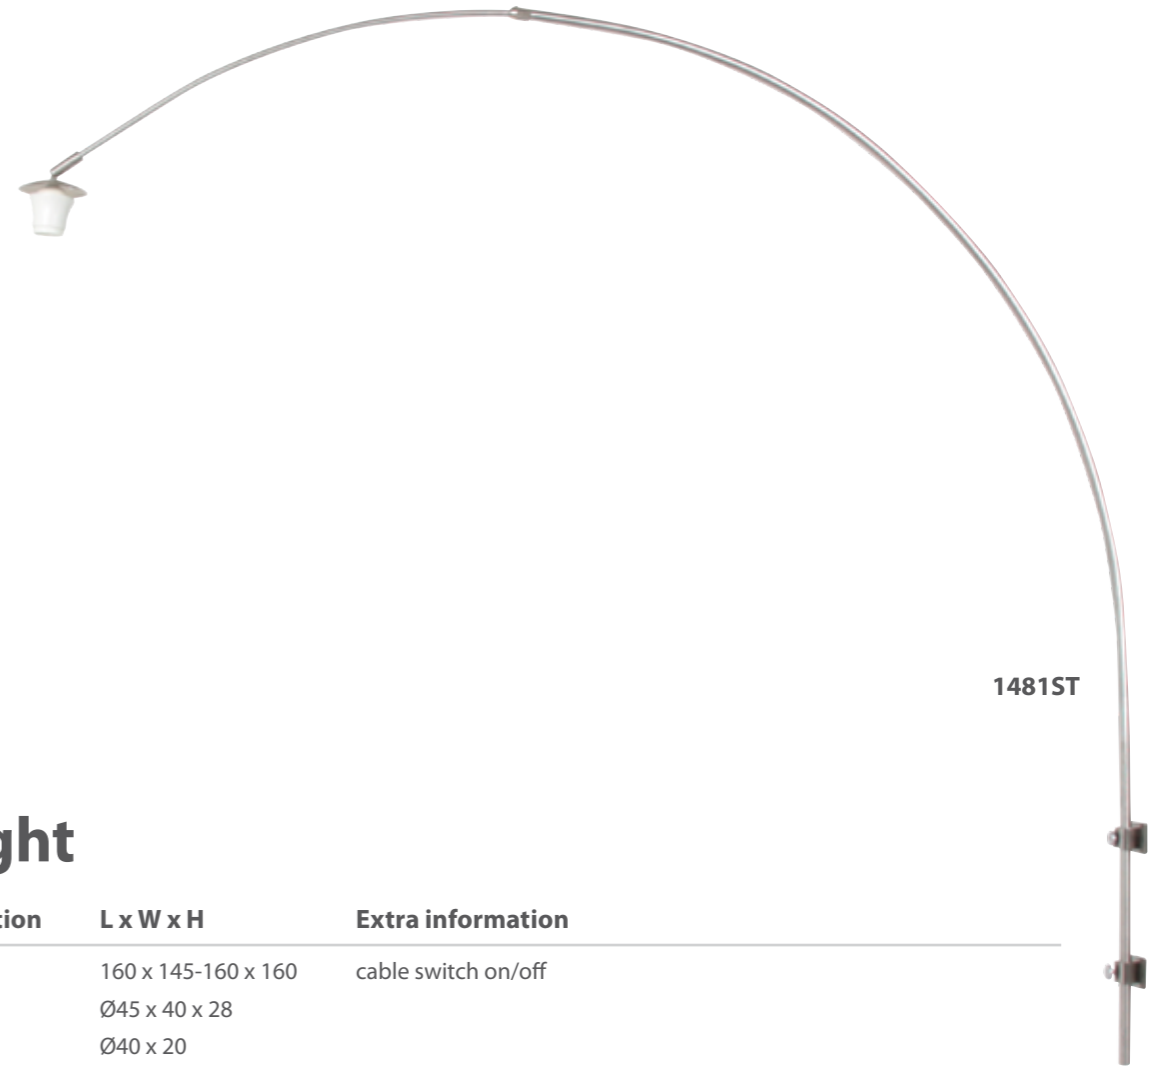

1481ST

Sparkled Light

Article	Electrification	L x W x H	Extra information
1481	E27	160 x 145-160 x 160	cable switch on/off
K1001		Ø45 x 40 x 28	
K1068		Ø40 x 20	
K11130/K10610		Ø38 x 24