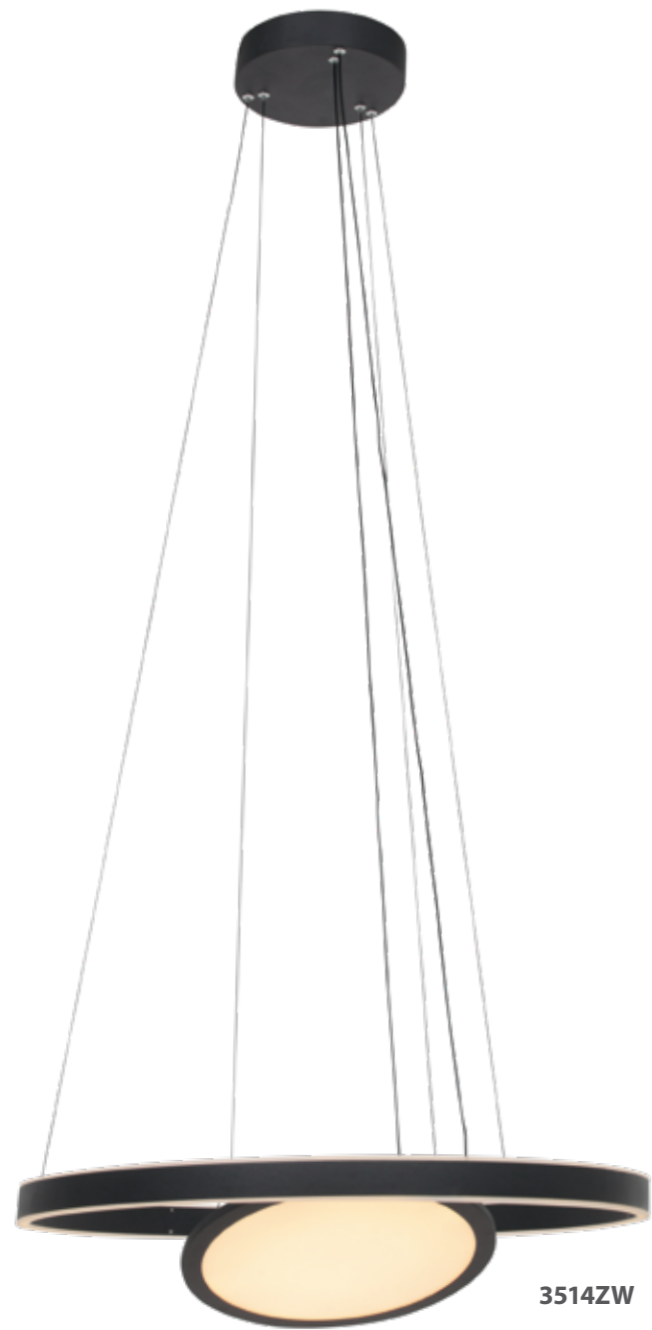

Ringlux

Article	Electrification	L x W x H	Extra information
3514	24W+42W	Ø60 x 50-150	2700 Kelvin, 6600 Lumen, CRI90, dimmable driver